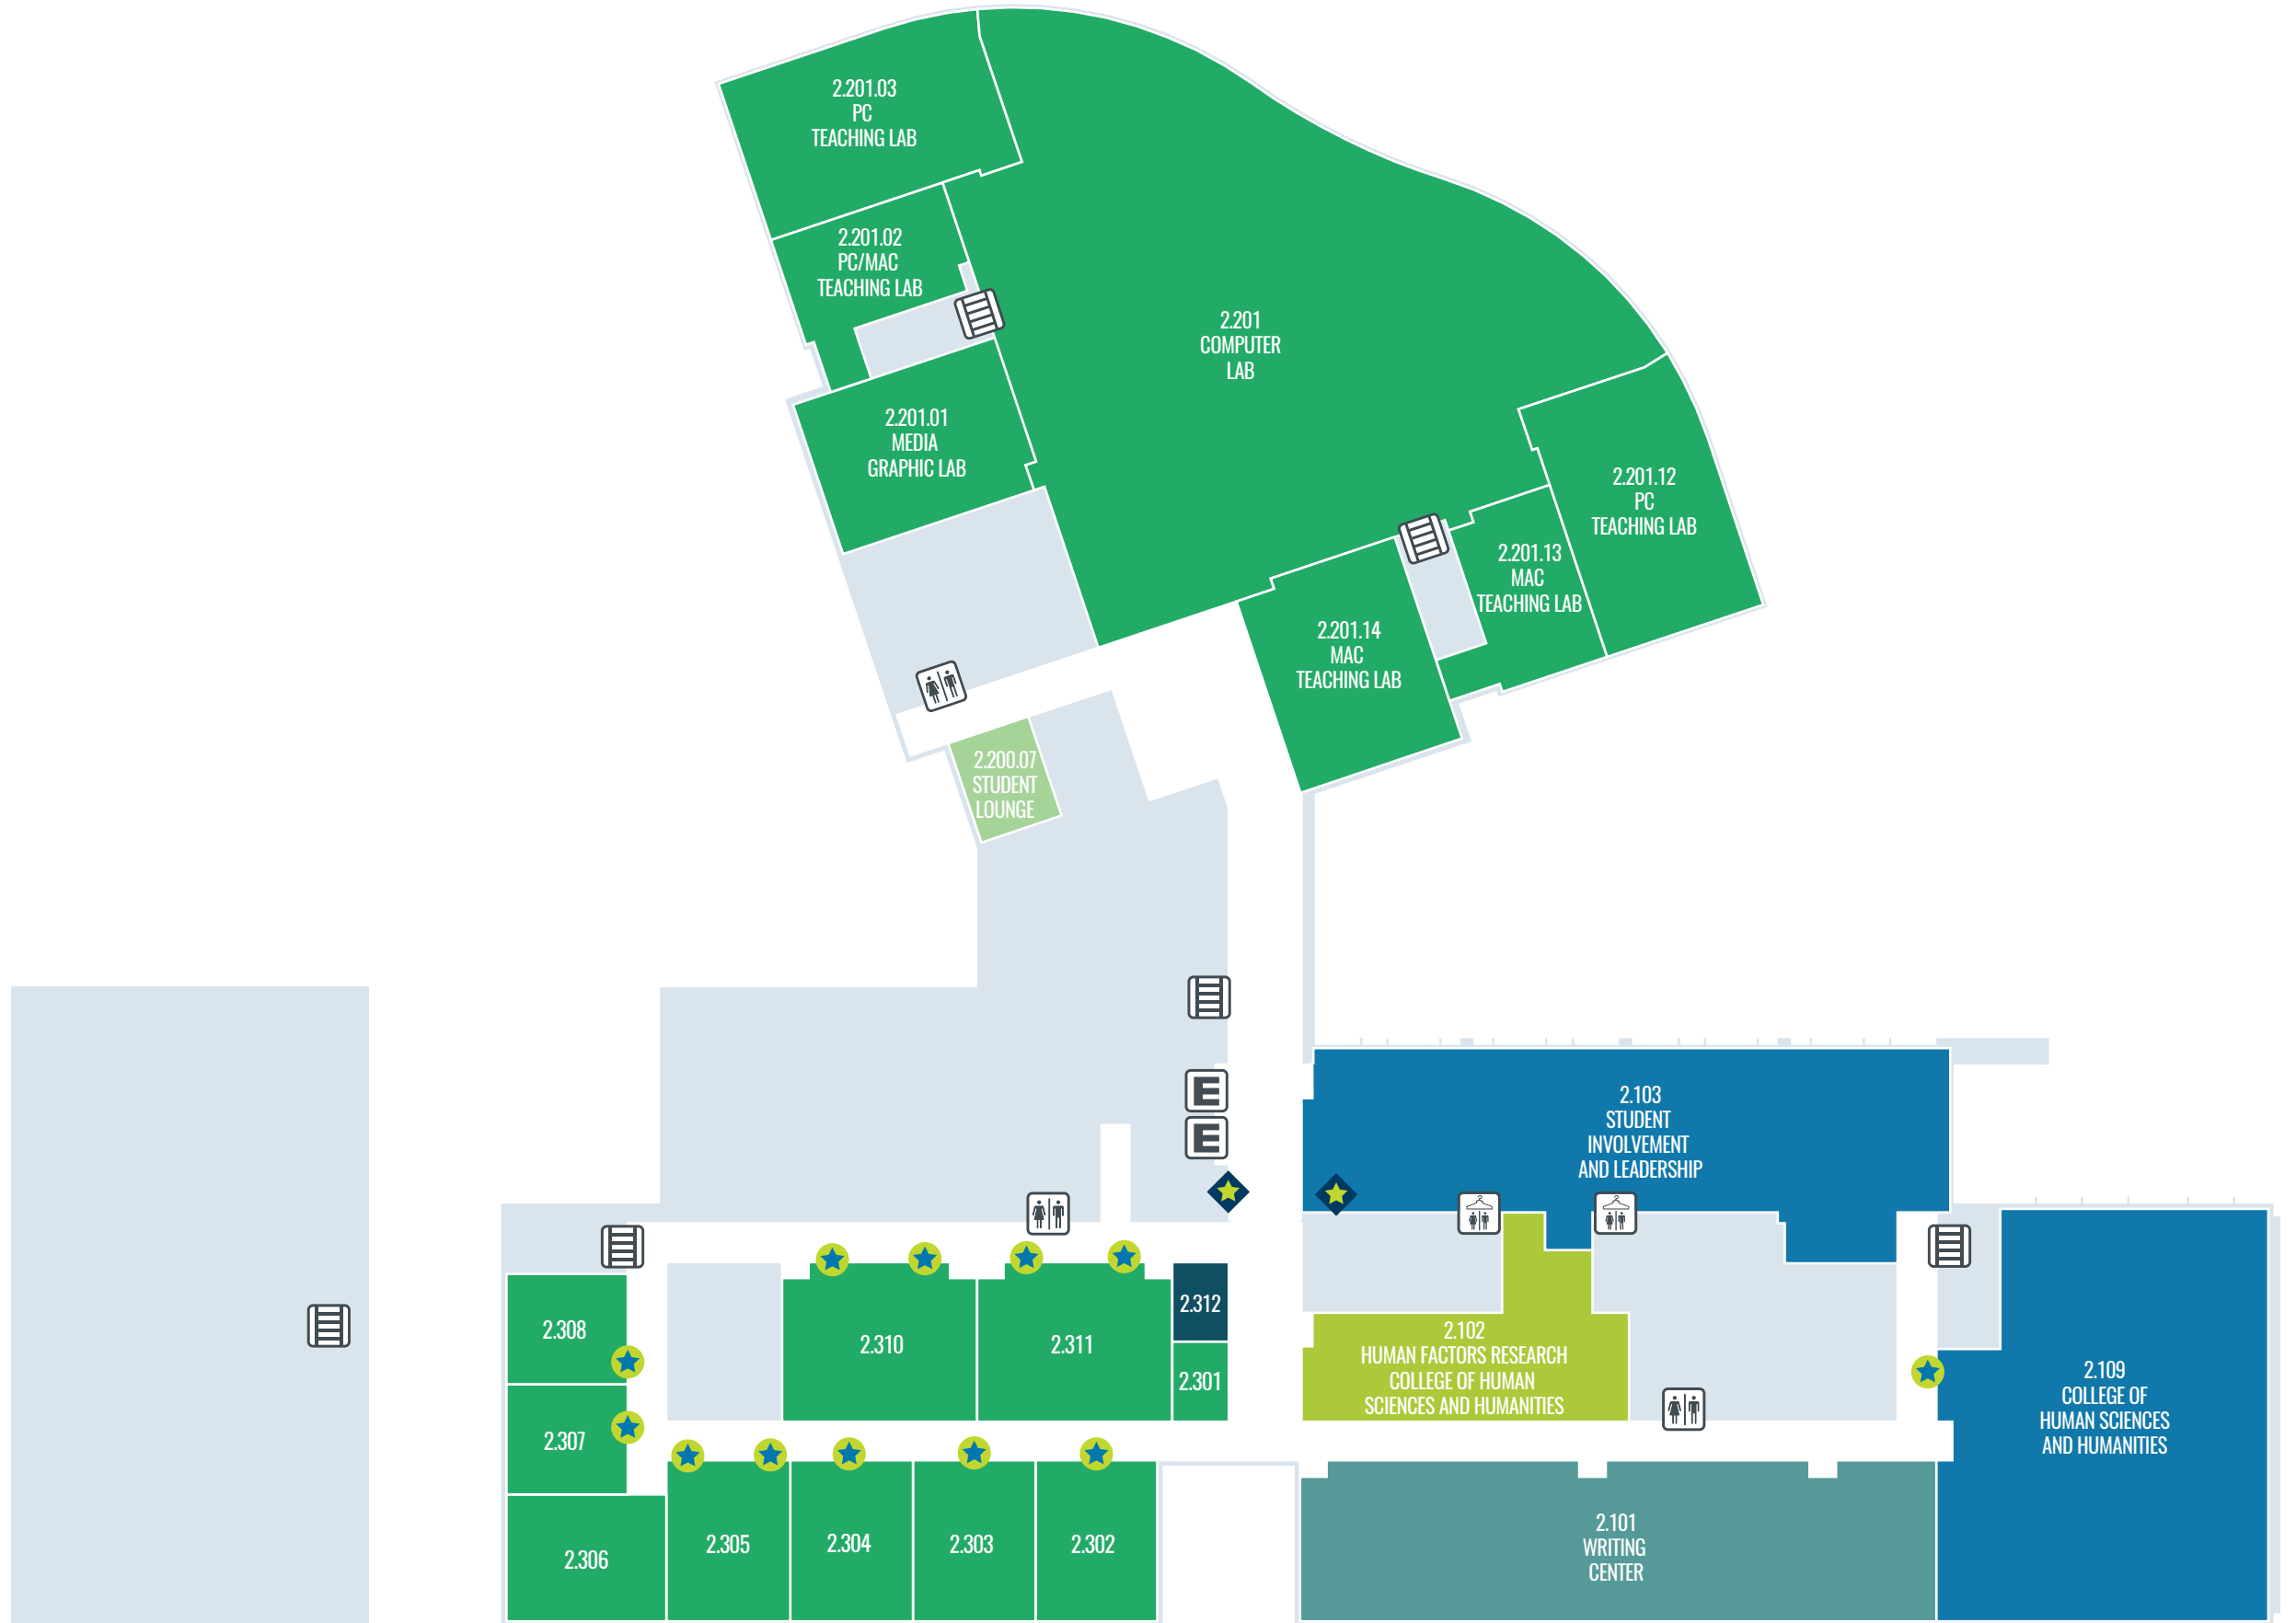

STUDENT SERVICES
AND CLASSROOM
BUILDING
FLOOR
1

MAP KEY

-  FLYER BULLETIN BOARD
-  COMMUNITY HAPPENINGS BULLETIN BOARD
-  FLYER GLASS CASE
-  ELEVATOR
-  STAIRS
-  RESTROOMS

CAMPUS EXPRESSION & FLYERS SSCB

University of Houston Clear Lake

STUDENT SERVICES AND CLASSROOM BUILDING

FLOOR

2

MAP KEY

- FLYER BULLETIN BOARD
- FLYER GLASS CASE
- ELEVATOR
- STAIRS
- RESTROOMS

University of Houston Clear Lake

STUDENT SERVICES AND CLASSROOM BUILDING

FLOOR

3

MAP KEY

- FLYER BULLETIN BOARD
- FLYER GLASS CASE
- ELEVATOR
- STAIRS
- RESTROOMS