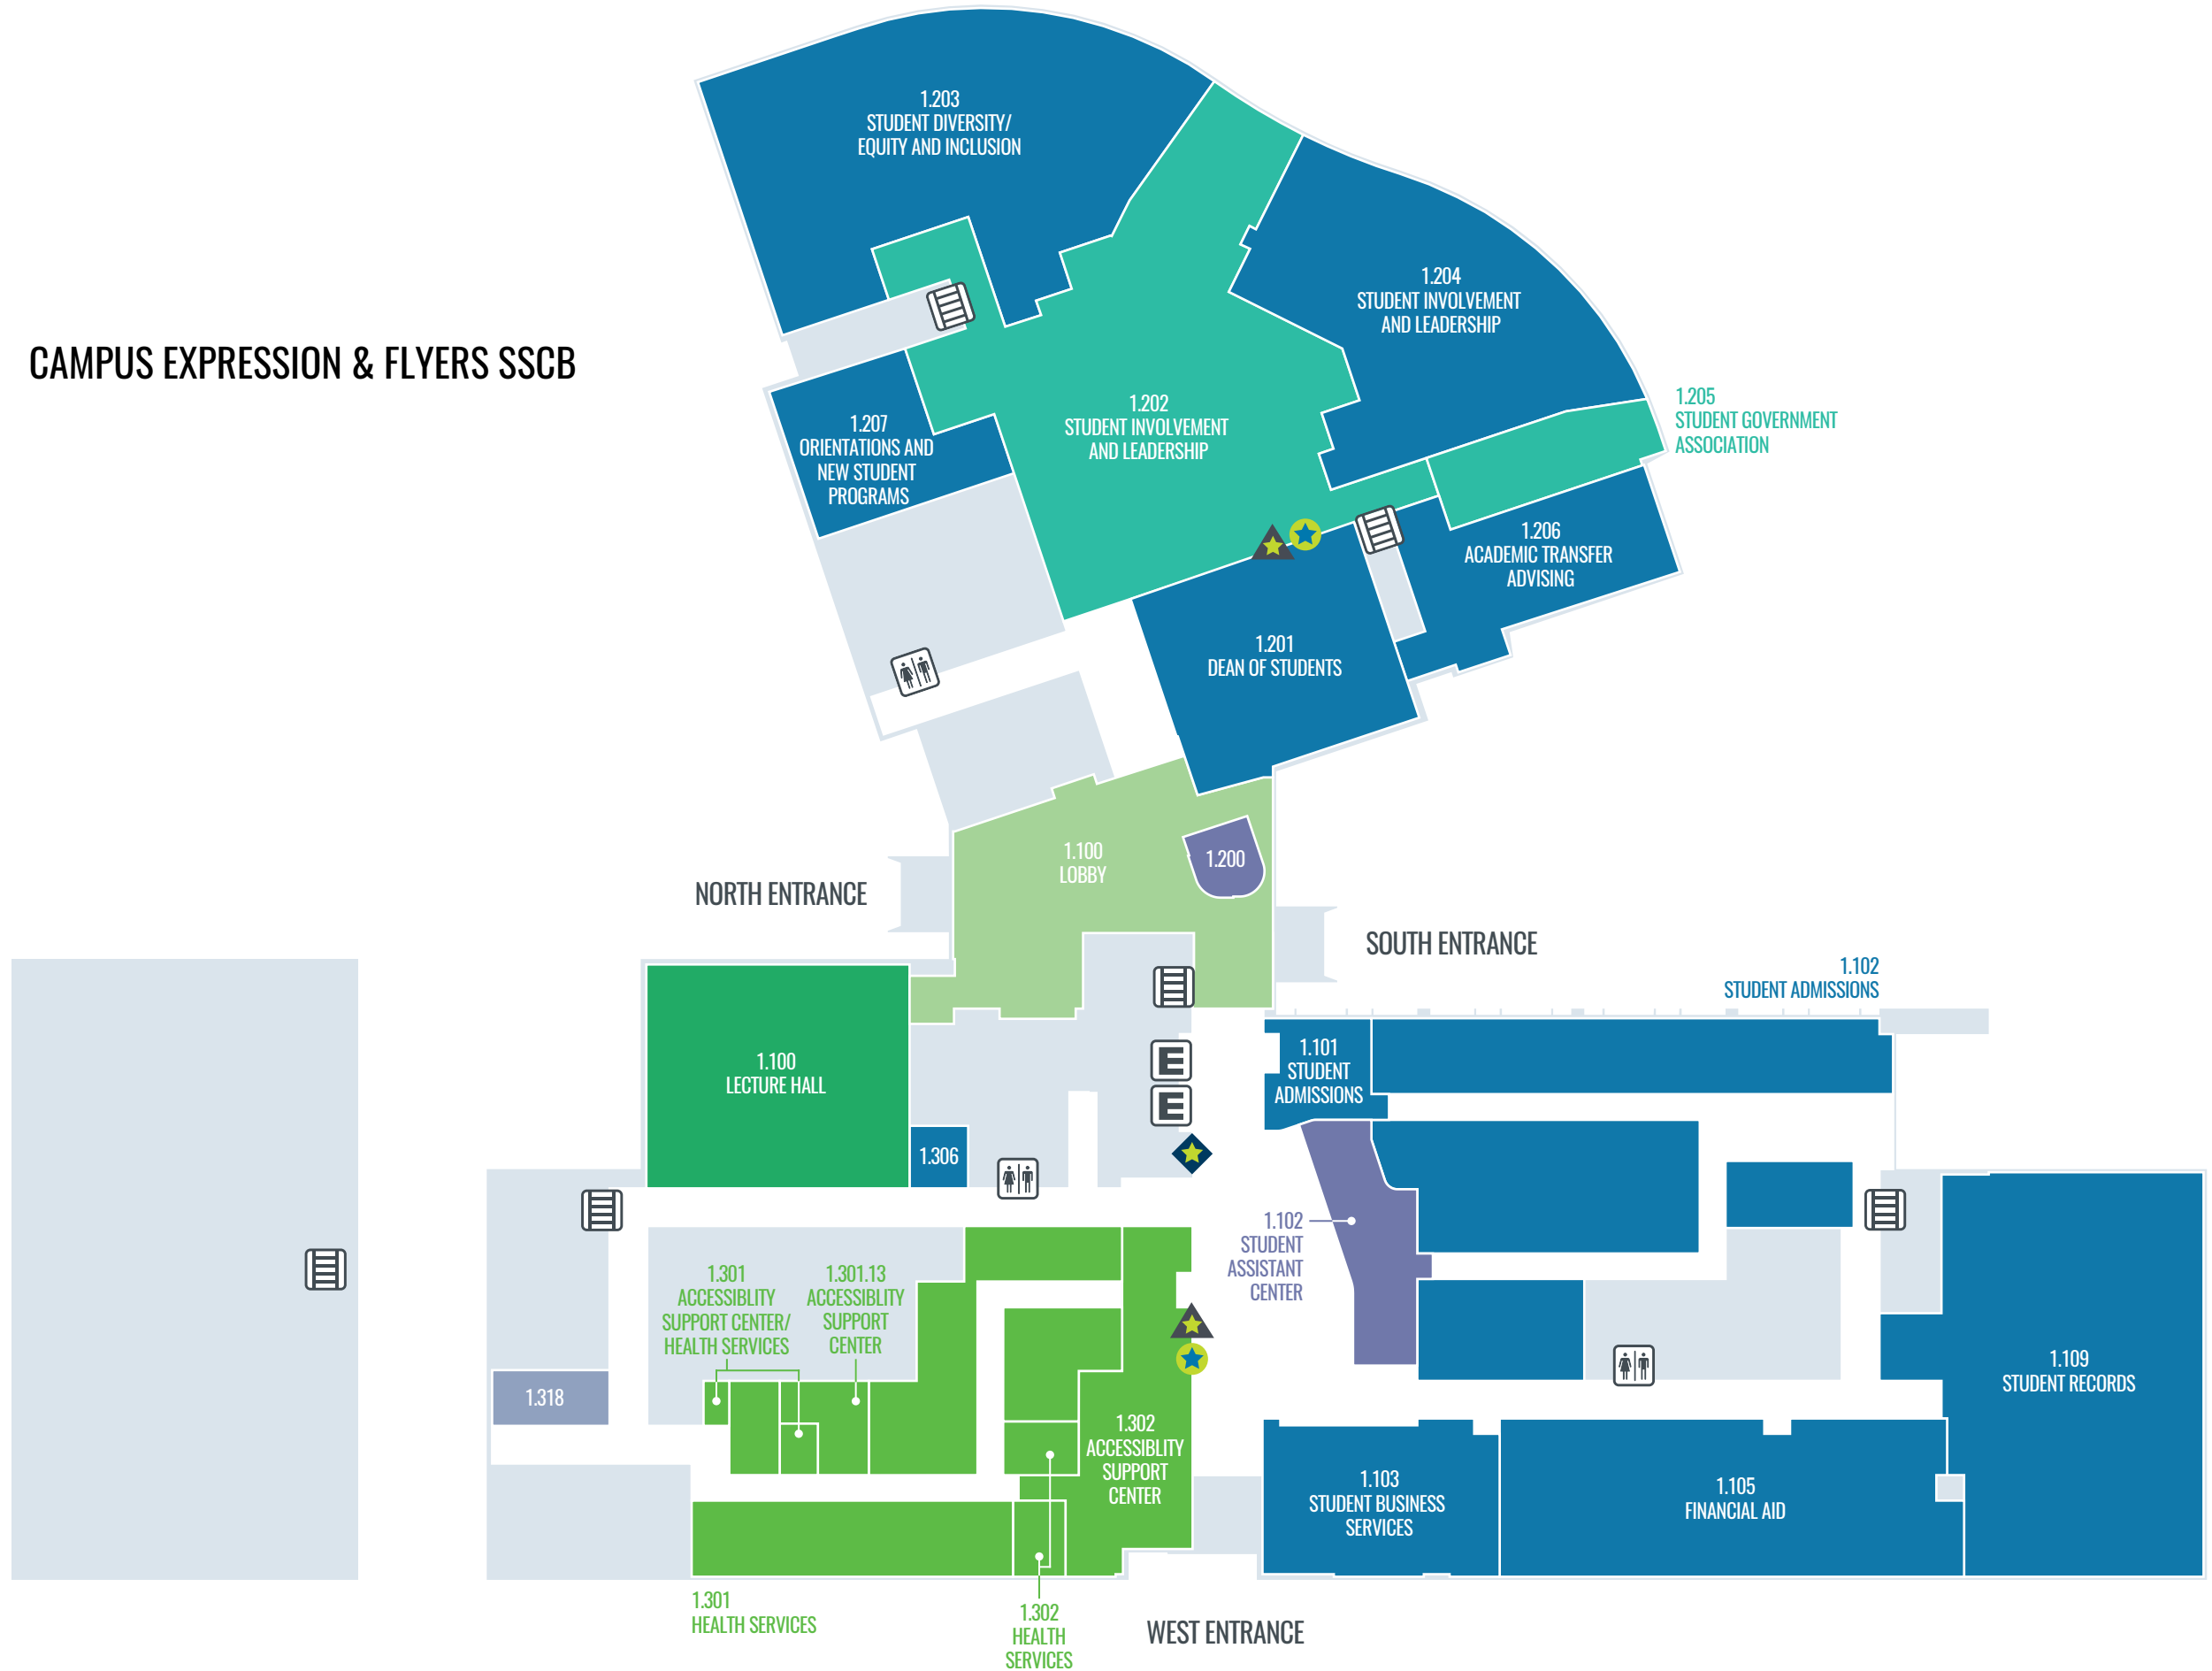

STUDENT SERVICES
AND CLASSROOM
BUILDING
FLOOR
1

MAP KEY

-  FLYER BULLETIN BOARD
-  COMMUNITY HAPPENINGS BULLETIN BOARD
-  FLYER GLASS CASE
-  ELEVATOR
-  STAIRS
-  RESTROOMS

CAMPUS EXPRESSION & FLYERS SSCB

University of Houston Clear Lake

STUDENT SERVICES AND CLASSROOM BUILDING

FLOOR

2

MAP KEY

- FLYER BULLETIN BOARD
- FLYER GLASS CASE
- ELEVATOR
- STAIRS
- RESTROOMS

University of Houston Clear Lake

STUDENT SERVICES AND CLASSROOM BUILDING

FLOOR

3

MAP KEY

- FLYER BULLETIN BOARD
- FLYER GLASS CASE
- ELEVATOR
- STAIRS
- RESTROOMS