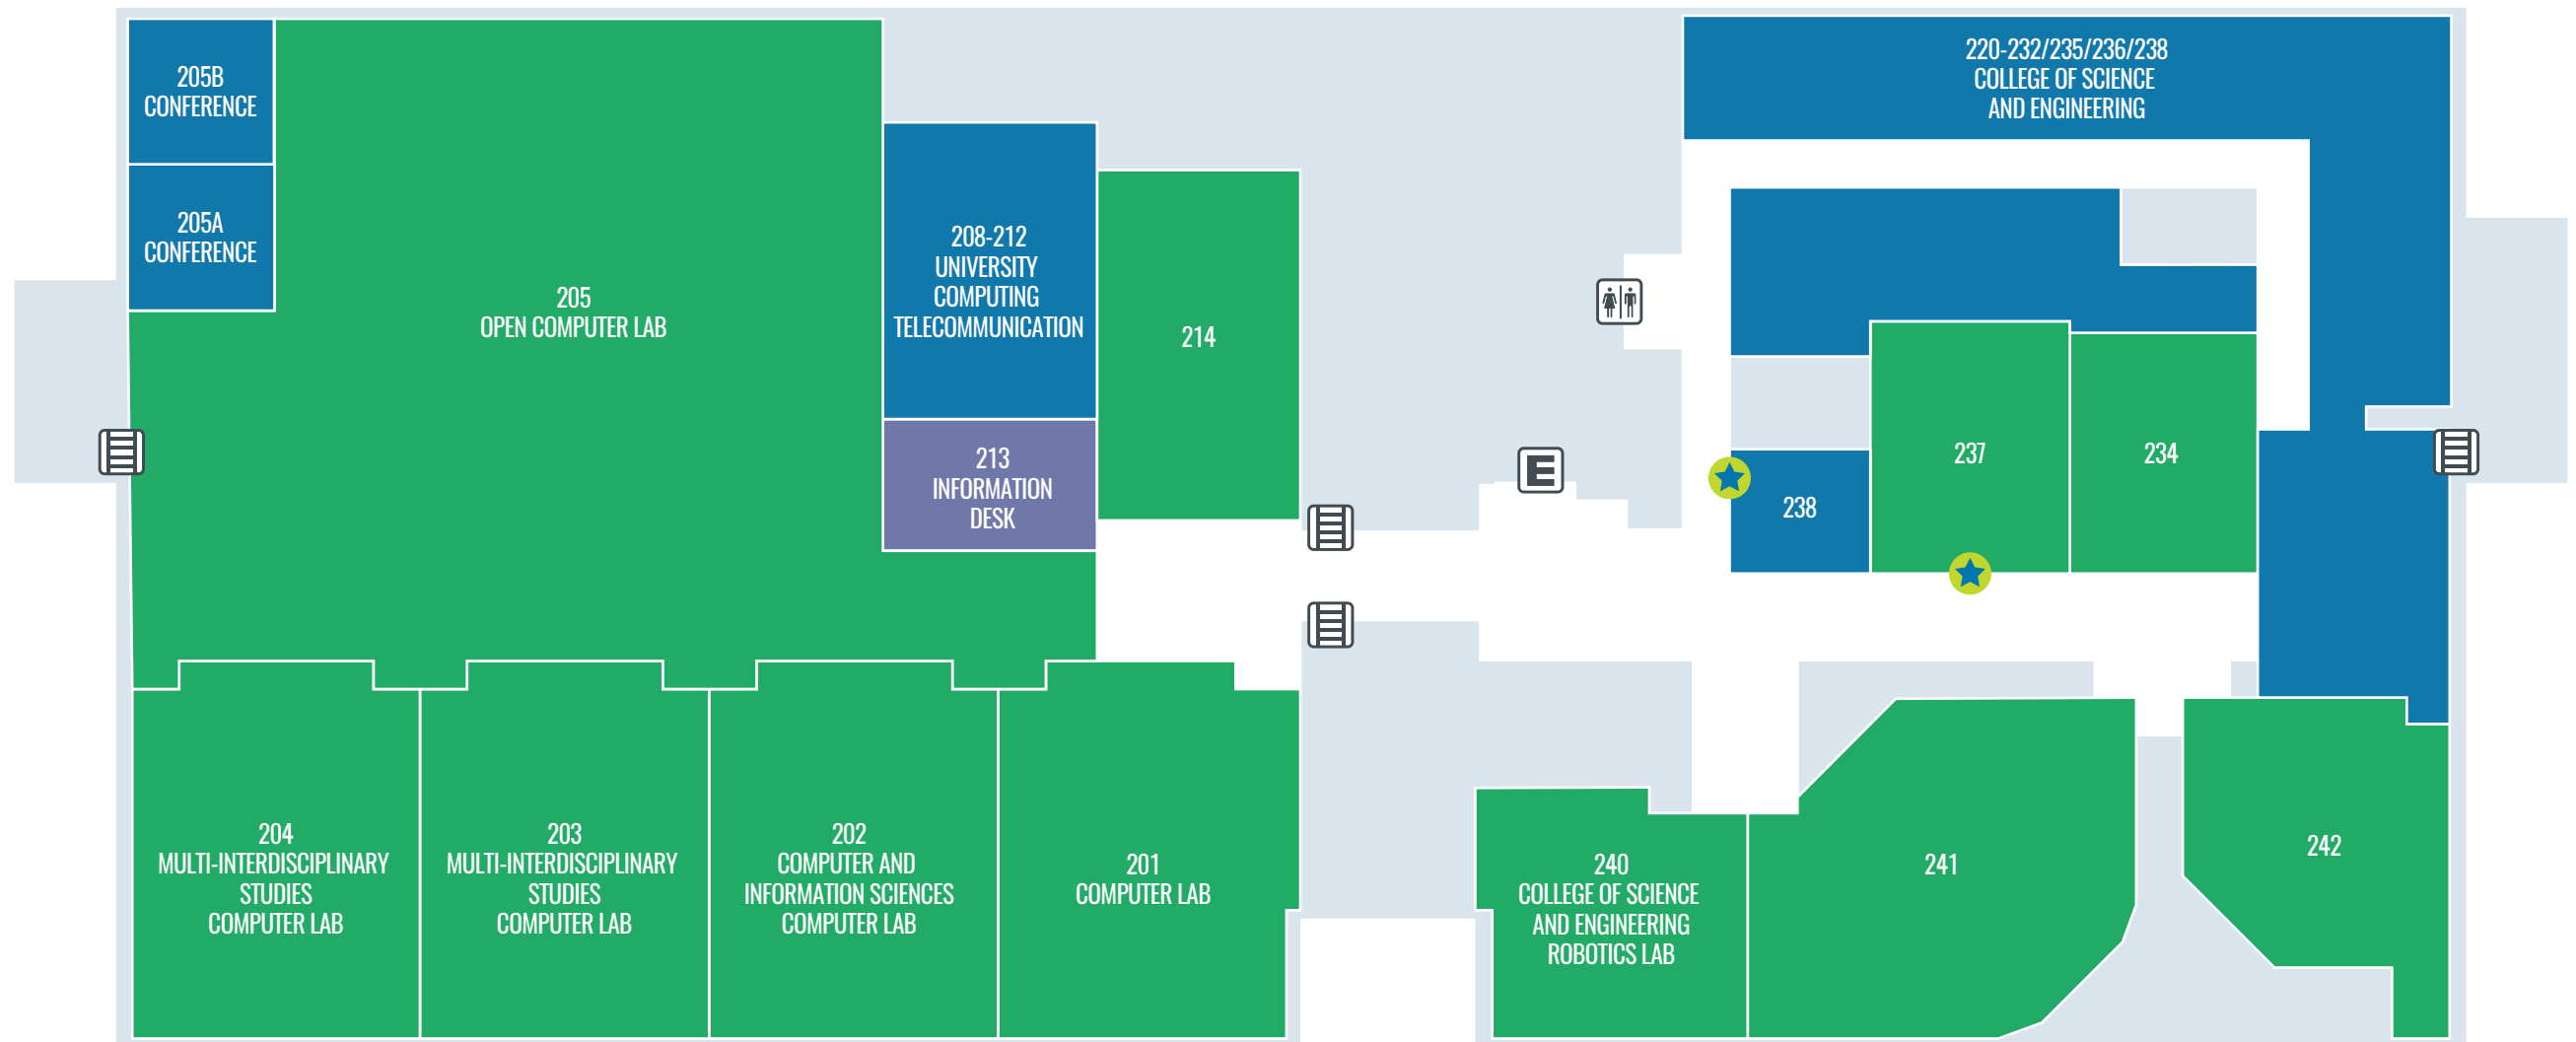

CAMPUS EXPRESSION & FLYERS NORTH WEST ENTRANCE

DELTA BUILDING FLOOR 1

1

MAP KEY

-  FLYER BULLETIN BOARD
-  FLYER GLASS CASE
-  ELEVATOR
-  STAIRS
-  RESTROOMS

SOUTH EAST ENTRANCE

University of Houston Clear Lake

DELTA
BUILDING
FLOOR

2

MAP KEY

- FLYER BULLETIN BOARD
- FLYER GLASS CASE
- ELEVATOR
- STAIRS
- RESTROOMS

UNIVERSITY COMPUTING
TELECOMMUNICATION