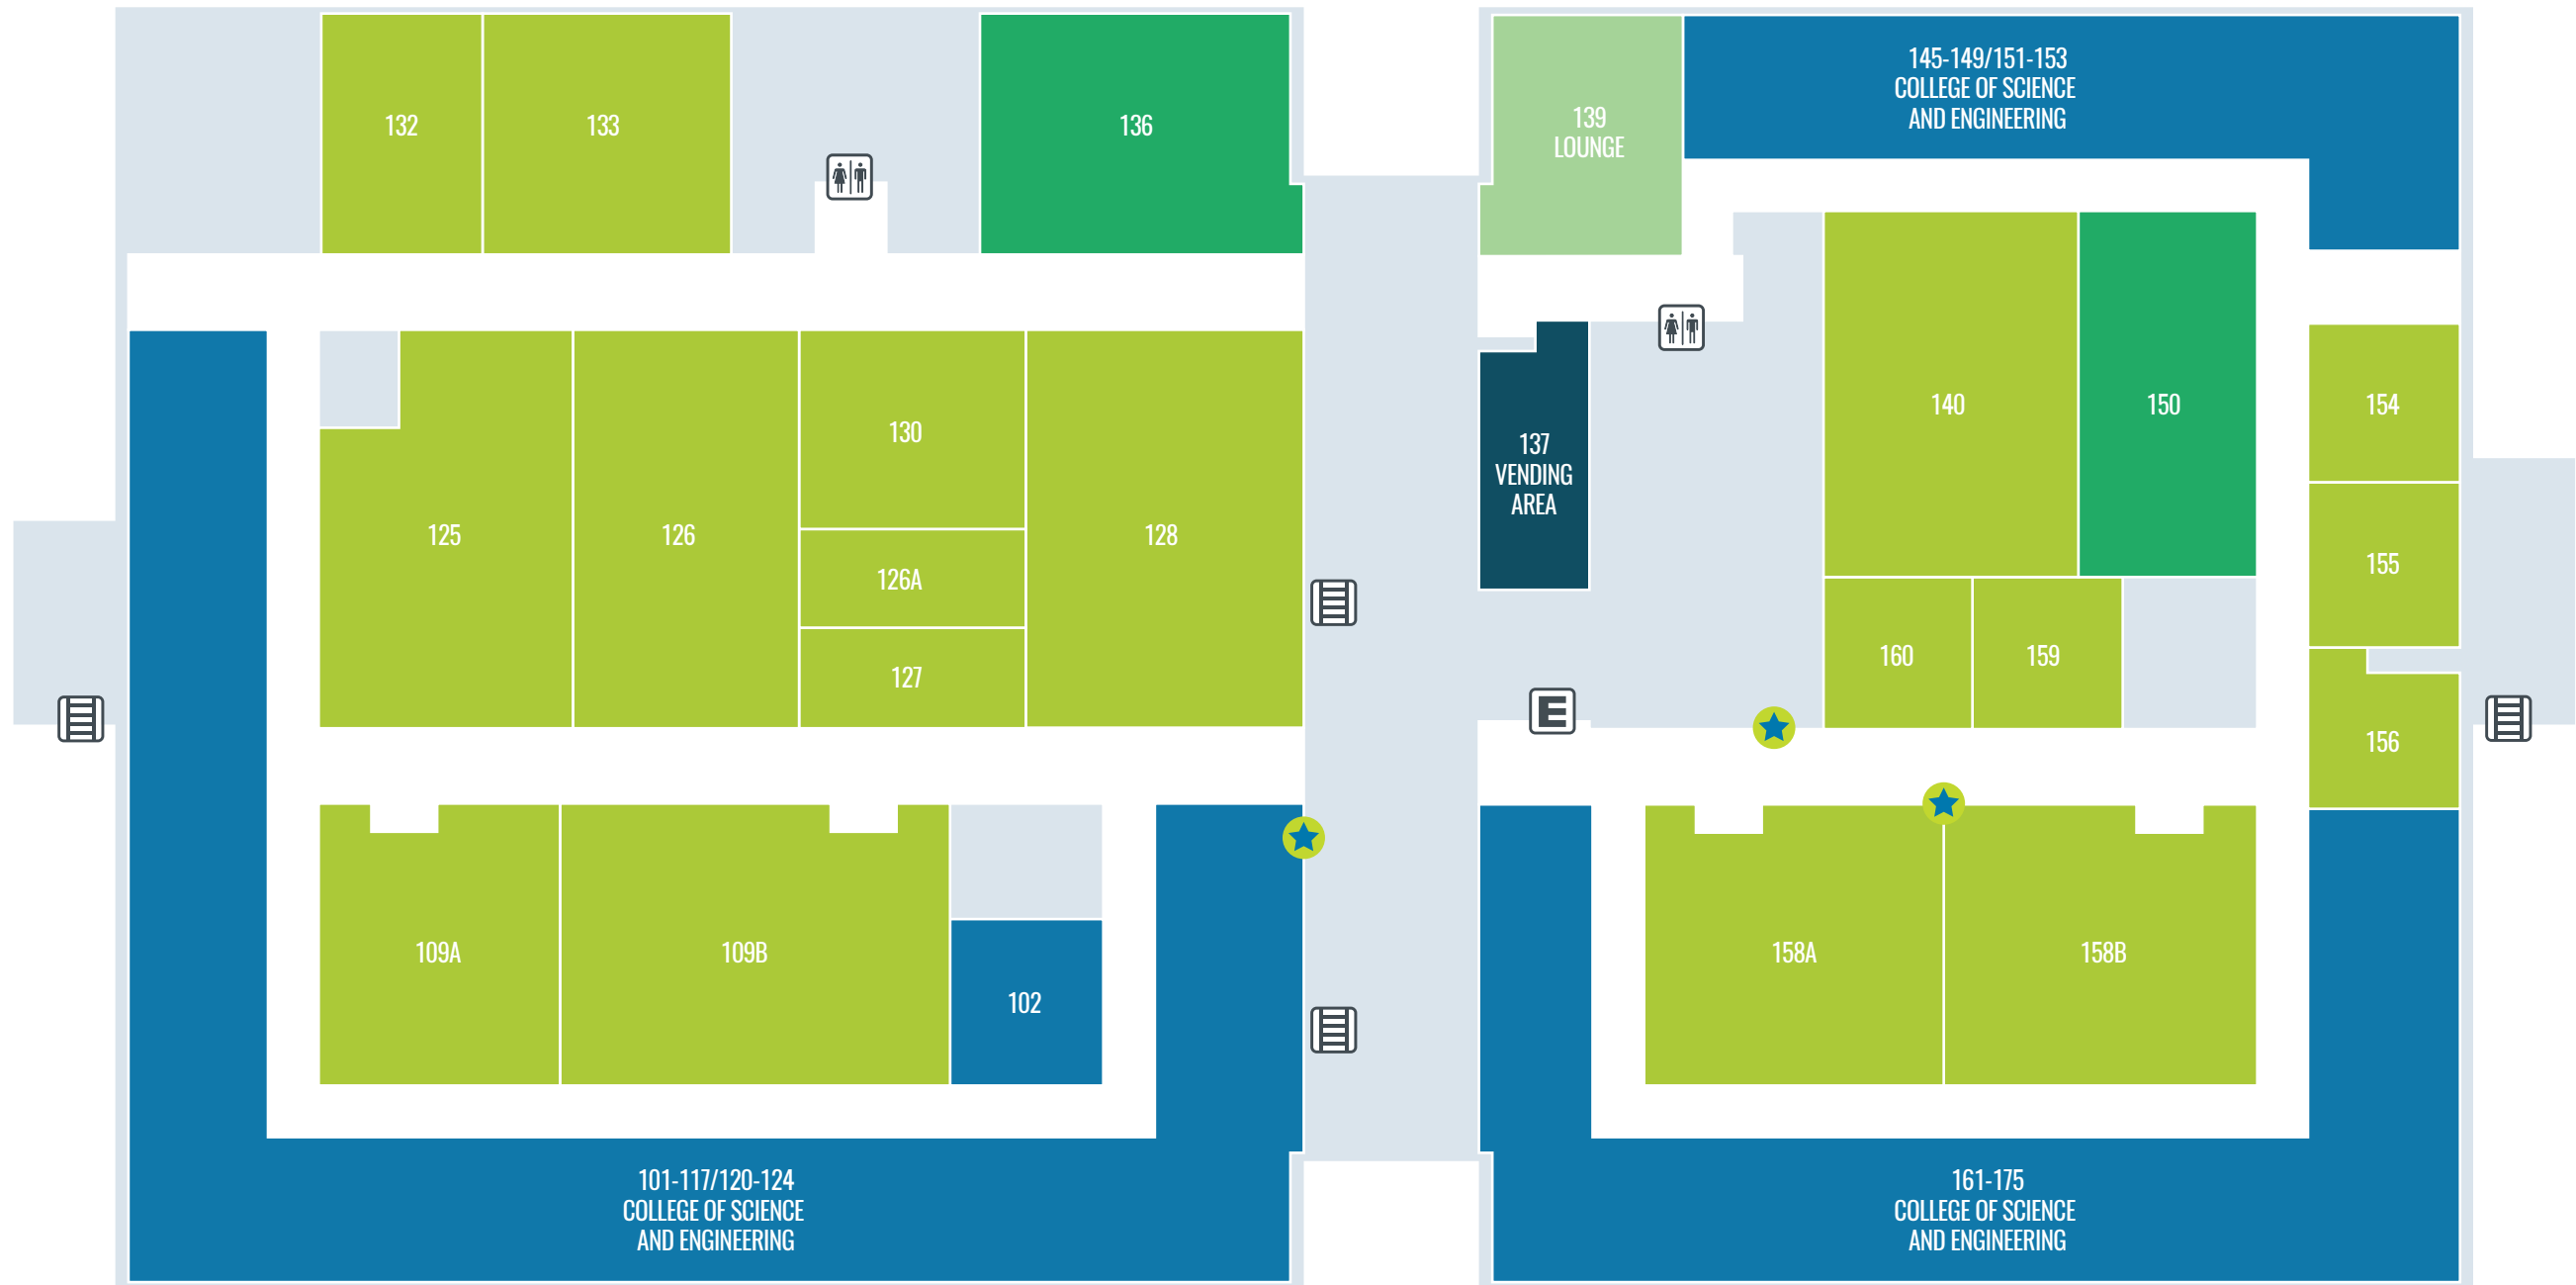

CAMPUS EXPRESSION & FLYERS NORTH WEST ENTRANCE

DELTA BUILDING FLOOR 1

1

MAP KEY

-  FLYER BULLETIN BOARD
-  FLYER GLASS CASE
-  ELEVATOR
-  STAIRS
-  RESTROOMS

SOUTH EAST ENTRANCE

University of Houston Clear Lake

DELTA
BUILDING
FLOOR

2

MAP KEY

- FLYER BULLETIN BOARD
- FLYER GLASS CASE
- ELEVATOR
- STAIRS
- RESTROOMS

UNIVERSITY COMPUTING
TELECOMMUNICATION