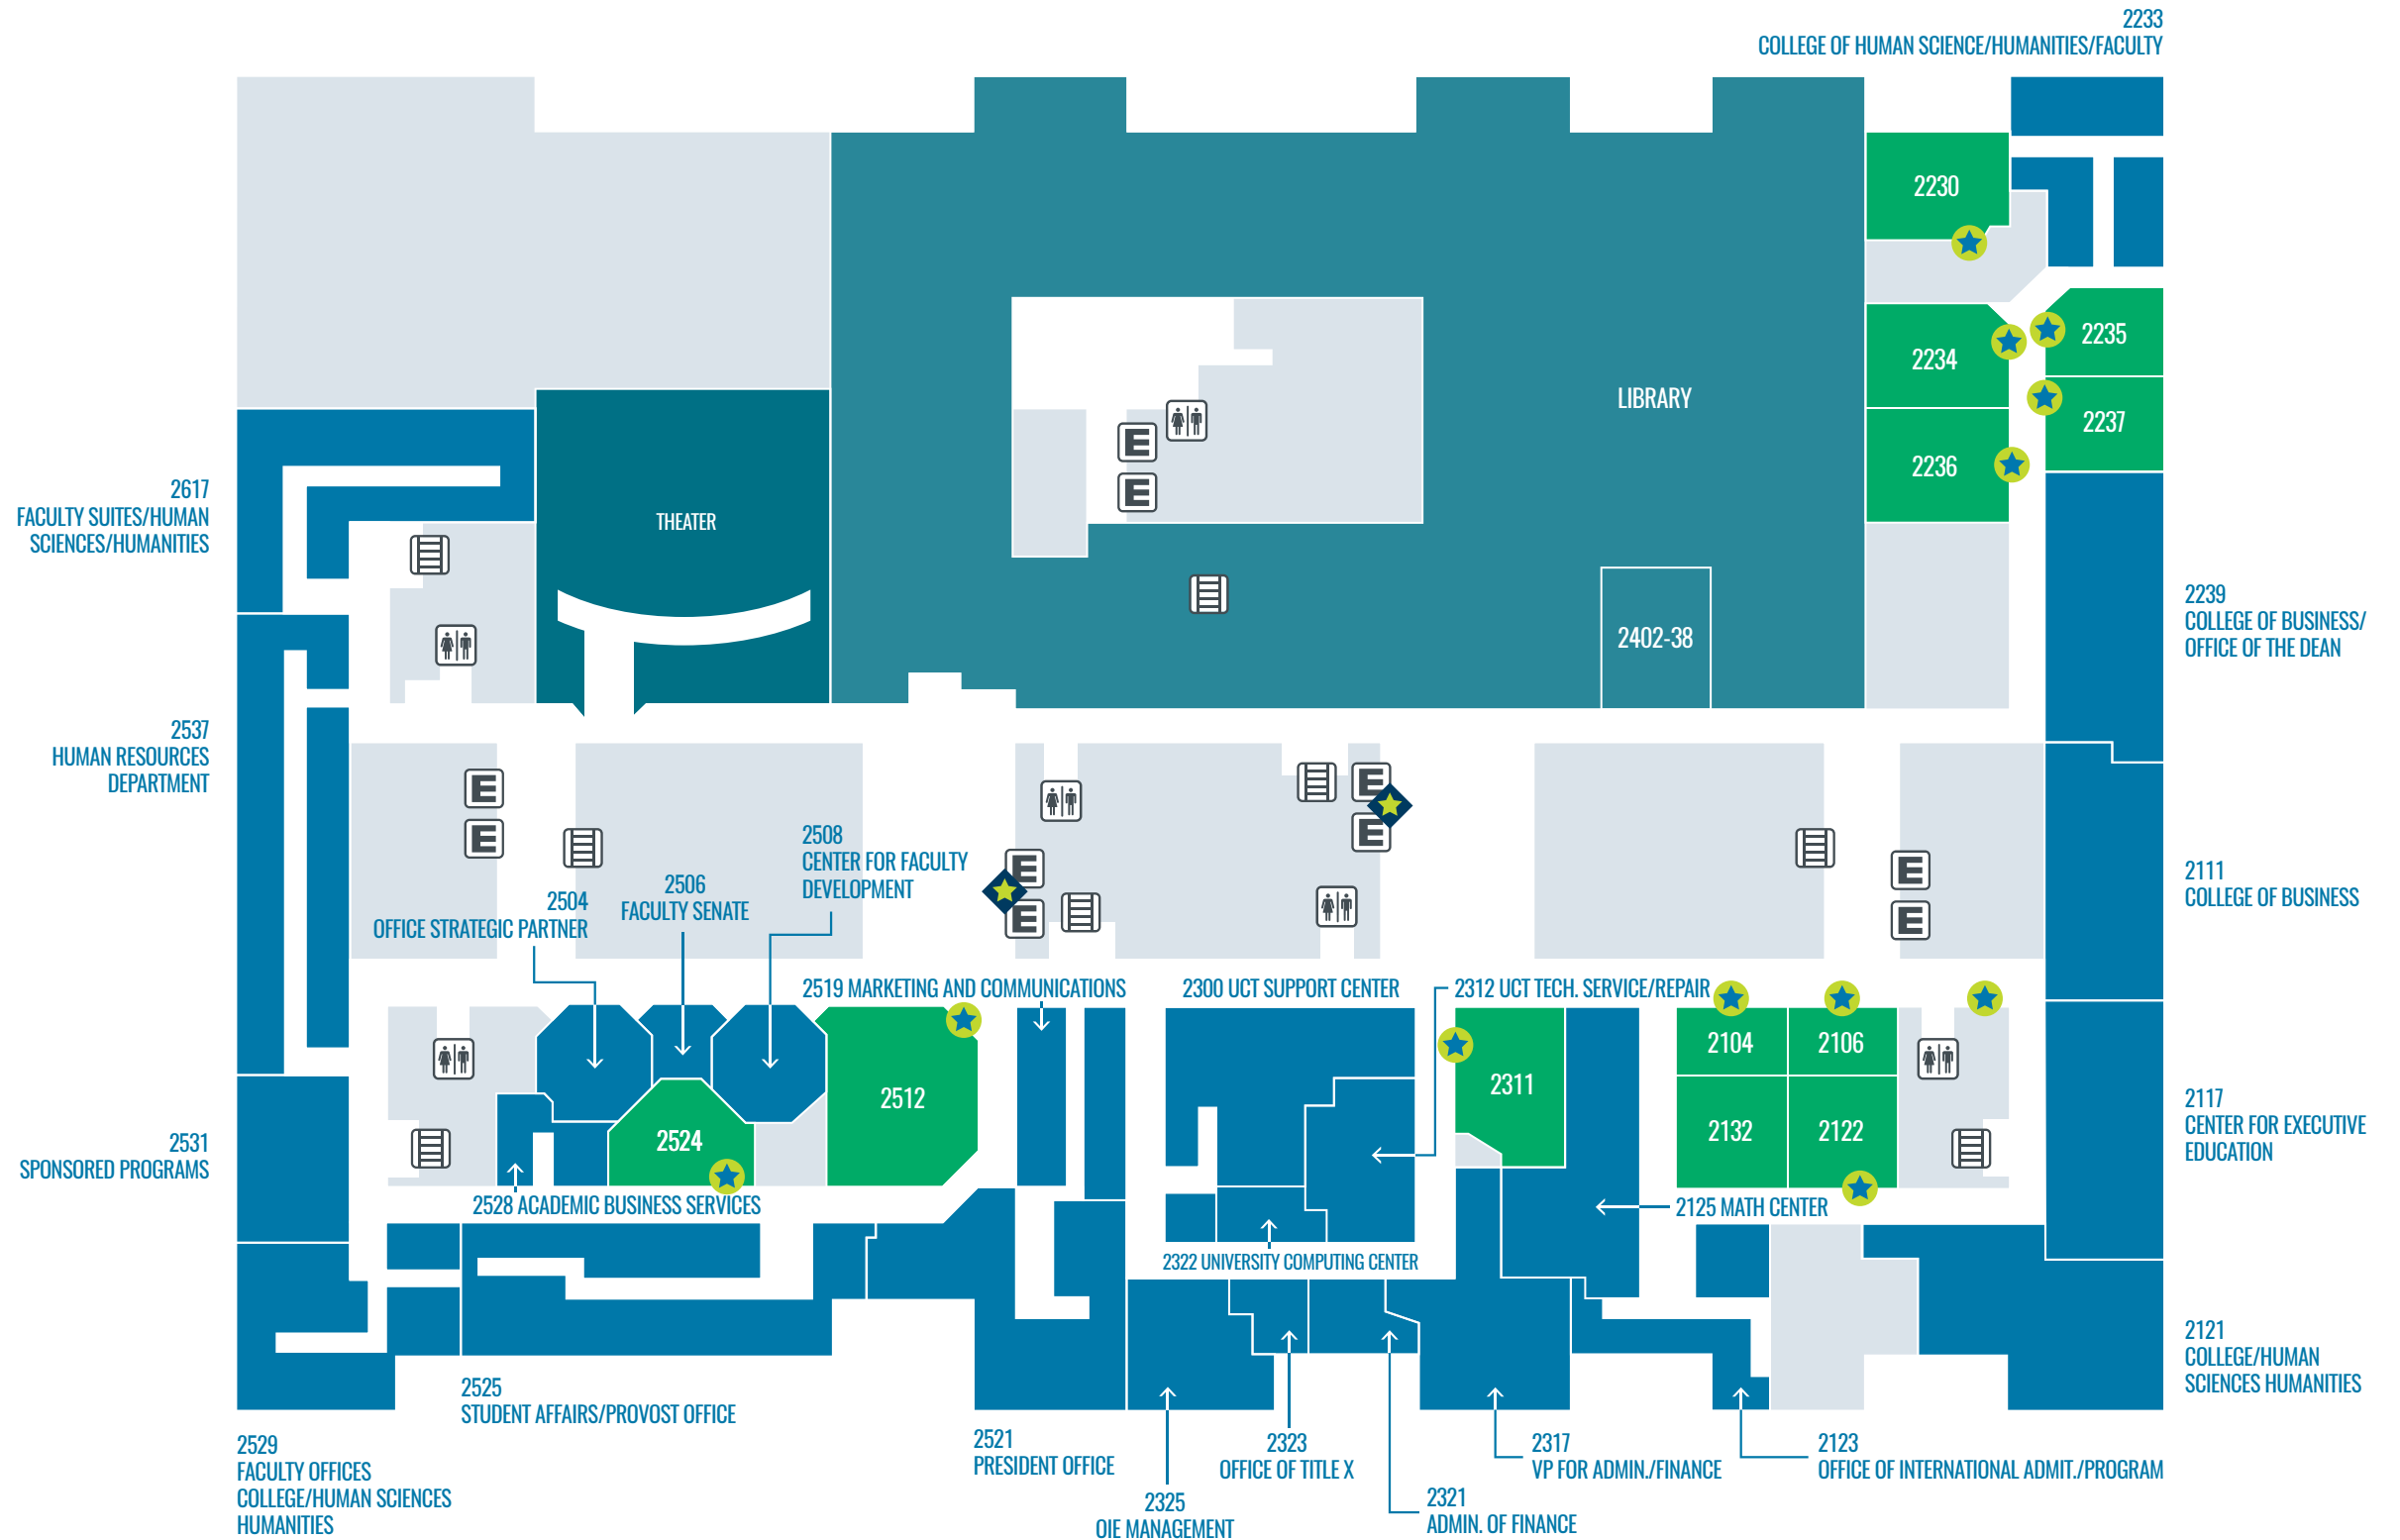

BAYOU BUILDING FLOOR 1

1

CAMPUS EXPRESSION & FLYERS EAST ENTRANCE
(STUDENT ENTRANCE)

MAP KEY

- FLYER BULLETIN BOARD
- FLYER GLASS CASE
- ELEVATOR
- STAIRS
- RESTROOMS

University of Houston Clear Lake

BAYOU BUILDING FLOOR

2

MAP KEY

- FLYER BULLETIN BOARD
- FLYER GLASS CASE
- ELEVATOR
- STAIRS
- RESTROOMS

University of Houston Clear Lake

BAYOU BUILDING FLOOR 3

3

3221 UNIVERSITY COMPUTING/TELECOMMUNICATIONS