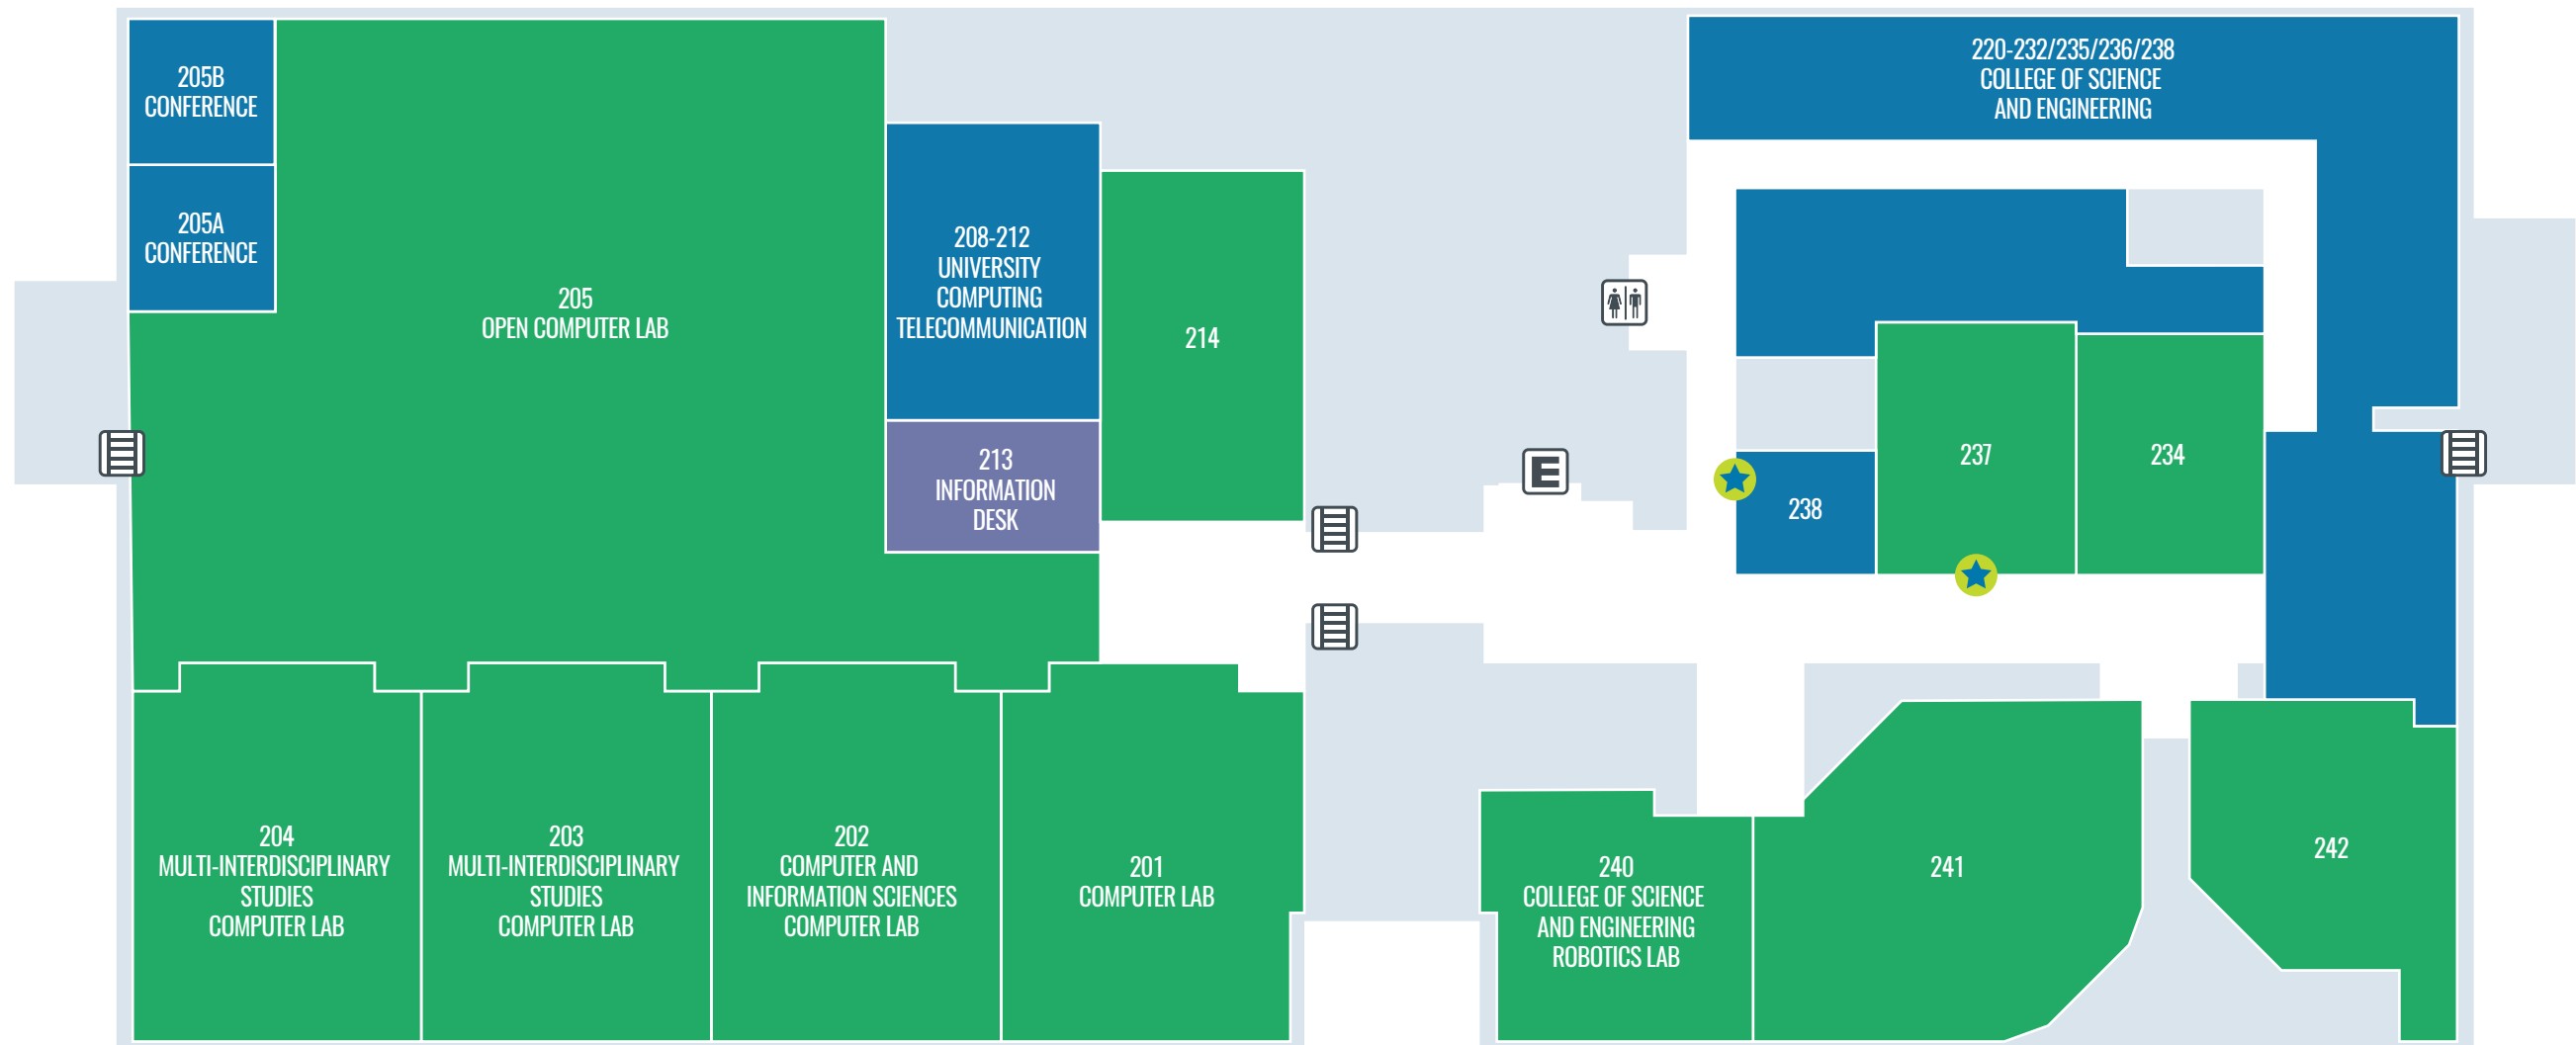

University of Houston Clear Lake

DELTA BUILDING FLOOR 1

1

MAP KEY

- FLYER BULLETIN BOARD
- FLYER GLASS CASE
- ELEVATOR
- STAIRS
- RESTROOMS

University of Houston Clear Lake

DELTA
BUILDING
FLOOR

2

MAP KEY

- FLYER BULLETIN BOARD
- FLYER GLASS CASE
- ELEVATOR
- STAIRS
- RESTROOMS

UNIVERSITY COMPUTING
TELECOMMUNICATION