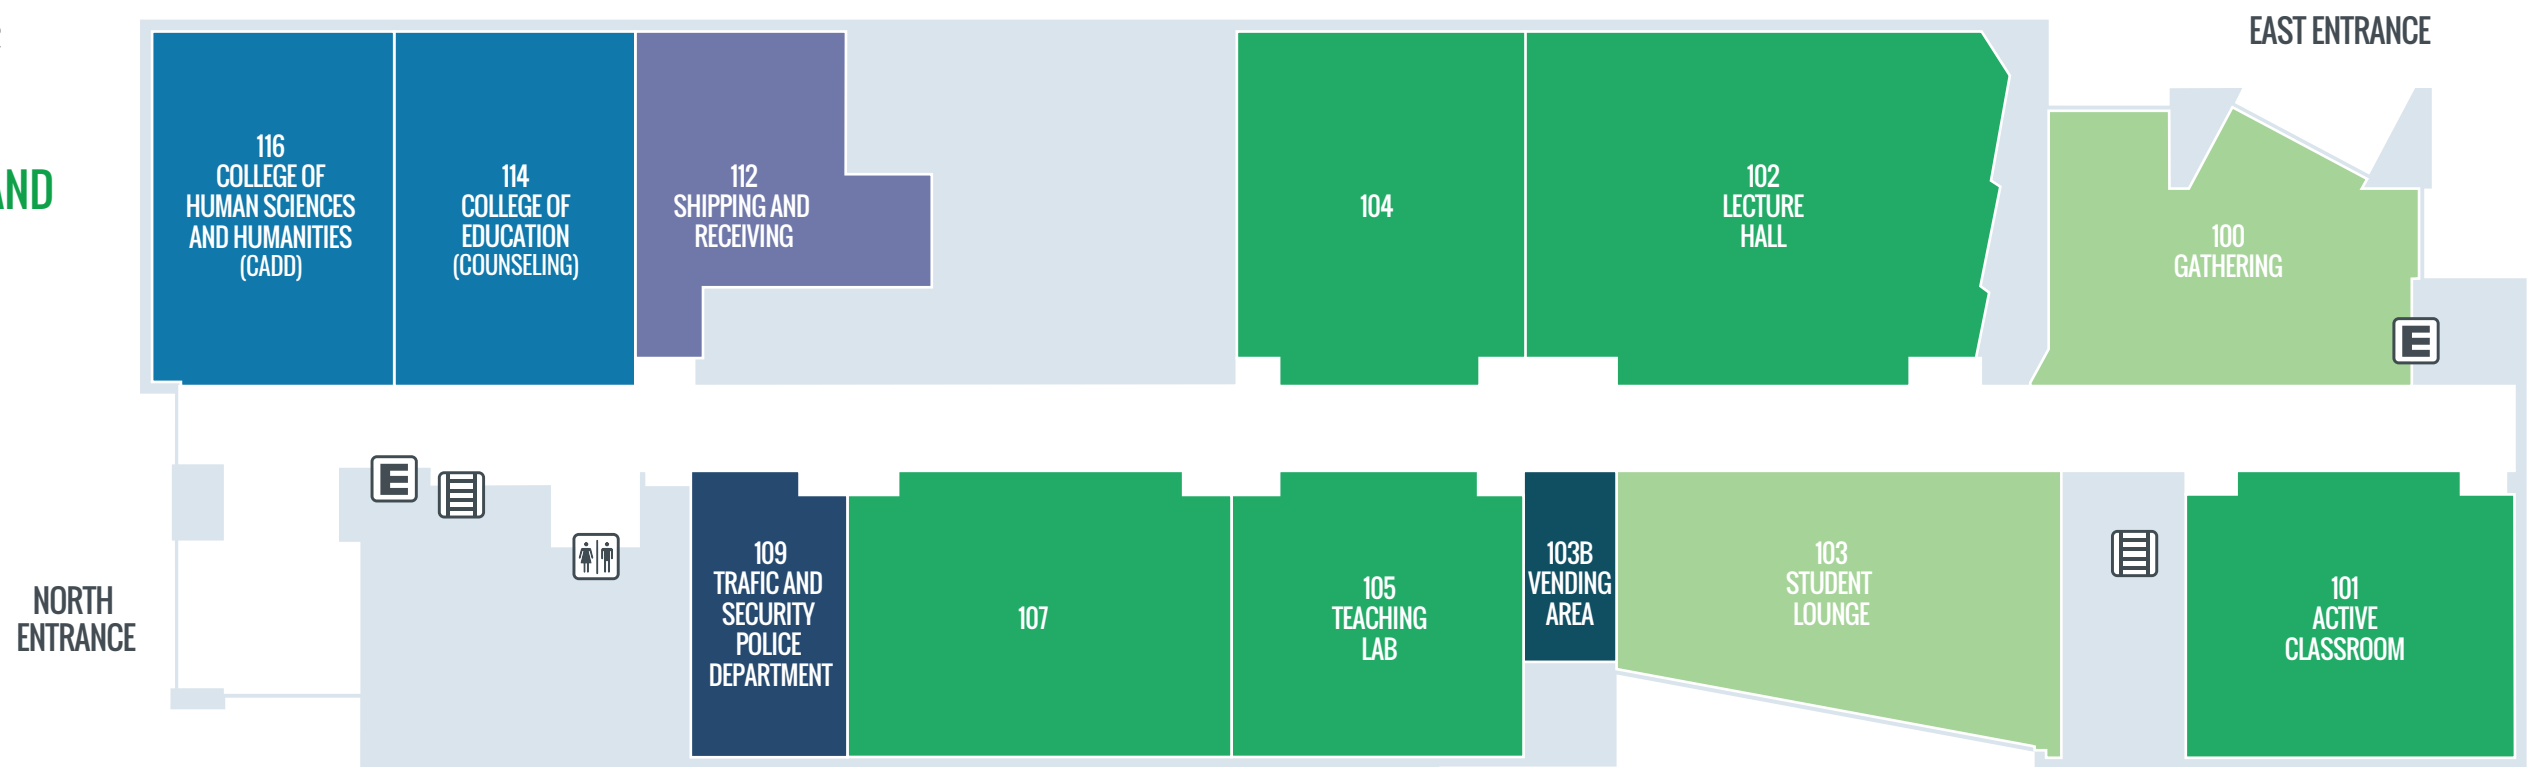

University of Houston Clear Lake

HEALTH SCIENCE CLASSROOM PEARLAND BUILDING

FLOOR

1

MAP KEY

- FACULTY/ADVISORY
- CLASSROOM
- COMMONS
- RECEIVING
- SECURITY
- VENDING
- ELEVATOR
- STAIRS
- RESTROOMS

University of Houston Clear Lake

HEALTH SCIENCE CLASSROOM PEARLAND BUILDING

FLOOR

2

MAP KEY

- FACULTY/ADVISORY
- CLASSROOM
- COMMONS
- LAB
- INFORMATION
- SECURITY
- E ELEVATOR
- S STAIRS
- R RESTROOMS