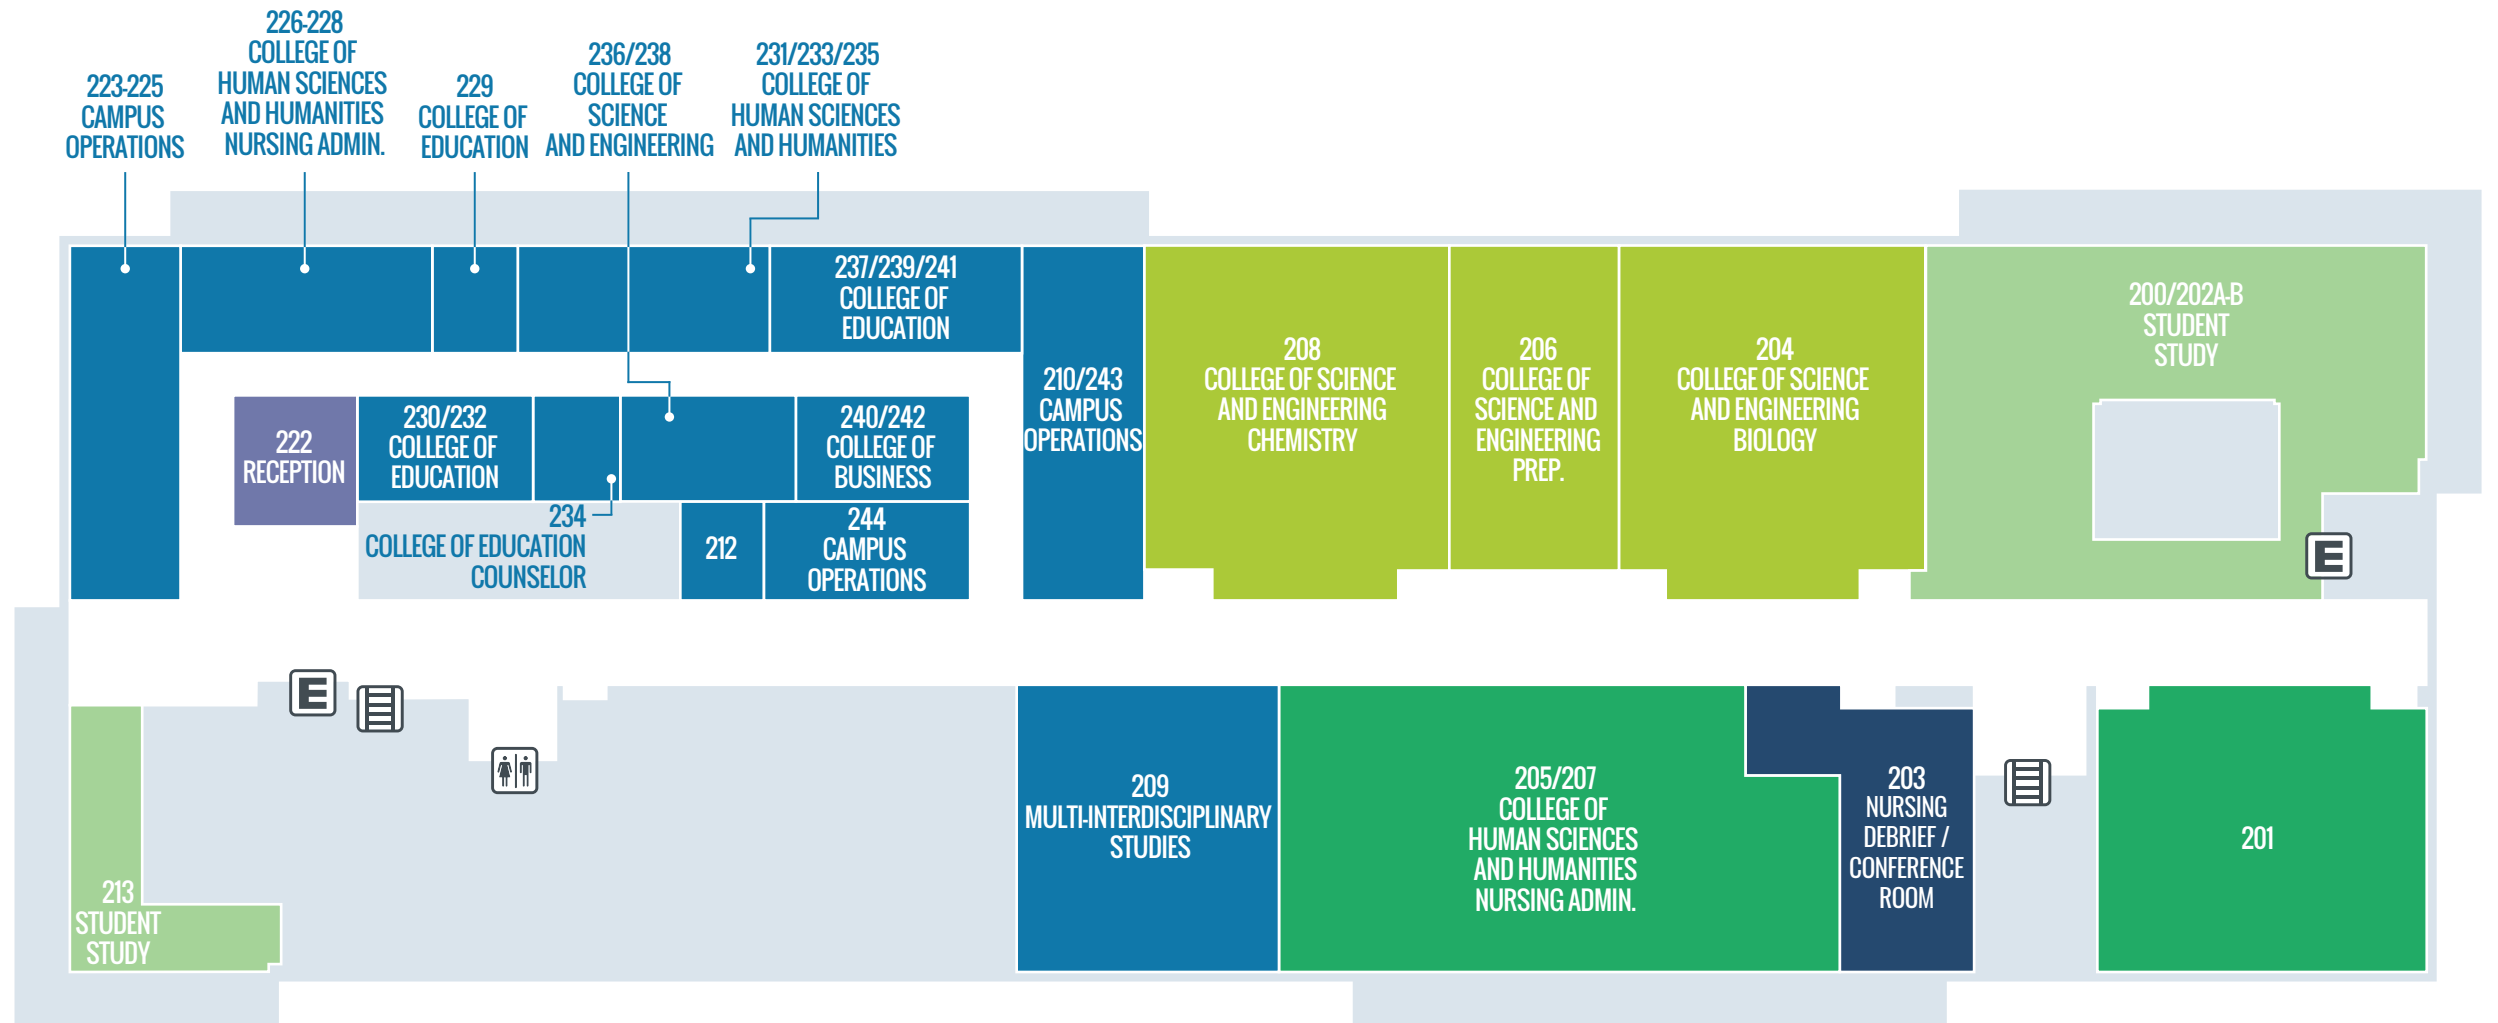

University of Houston Clear Lake

HEALTH SCIENCE CLASSROOM PEARLAND BUILDING

FLOOR

1

MAP KEY

- FACULTY/ADVISORY
- CLASSROOM
- COMMONS
- RECEIVING
- SECURITY
- VENDING
- ELEVATOR
- STAIRS
- RESTROOMS

University of Houston Clear Lake

HEALTH SCIENCE CLASSROOM PEARLAND BUILDING

FLOOR

2

MAP KEY

- FACULTY/ADVISORY
- CLASSROOM
- COMMONS
- LAB
- INFORMATION
- SECURITY
- E ELEVATOR
- S STAIRS
- R RESTROOMS