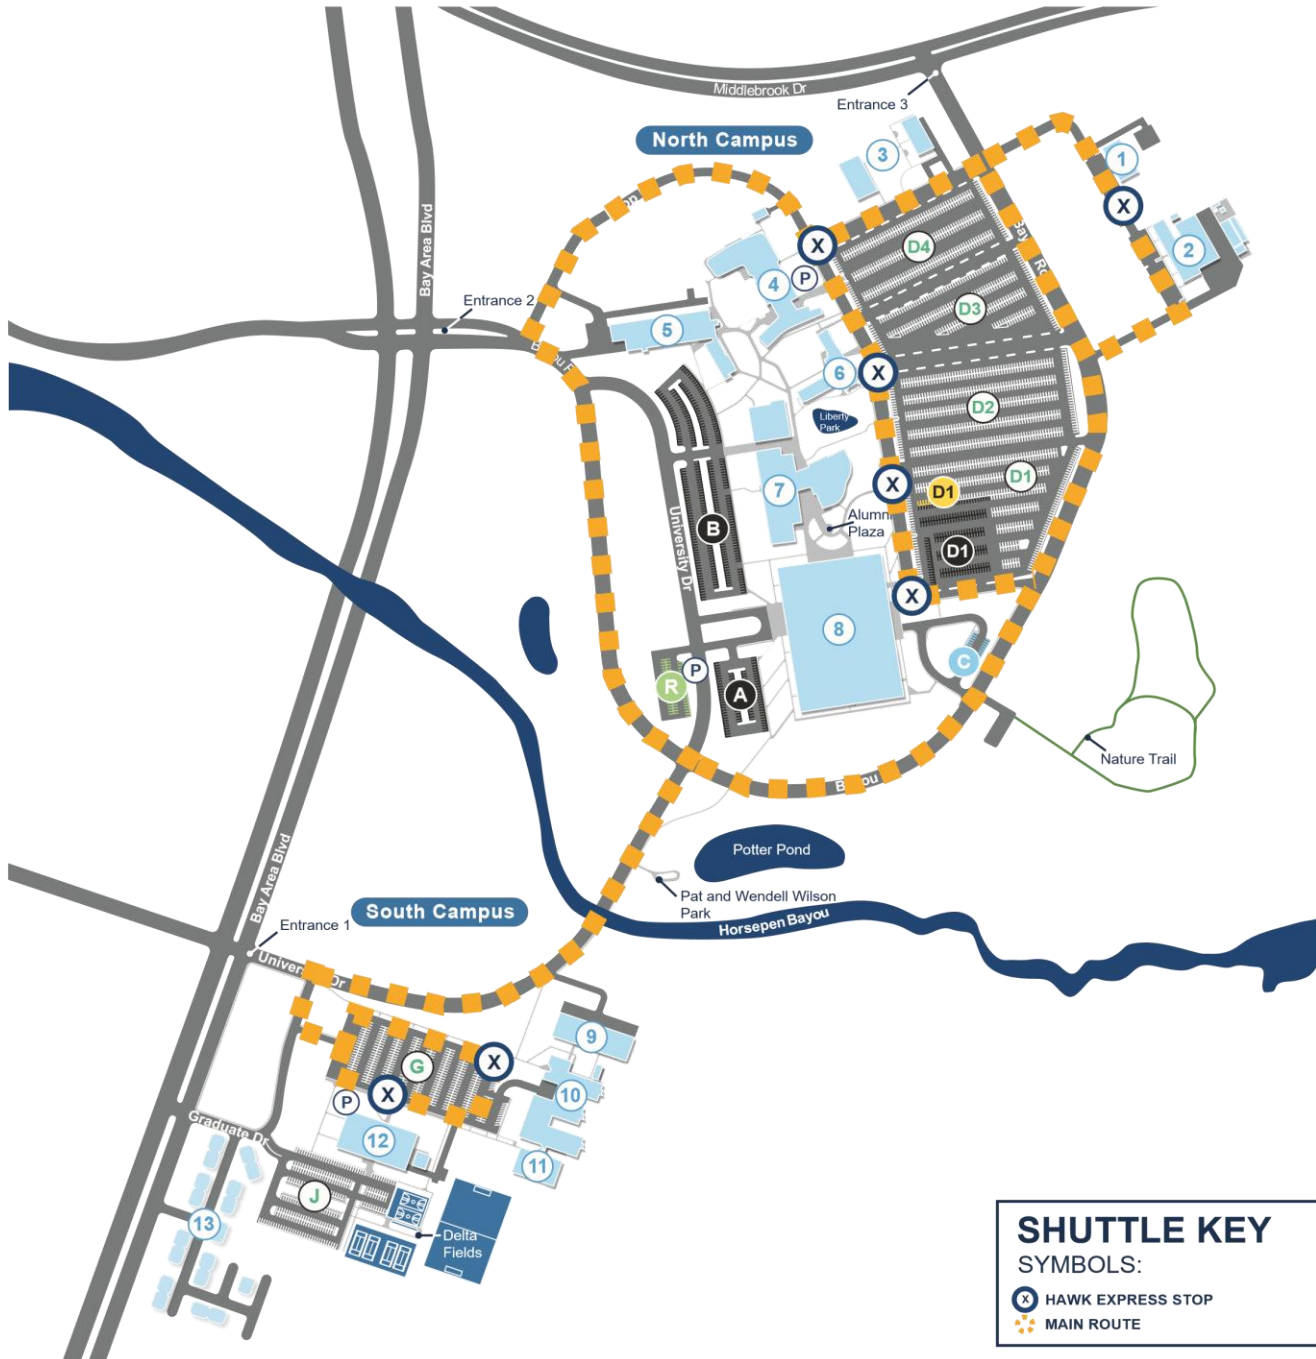

Shuttle Route Map: On-Campus

North Campus

Buildings

- ① Police Department
- ② Central Services
- ③ North Office Annex (NOA) 1&2
- ④ Recreation and Wellness Center
- ⑤ STEM and Classroom Building
- ⑥ Hunter Hall
- ⑦ Student Services and Classroom Building
- ⑧ Bayou Building

South Campus

Buildings

- ⑨ Arbor Building North
- ⑩ Arbor Building Central
- ⑪ Arbor Building South
- ⑫ Delta Building
- ⑬ University Forest Apartments

Parking

- Ⓢ Student
- Ⓣ Student

Paystation

- Ⓠ G Parking & Delta

Shuttle Route Map: Off-Campus

On-Campus Buildings

- Ⓐ Police Department
- Ⓑ Recreation and Wellness Center
- Ⓒ Hunter Hall
- Ⓓ Student Services and Classroom Building
- Ⓔ Bayou Building
- Ⓕ Arbor Building North
- Ⓖ Delta Building
- Ⓗ University Forest Apartments

On-Campus Buildings

- Ⓛ Clear Lake Apartment Homes
- Ⓜ Lakeshore
- Ⓝ Wolf Creek
- Ⓟ The Clove
- Ⓠ The Park at Clear Lake

Shuttle Stop Locations

- Ⓛ University Forest Apartment
- Ⓜ Anytime Fitness
- Ⓝ Costal Flow
- Ⓟ United Way of Houston
- Ⓠ Bay Area Park and Ride