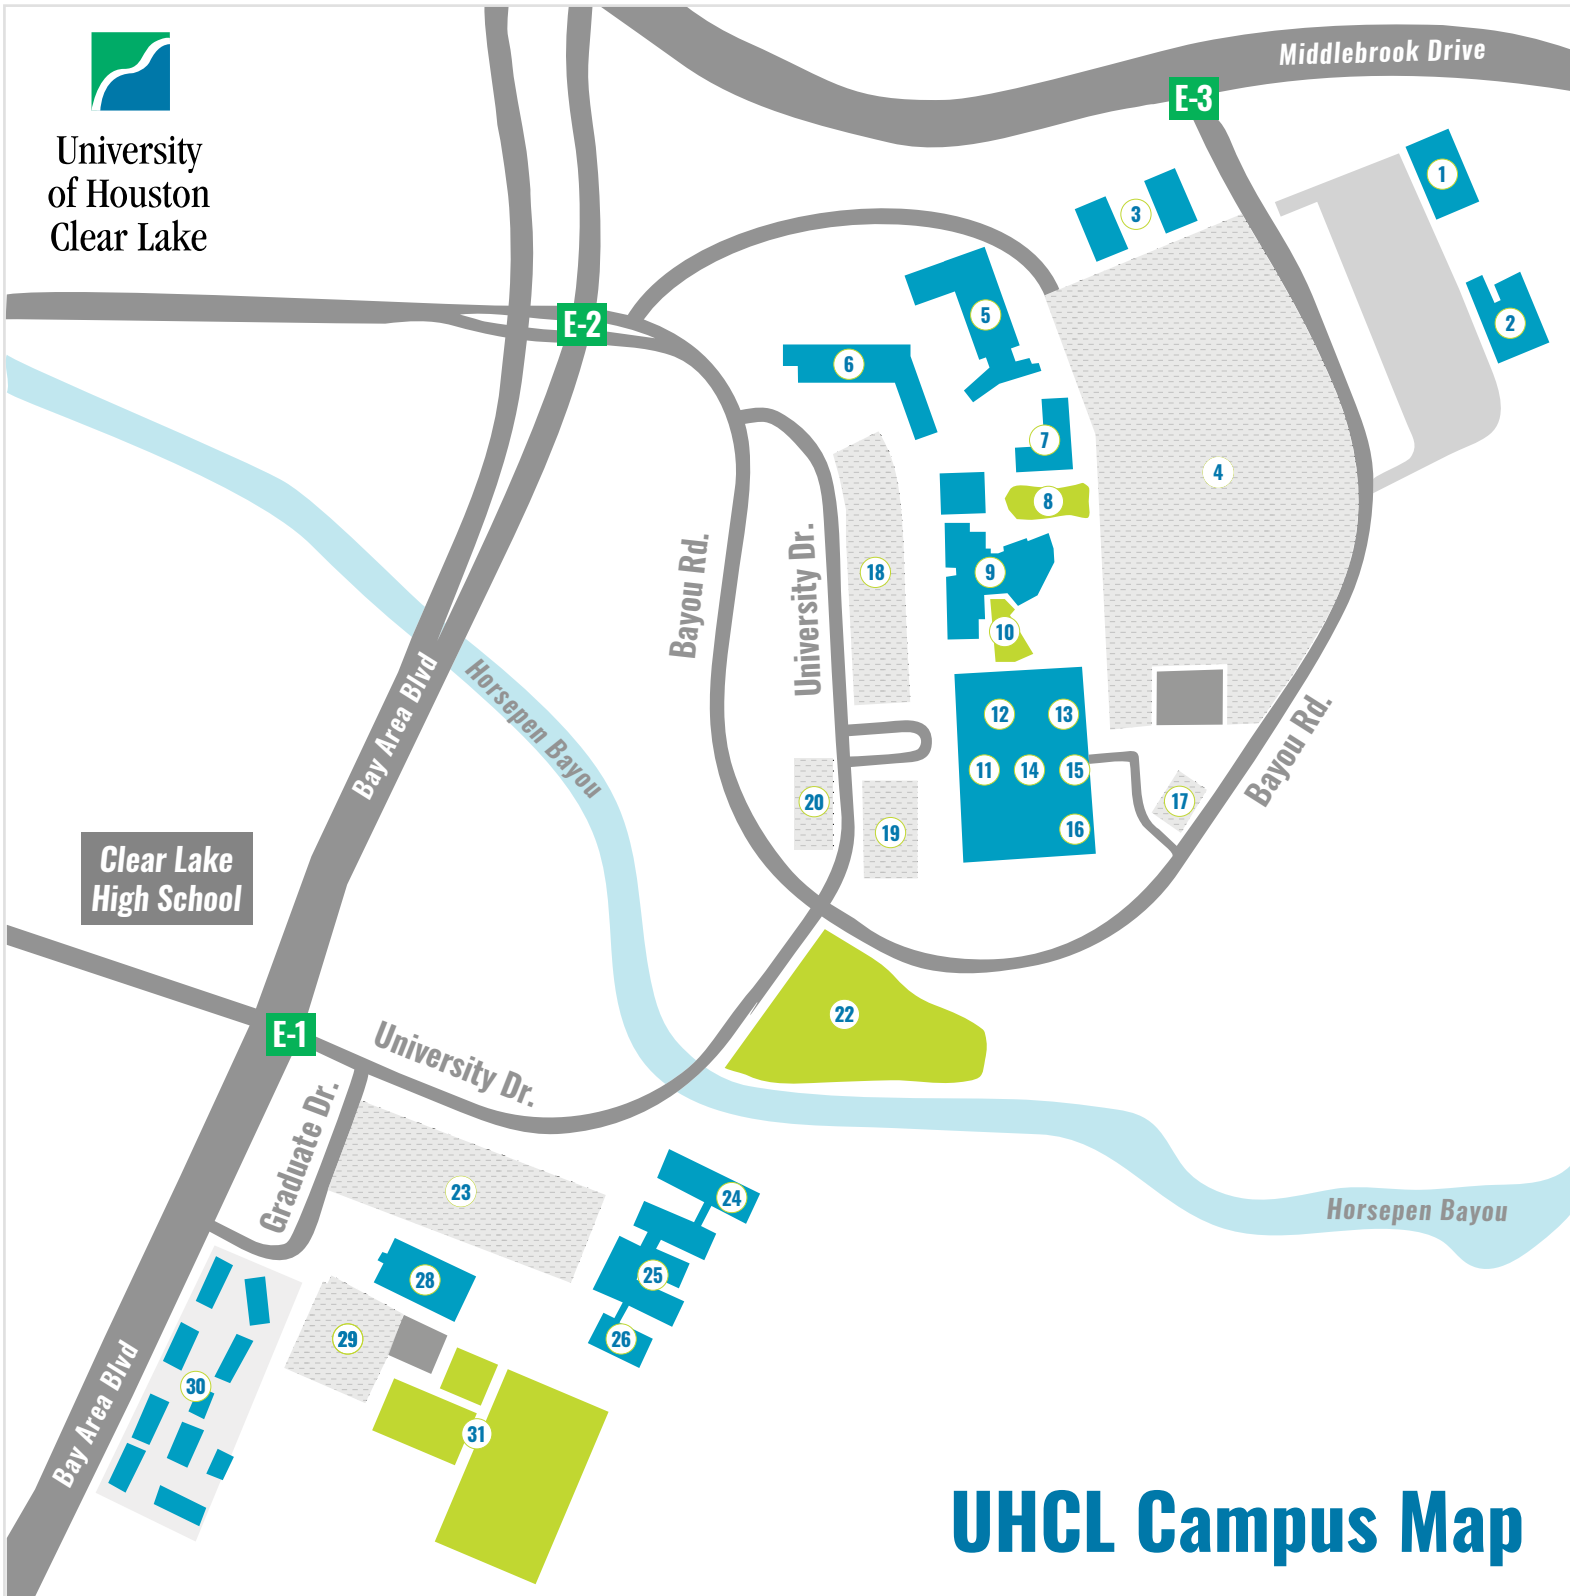

University
of Houston
Clear Lake

UHCL Campus Map

ACADEMIC/ADMINISTRATIVE ■

- 1 Police Department
- 2 Central Services
- 3 North Office Annex (NOA) 1 and 2
- 5 Recreation and Wellness Center
- 6 STEM and Classroom Building
- 9 Student Services and Classroom Building (SSCB)
- 11 Bayou Building
- 12 Alfred R. Neumann Library
- 24 Arbor Building North
- 25 Arbor Building Central
- 26 Arbor Building South
- 28 Delta Building

OUTDOOR ■

- 8 Liberty Park
- 10 Alumni Plaza
- 22 Pat and Wendell Wilson Park
- 31 Delta Fields

PARKING ■

- 4 Lot D (Students)
- 18 Lot B (Faculty and Staff)
- 17 Lot C (Loading Dock)
- 19 Lot A (Reserved)
- 20 Lot R (Visitors)
- 23 Lot G (Students, Faculty and Staff)
- 29 Lot J (Students)

RETAIL ■

- 15 Patio Café
- 16 Campus Store

CULTURAL ARTS ■

- 13 UHCL Bayou Theater
- 14 Art Gallery

HOUSING ■

- 7 Hunter Hall
- 30 University Forest Apartments