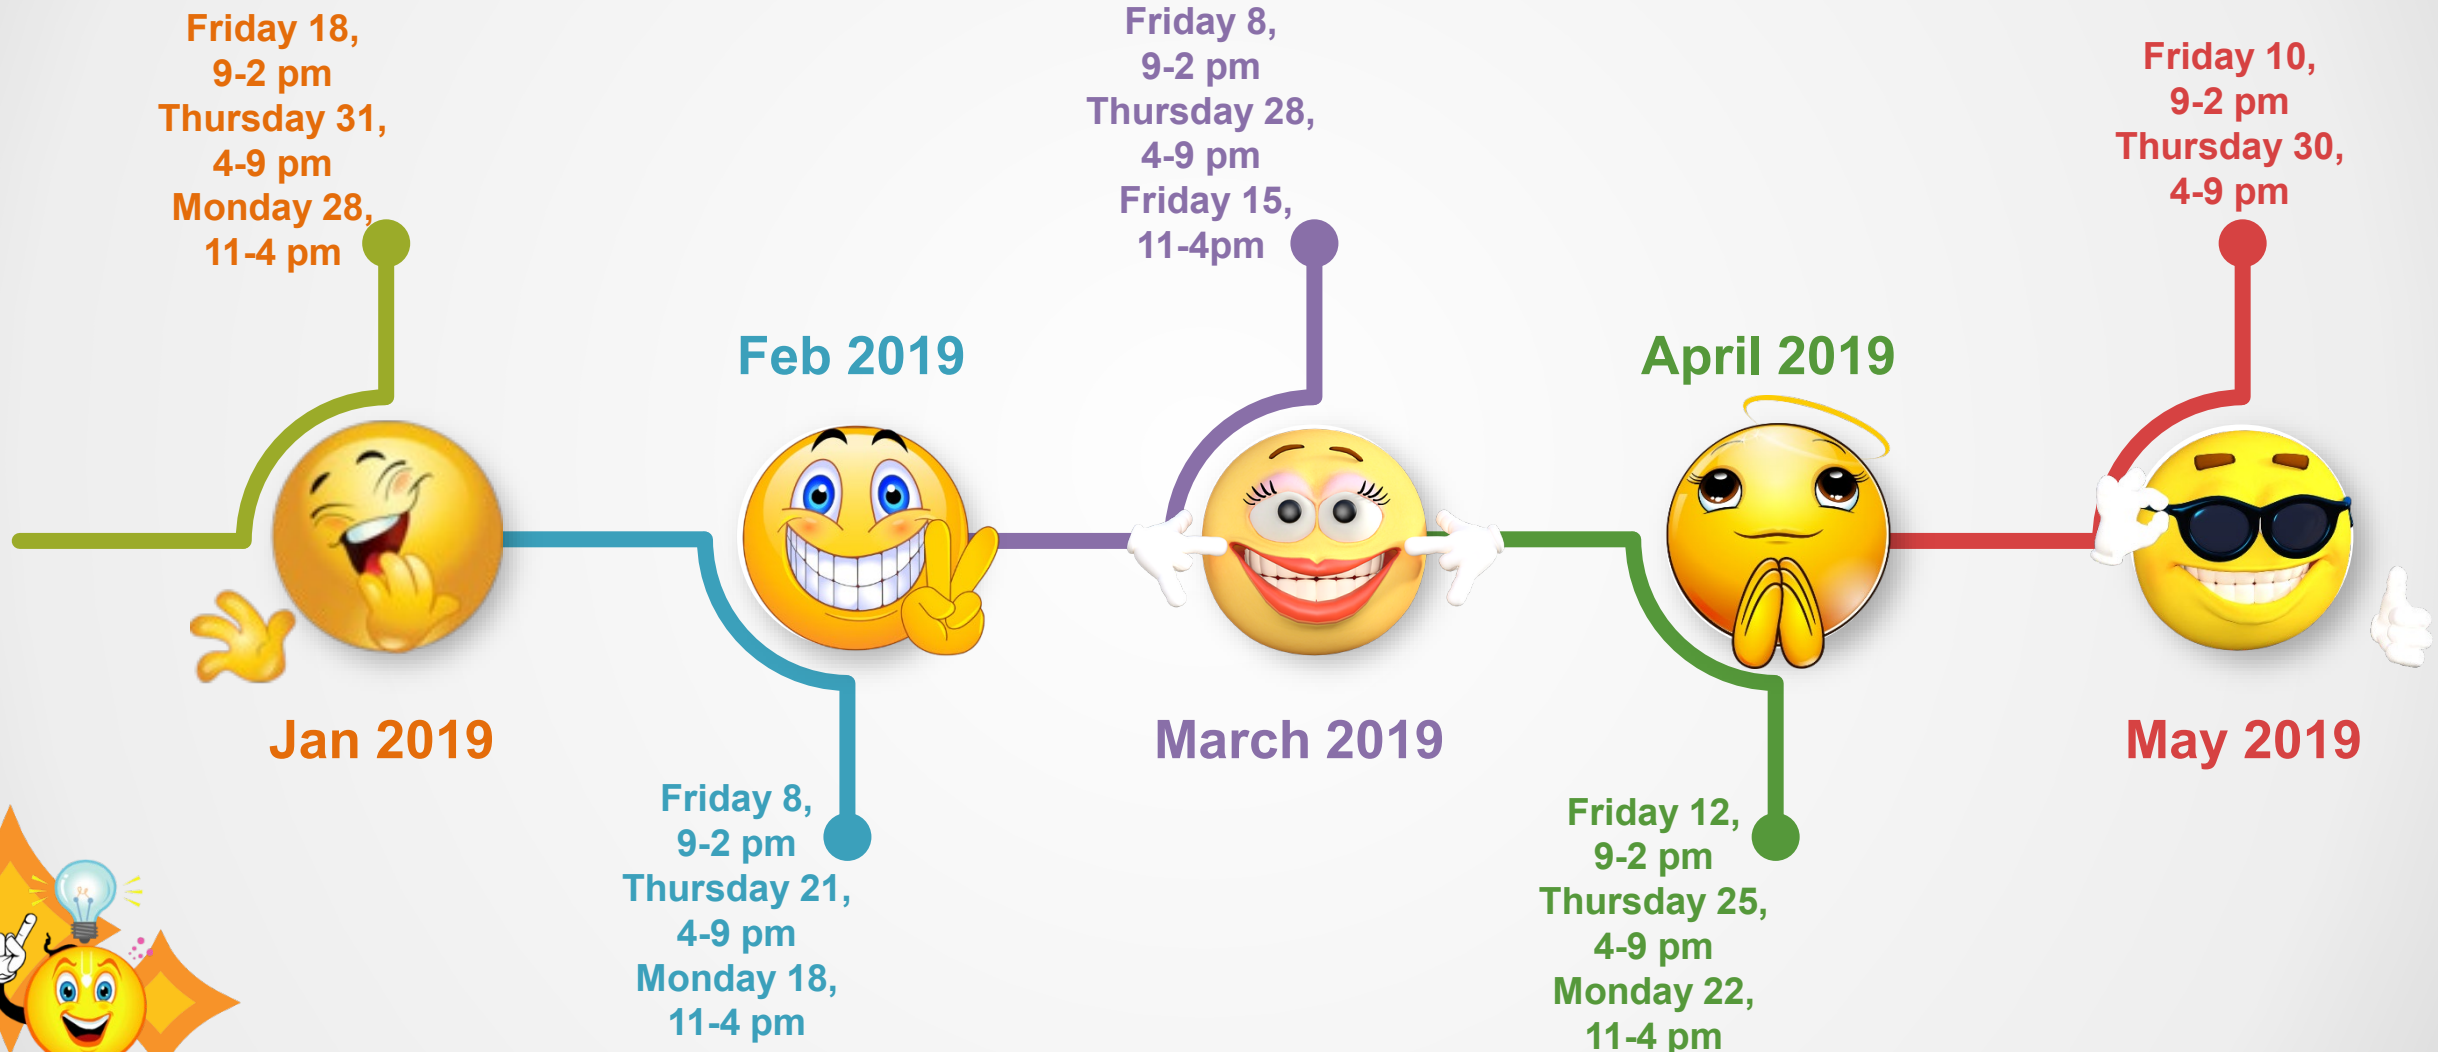

Teacher Certification Practice Exams

Pearland Campus in Computer lab (To register: <https://www.uhcl.edu/education/advising/state-assessments>)

Testing dates are for UHCL Graduate students and TEP students enrolled in **Intern 1** (4378) only.

Blossoming Just for You! Texas Teacher Practice Test

(For **PRE--** TCED 4100/4102 Students only)

March 18th and 19th
11 am to 4pm
Pearland Campus
Computer lab

May 21st and 22nd
11 am to 4pm
Pearland Campus
Computer lab