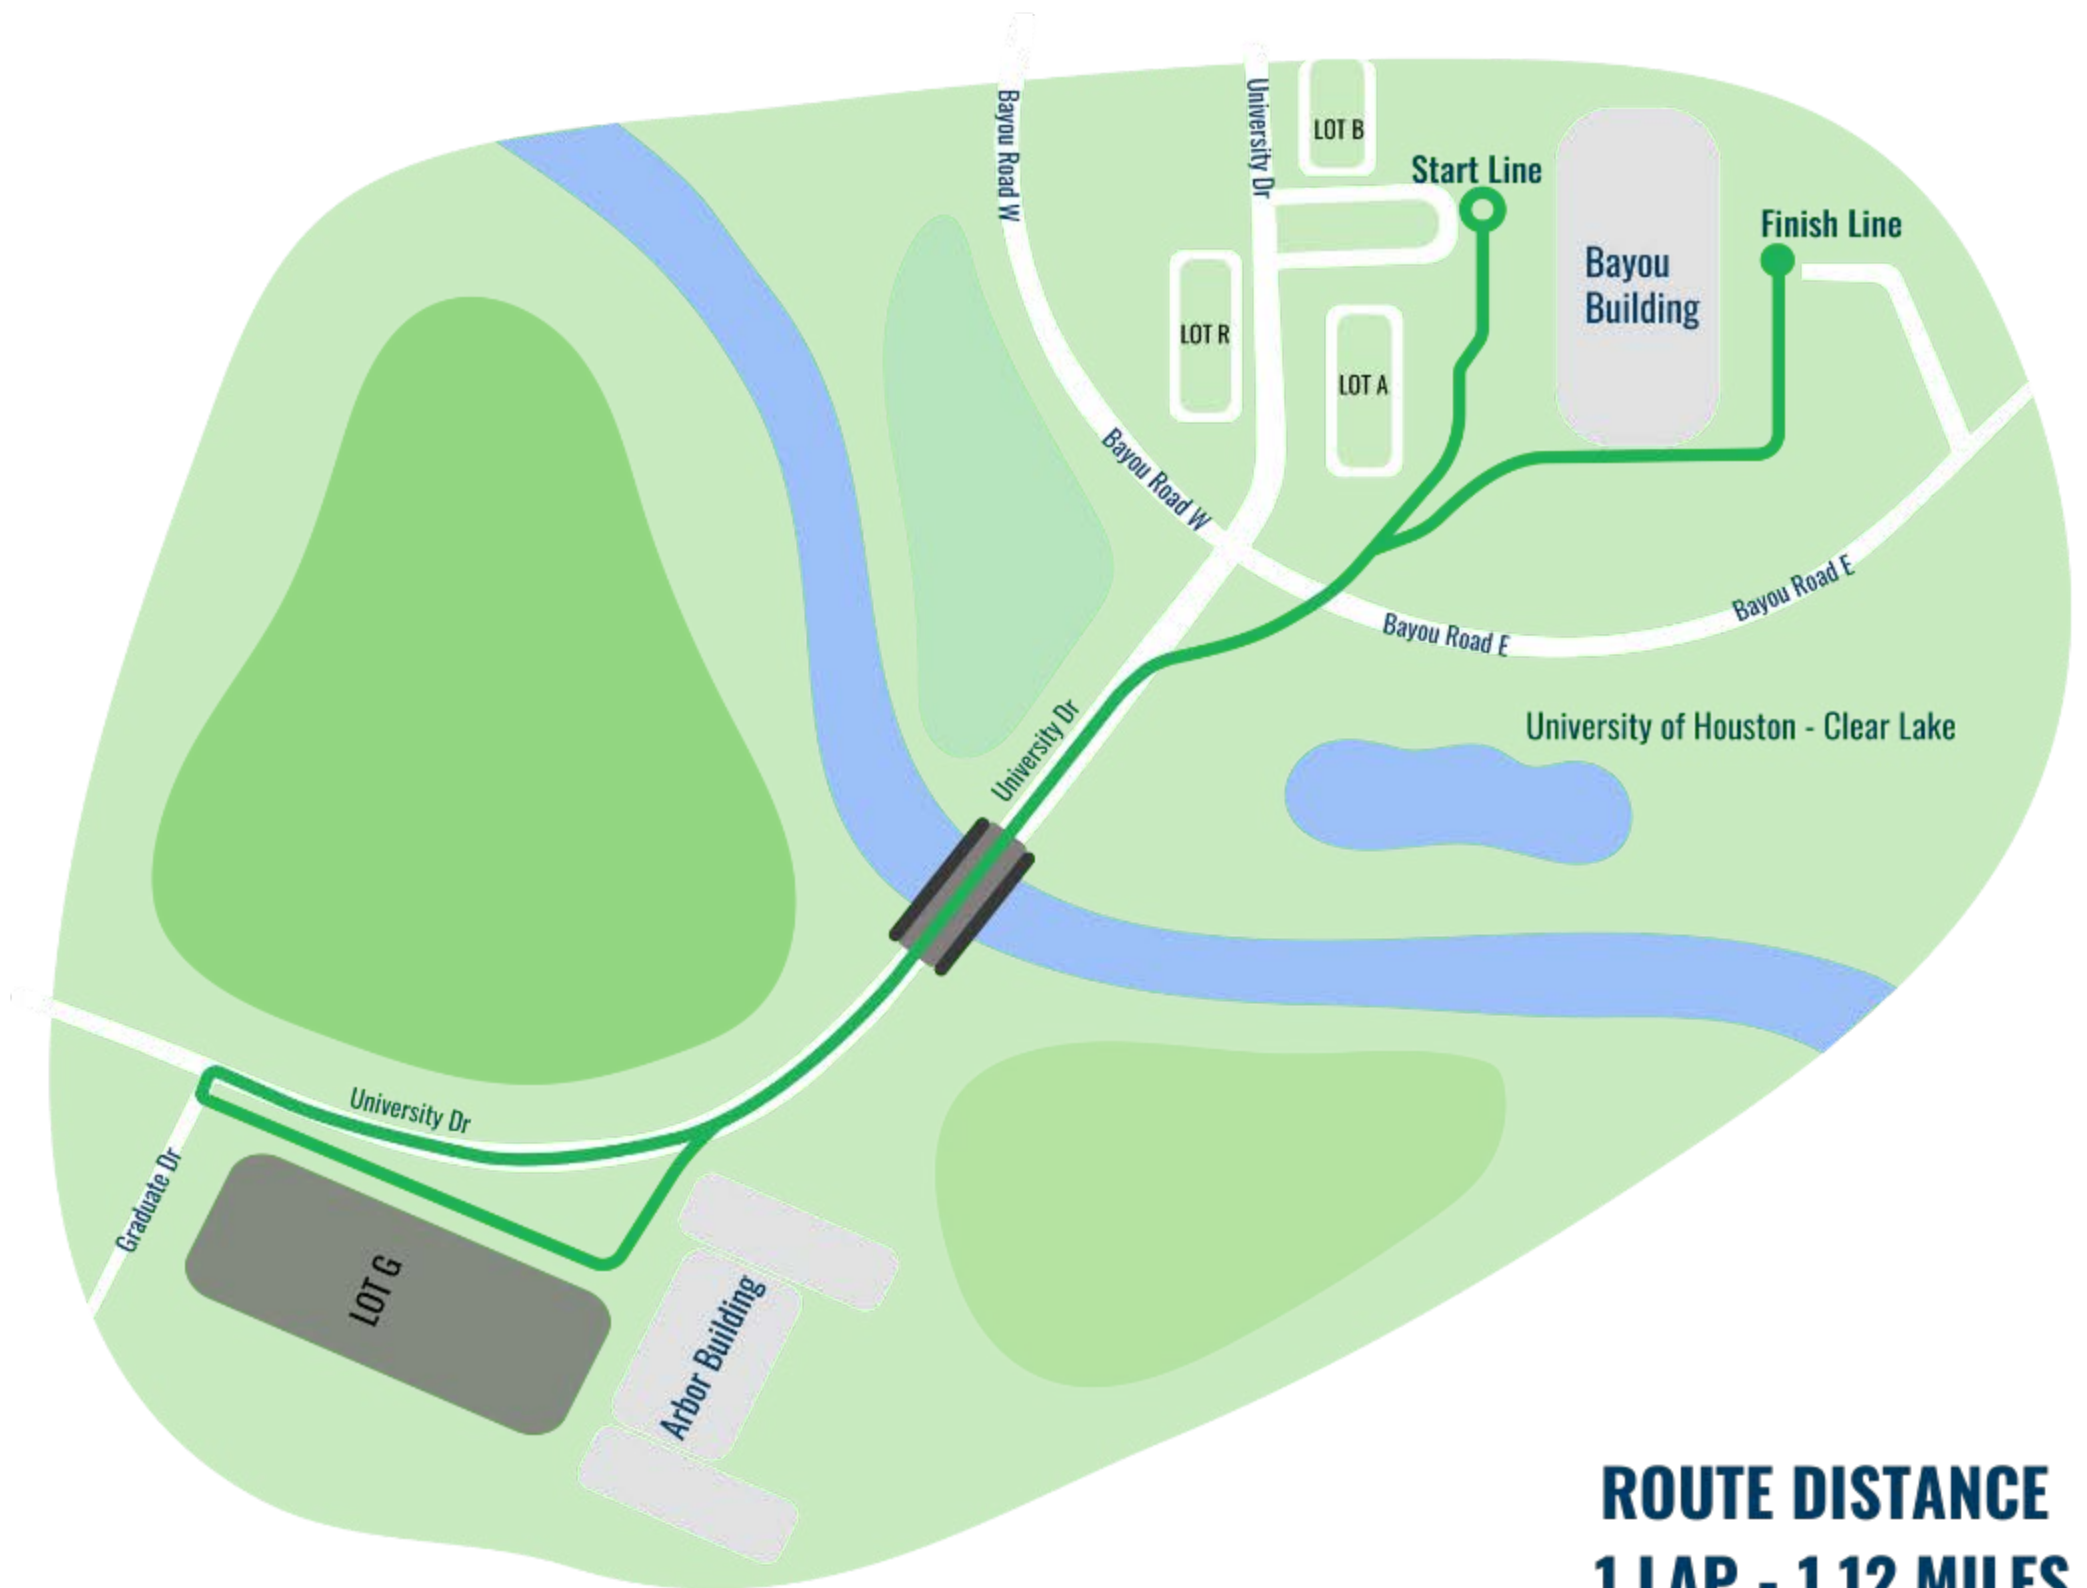

WALK IT OUT WEDNESDAY ROUTE

ROUTE DISTANCE
1 LAP - 1.12 MILES

WALKING HAWKS