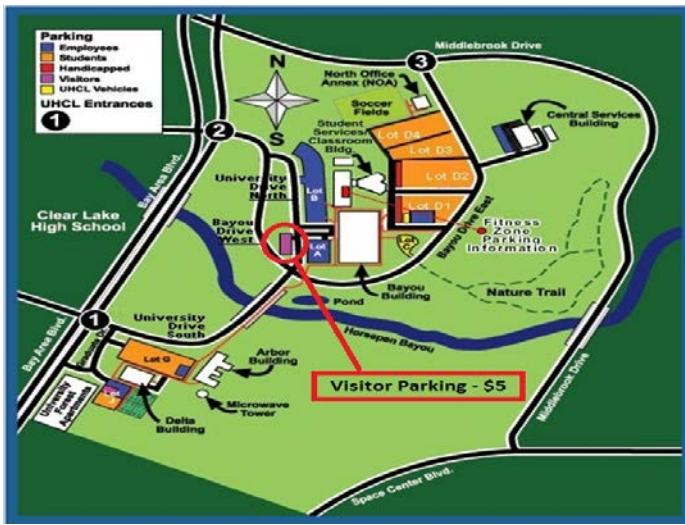

South (Galveston) on I-45:

- Travel north on I-45.
- Exit at Bay Area Blvd.
- Right on Bay Area Blvd.
- Follow the signs 4 miles to UHCL.
- Enter Entrance 1.
- Follow the signs to **Visitor Parking**.

UHCL Map

Delta Building