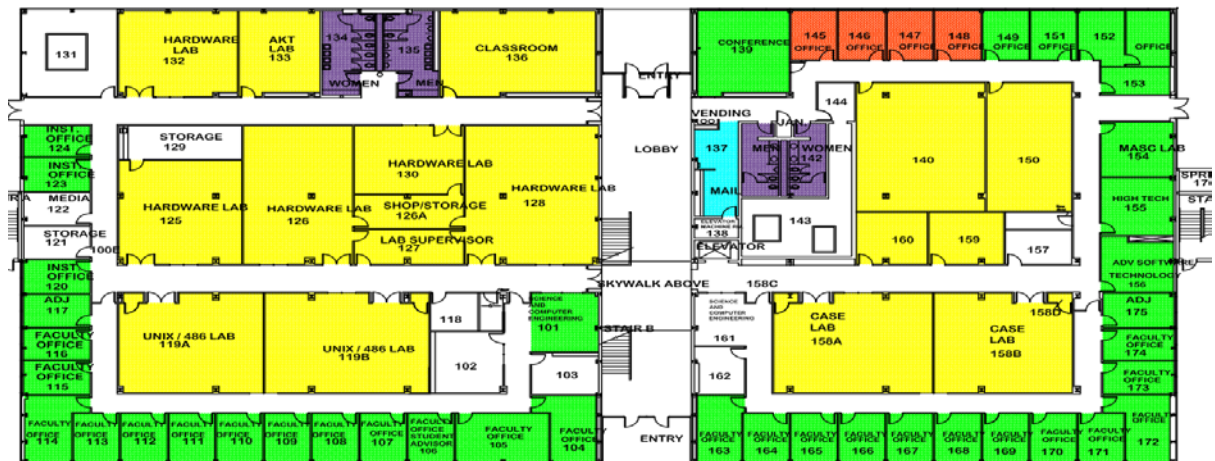

South (Galveston) on I-45:

- Travel north on I-45.
- Exit at Bay Area Blvd.
- Right on Bay Area Blvd.
- Follow the signs 4 miles to UHCL.
- Enter Entrance 1.
- Follow the signs to **Visitor Parking**.

UHCL Map

Delta Building