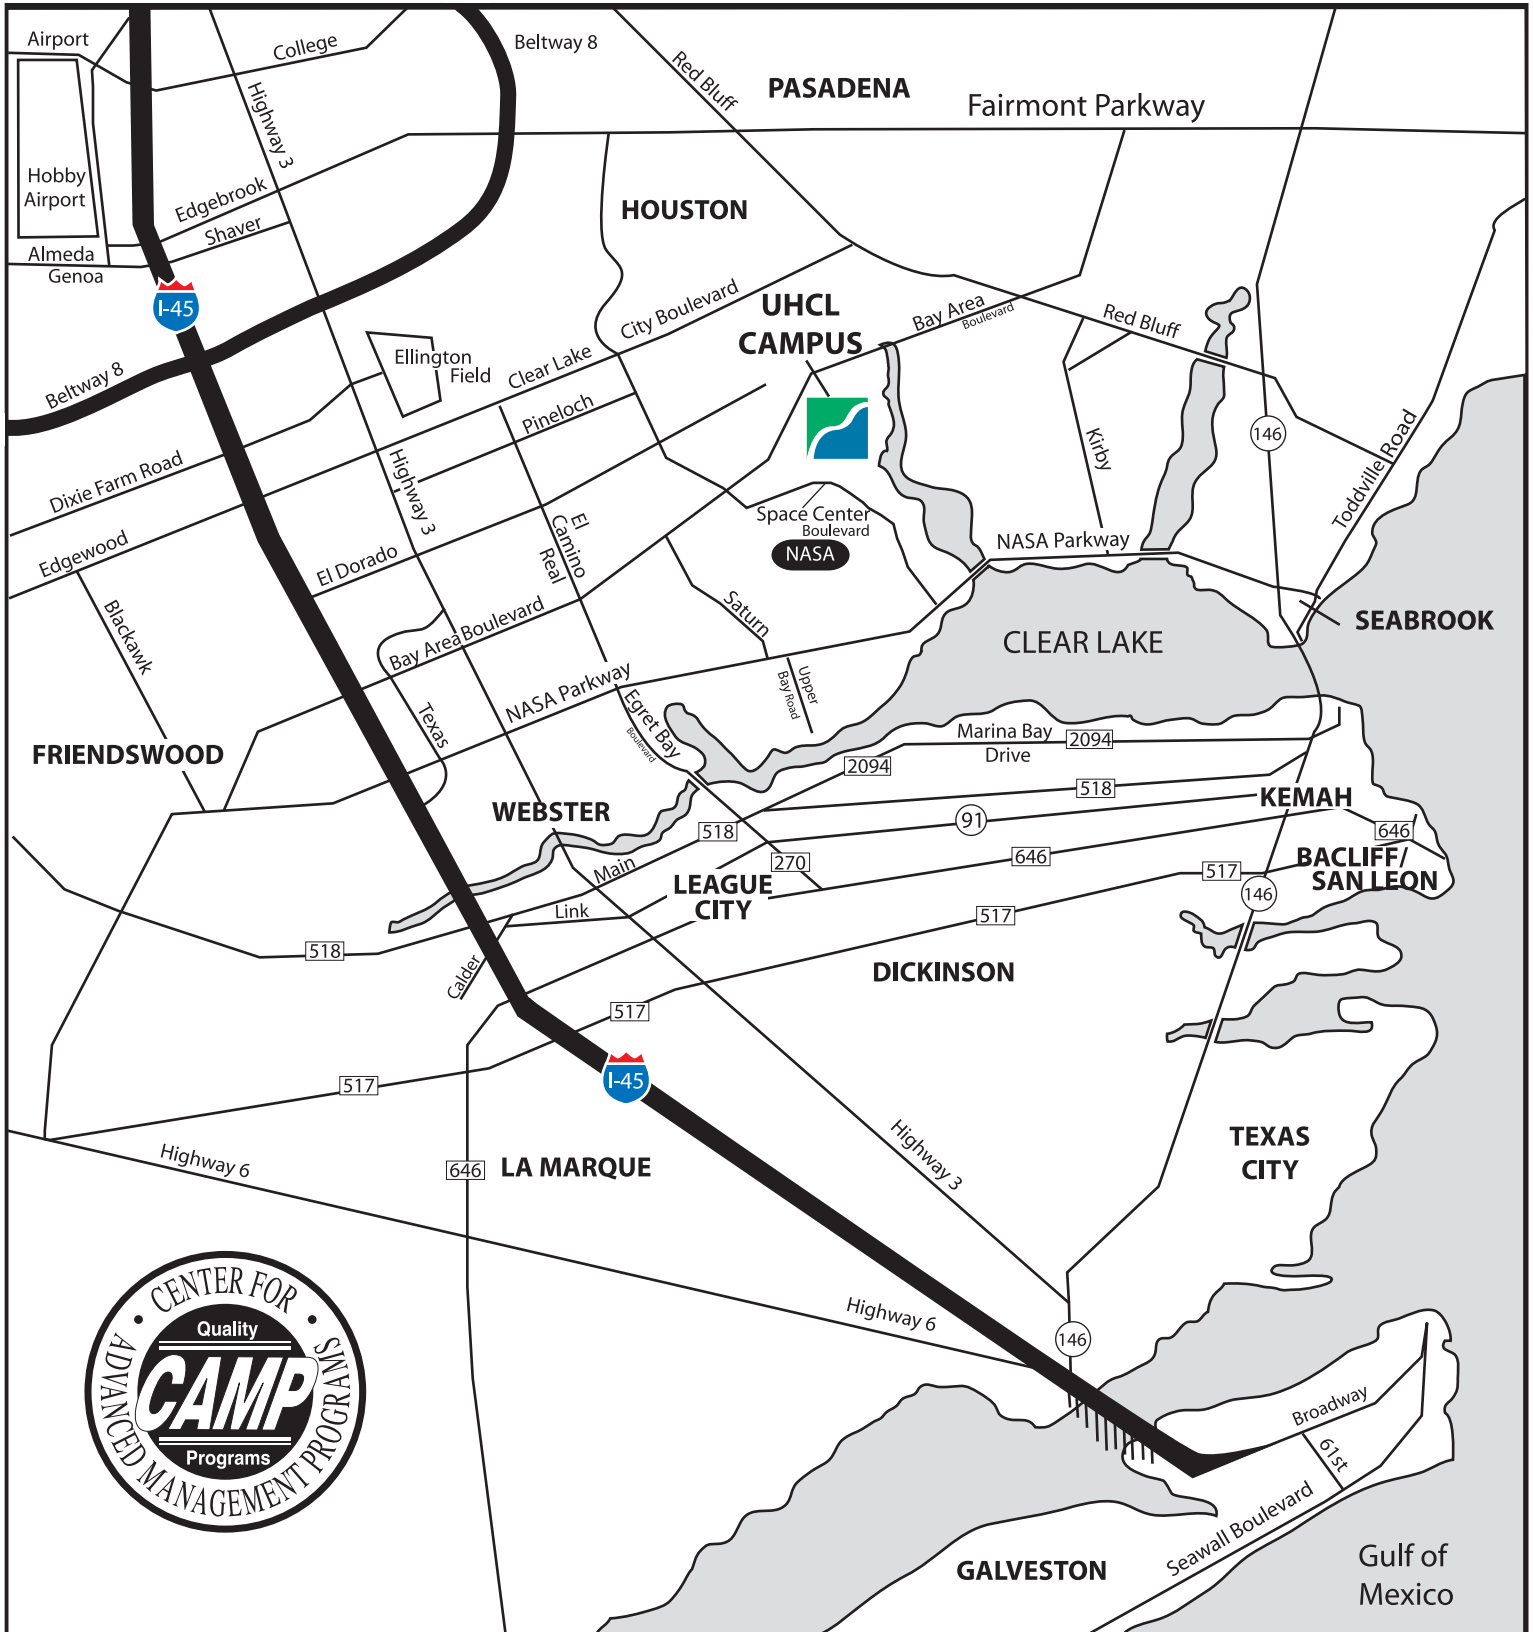

# ★ Clear Lake Area Map

**To Contact CAMP or get directions:**

**Mail:** 2700 Bay Area Boulevard  
Houston, TX 77058

**Phone:** 281.283.3121 or .3133  
**Fax:** 281.283.3123

**Email:** [camp@uhcl.edu](mailto:camp@uhcl.edu)