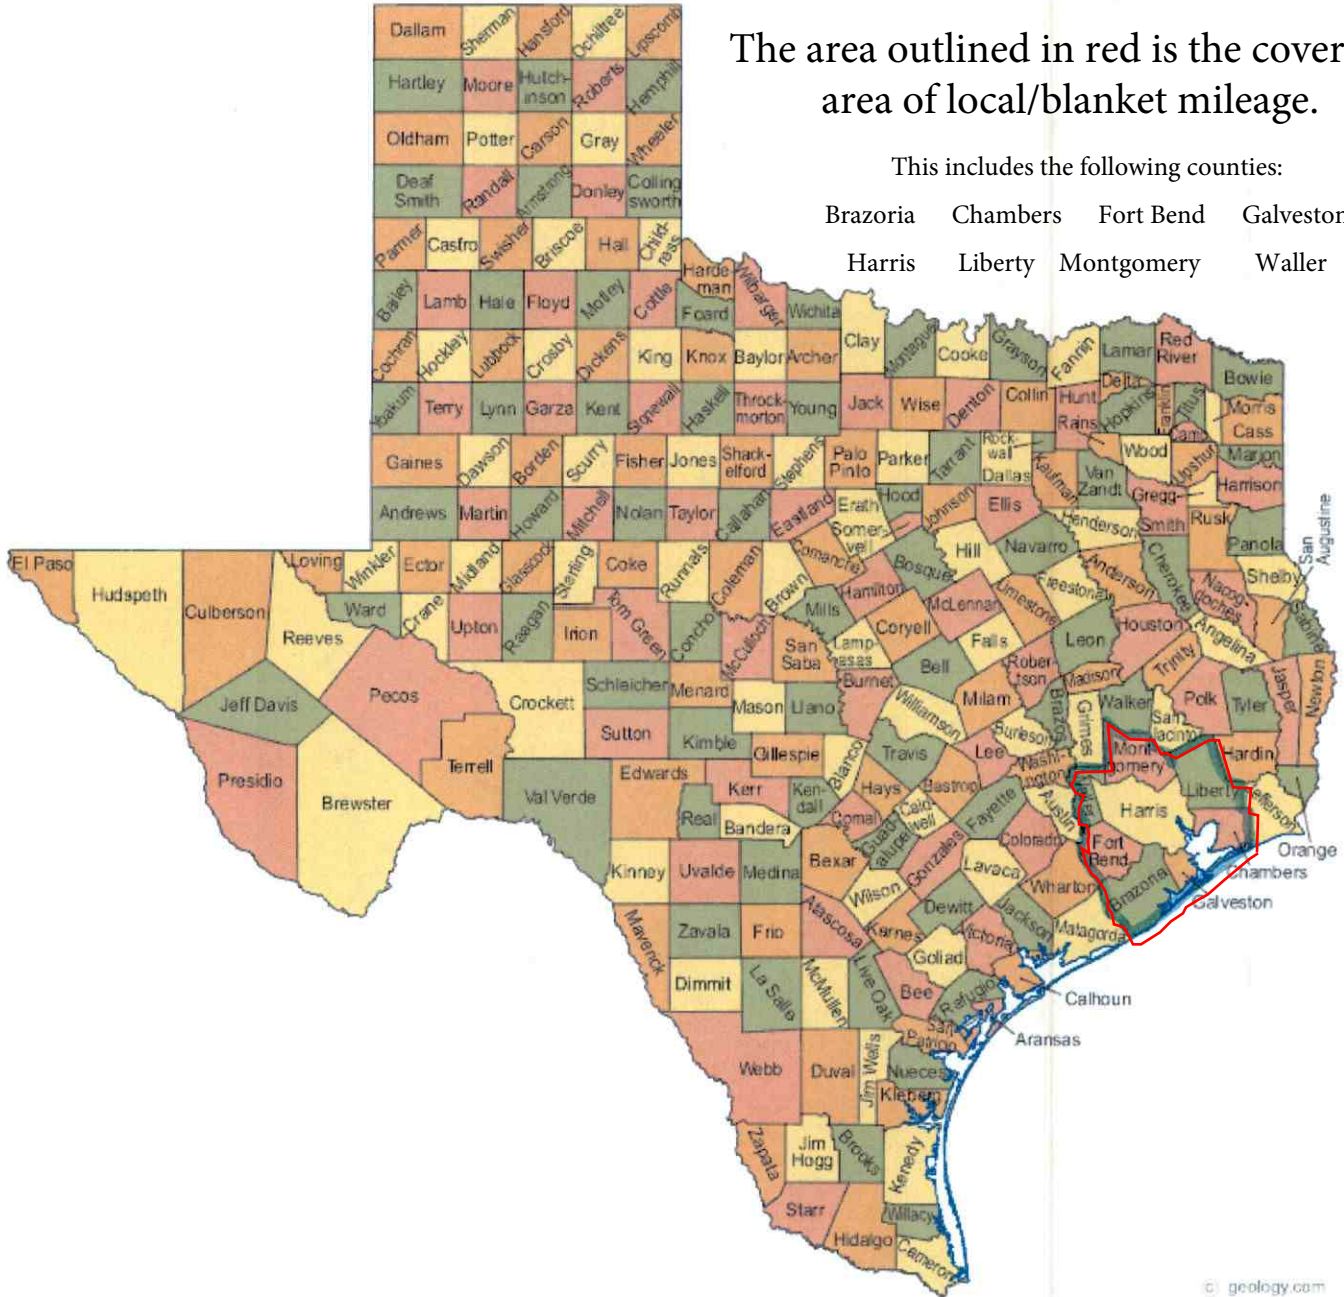

The area outlined in red is the coverage area of local/blanket mileage.

This includes the following counties:

- Brazoria Chambers Fort Bend Galveston
- Harris Liberty Montgomery Waller

© geology.com