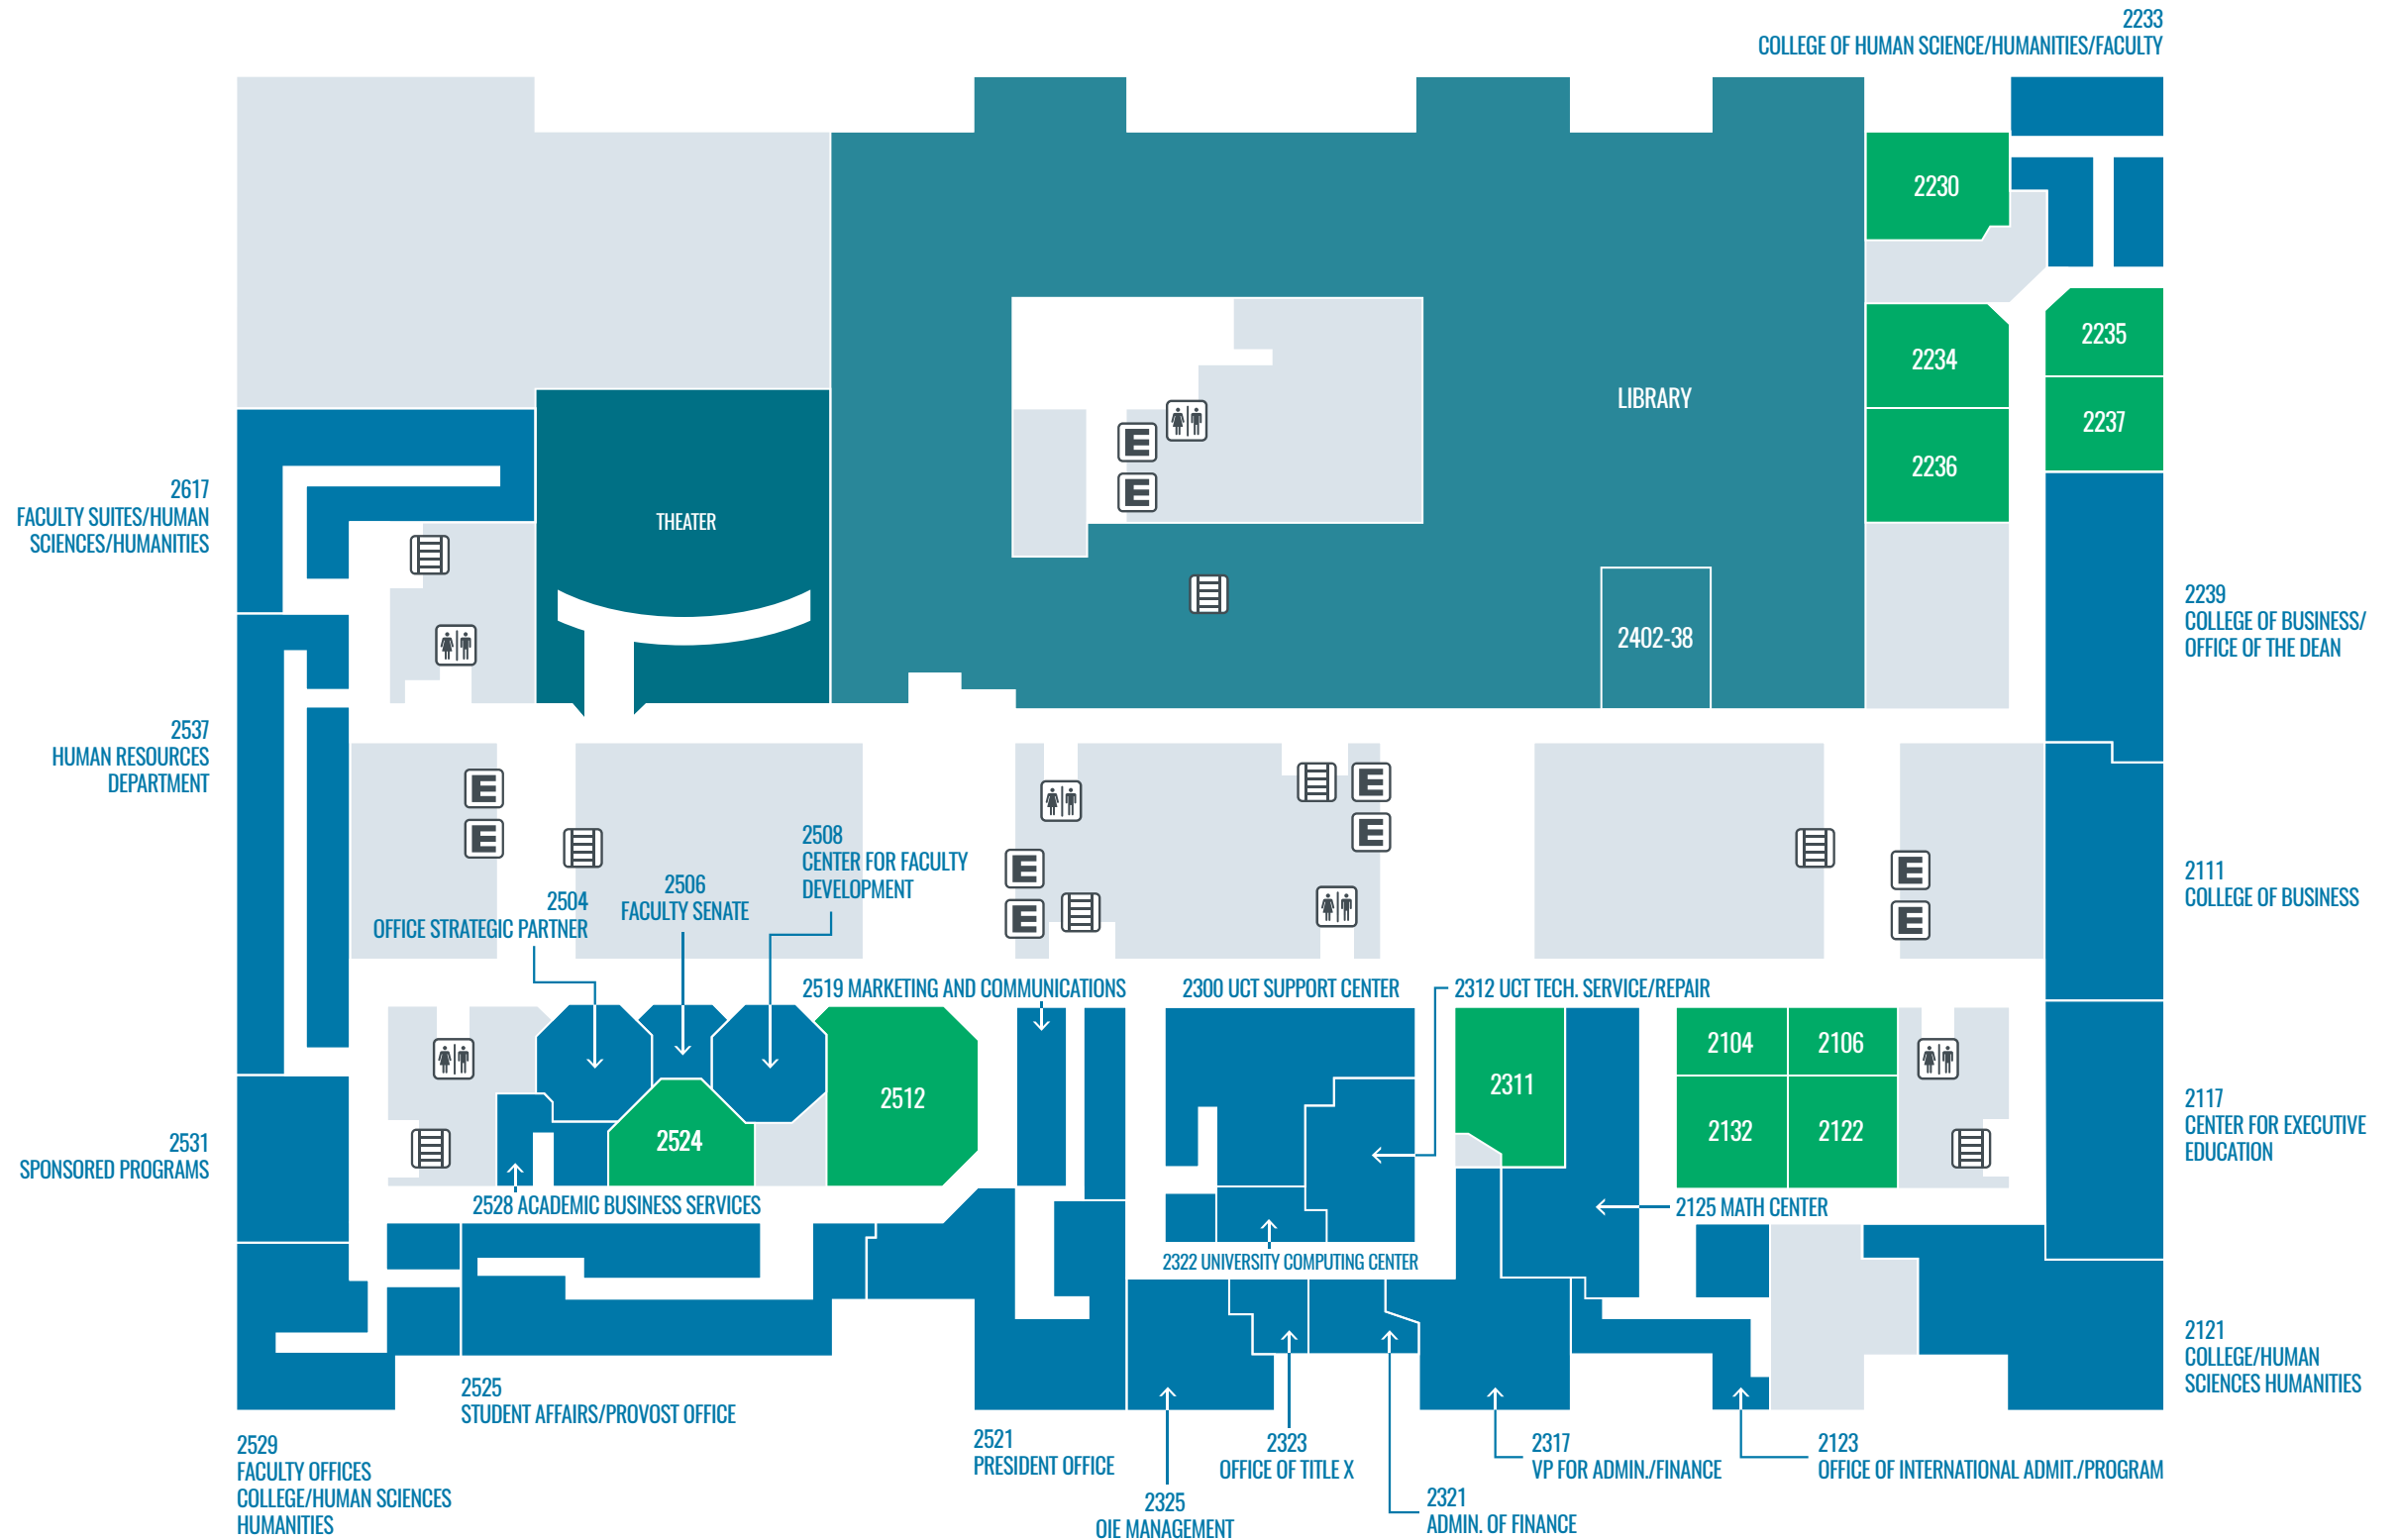

## BAYOU BUILDING FLOOR 1

1

## BAYOU BUILDING FLOOR

### MAP KEY

- FACULTY/ADVISORY
- CLASSROOM
- LIBRARY
- ARTS & CULTURE
- E ELEVATOR
- ≡ STAIRS
- ♿ RESTROOMS

### MAP KEY

- FACULTY/ADVISORY
- CLASSROOM
- LAB
- LIBRARY
- E ELEVATOR
- ≡ STAIRS
- ♿ RESTROOMS