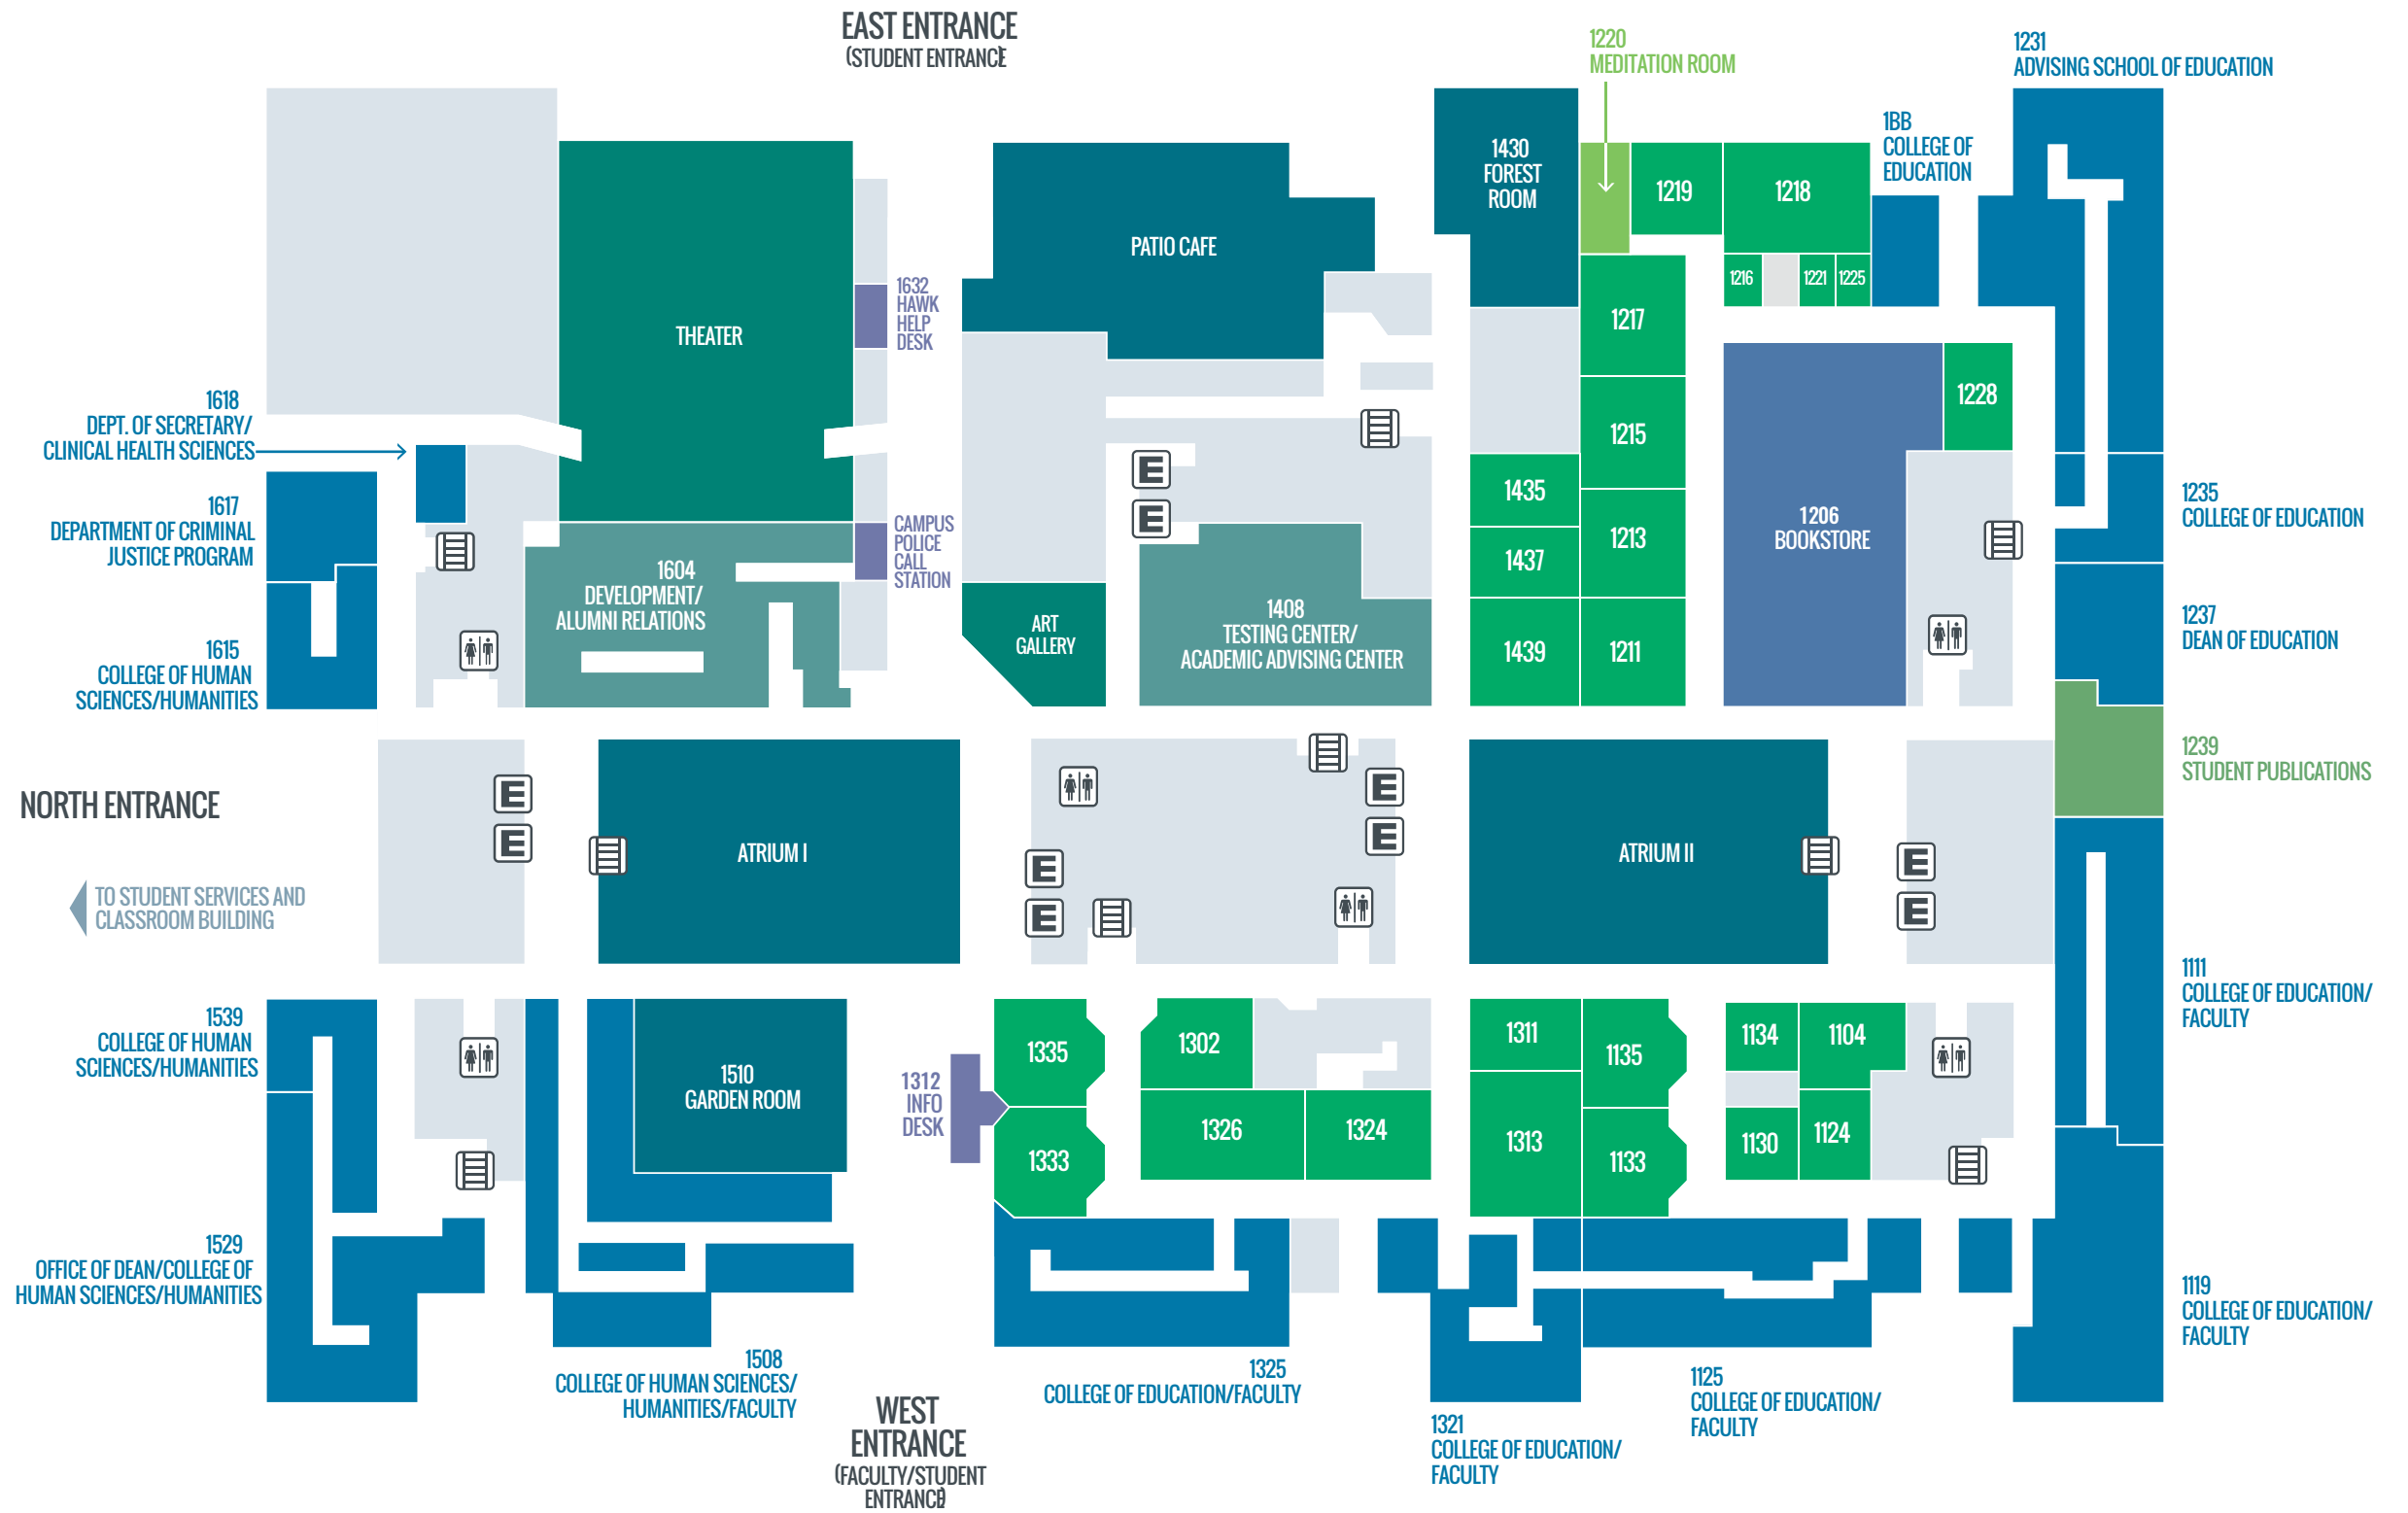

## BAYOU BUILDING FLOOR 1

1

## BAYOU BUILDING FLOOR

### MAP KEY

- FACULTY/ADVISORY
- CLASSROOM
- LIBRARY
- ARTS & CULTURE
- E ELEVATOR
- ≡ STAIRS
- ♿ RESTROOMS

### MAP KEY

- FACULTY/ADVISORY
- CLASSROOM
- LAB
- LIBRARY
- E ELEVATOR
- ≡ STAIRS
- ♿ RESTROOMS