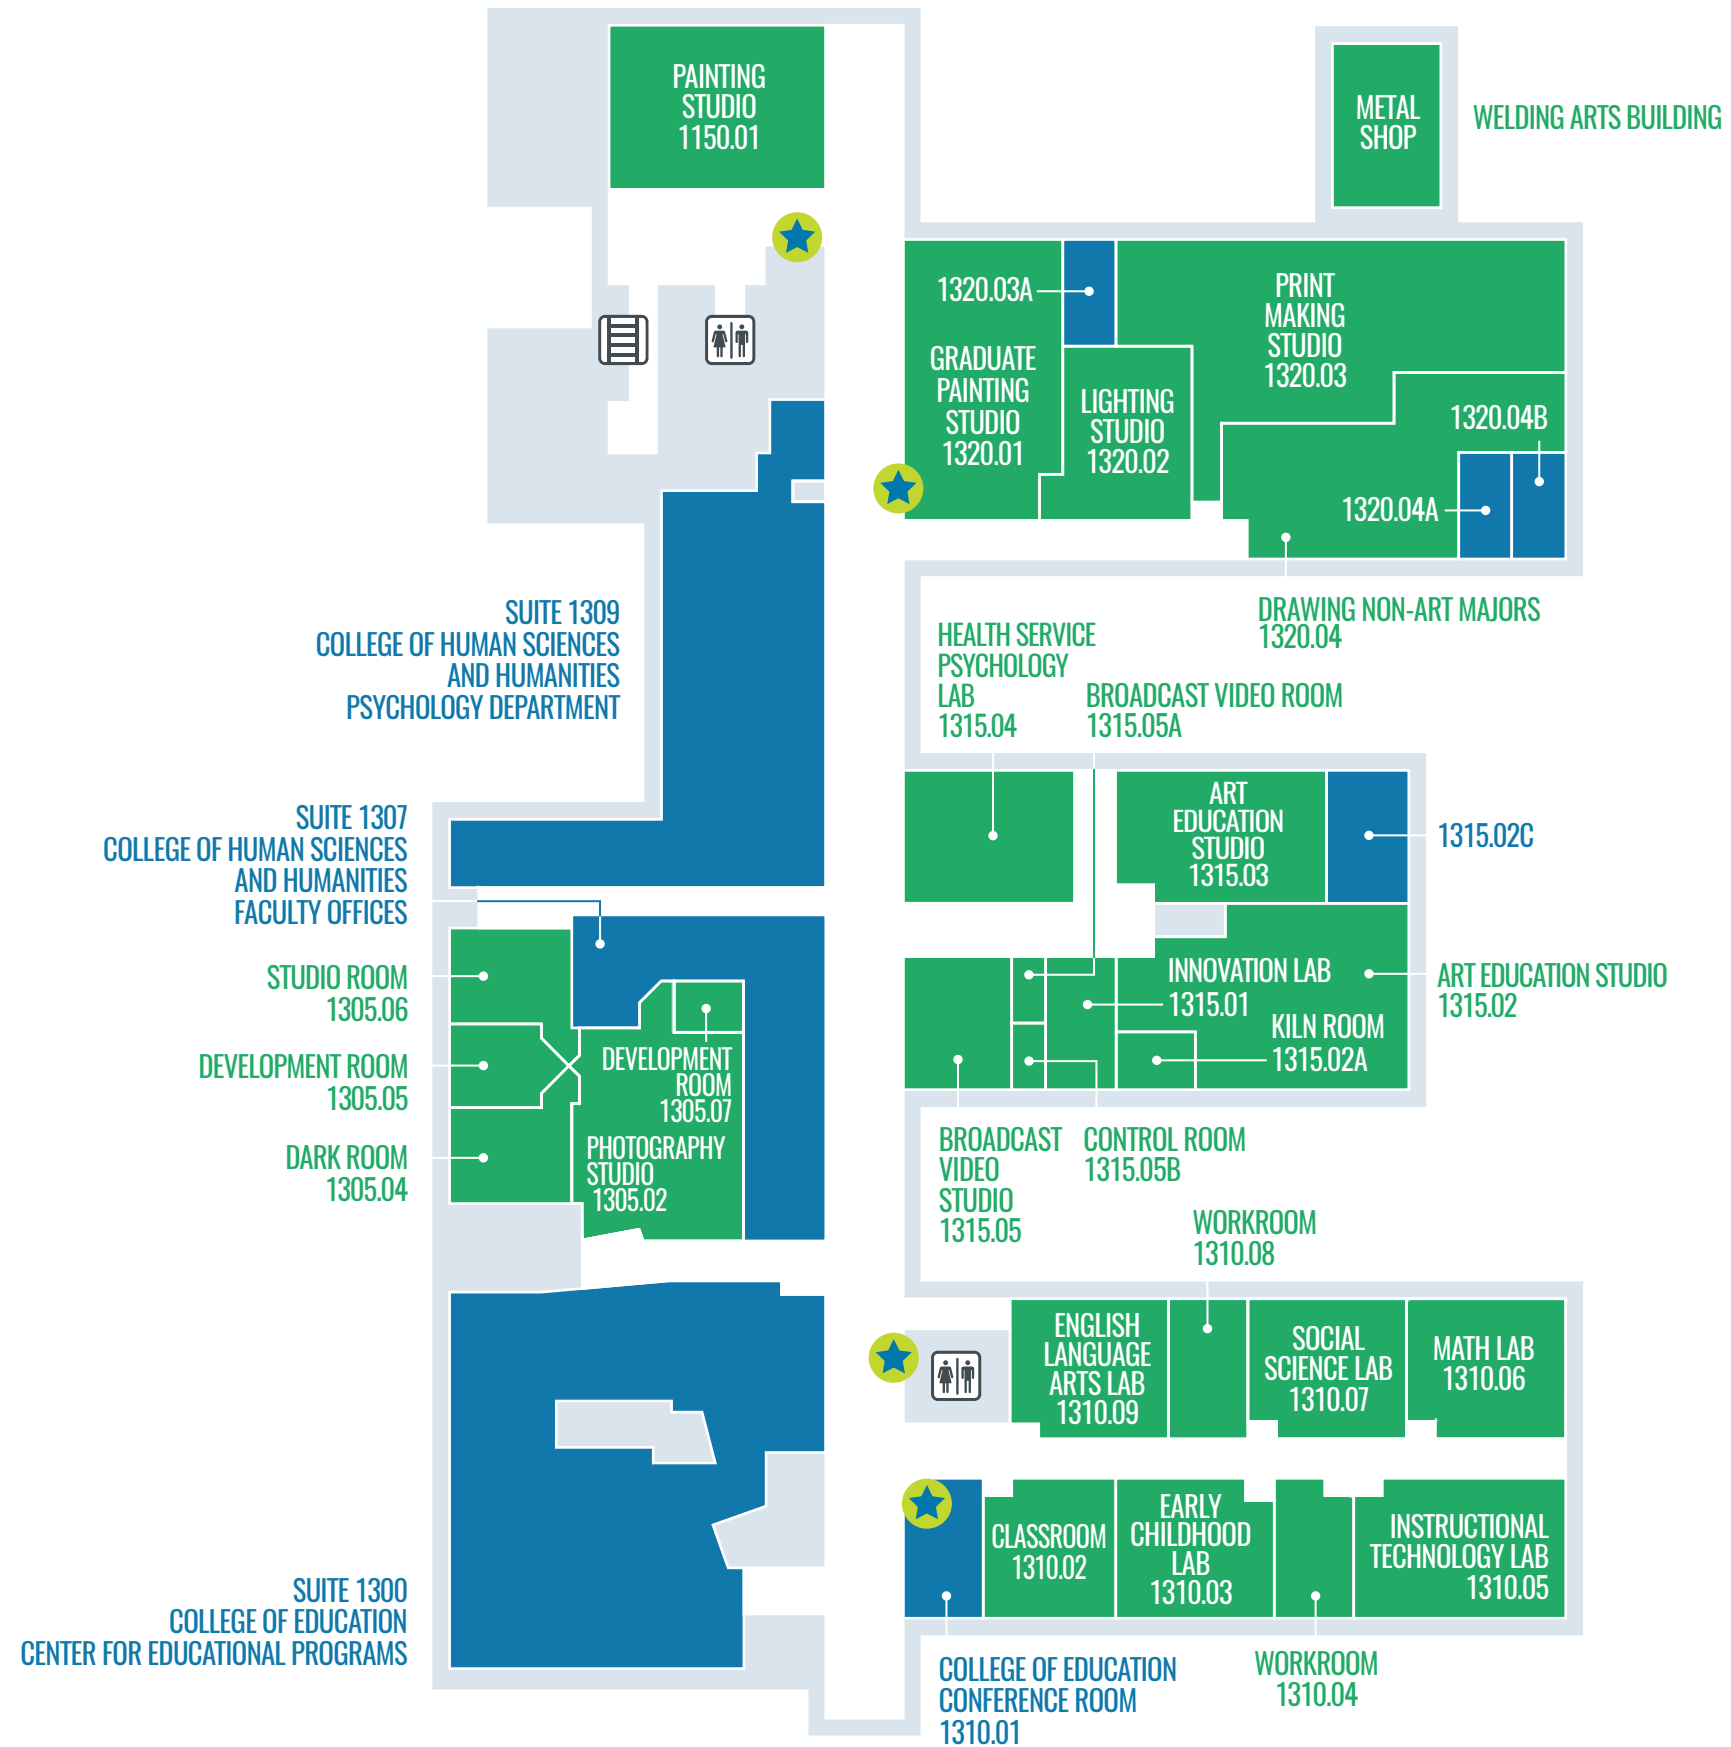

University of Houston Clear Lake

ARBOR CENTRAL BUILDING

FLOOR

1

MAP KEY

-  FLYER BULLETIN BOARD
-  FLYER GLASS CASE
-  ELEVATOR
-  STAIRS
-  RESTROOMS

University of Houston Clear Lake

ARBOR NORTH BUILDING
FLOOR 1

MAP KEY

- FLYER BULLETIN BOARD
- FLYER GLASS CASE
- ELEVATOR
- STAIRS
- RESTROOMS