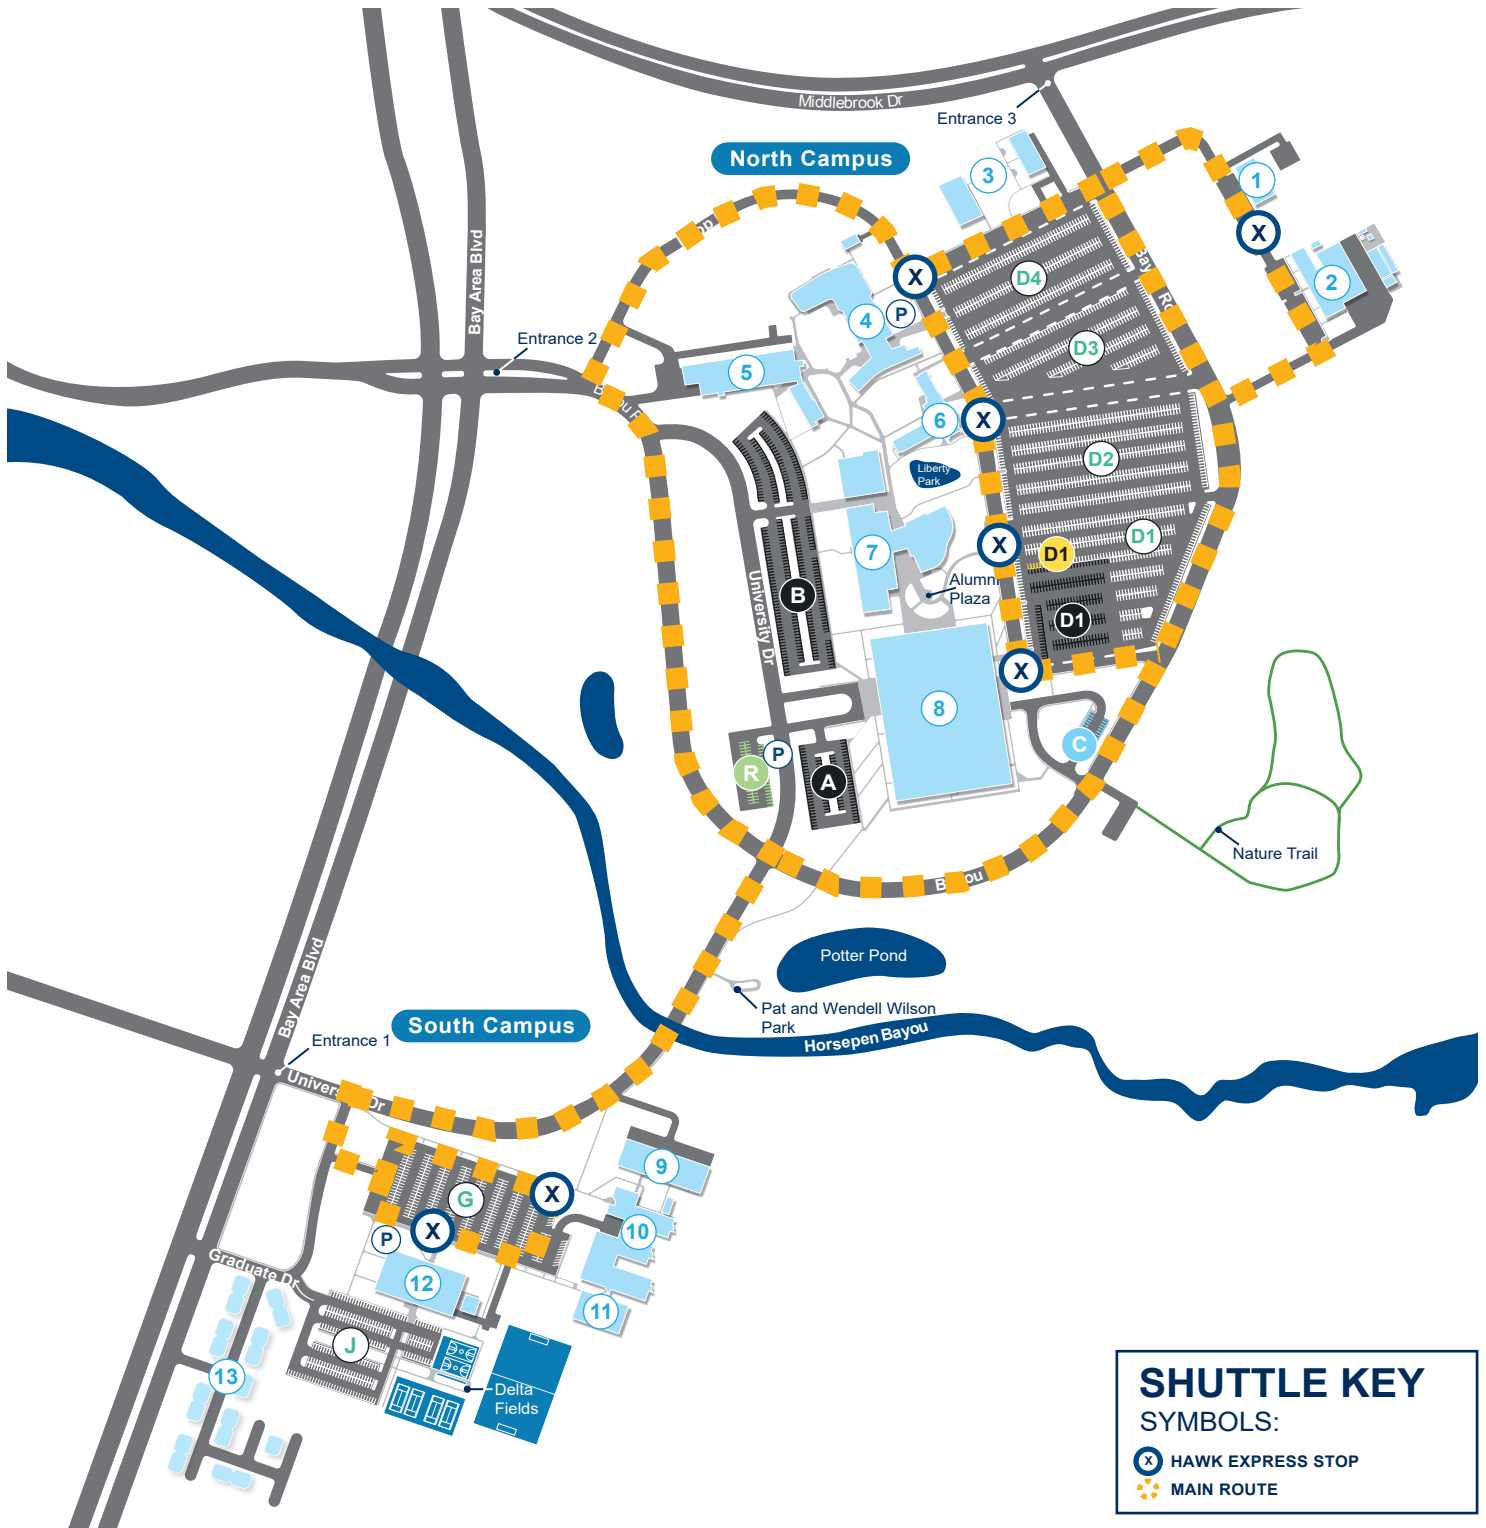

Shuttle Route Map: On-Campus

North Campus

Buildings

- ① Police Department
- ② Central Services
- ③ North Office Annex (NOA) 1&2
- ④ Recreation and Wellness Center
- ⑤ STEM and Classroom Building
- ⑥ Hunter Hall
- ⑦ Student Services and Classroom Building
- ⑧ Bayou Building

Parking

- Ⓐ Faculty/Staff
- Ⓑ Faculty/Staff
- Ⓒ State Vehicles
- Ⓓ Faculty/Staff
- Ⓔ Motorcycle Student
- Ⓕ Student
- Ⓖ Student
- Ⓗ Student

Parking

- Ⓓ Student
- Ⓖ Visitor

Paystation

- ⒫ D4 Parking & Rec.&Wellness
- ⒫ R Parking & Visitor Lot

South Campus

Buildings

- ⑨ Arbor Building North
- ⑩ Arbor Building Central
- ⑪ Arbor Building South
- ⑫ Delta Building
- ⑬ University Forest Apartments

Parking

- Ⓒ Student
- Ⓓ Student

Paystation

- ⒫ G Parking & Delta