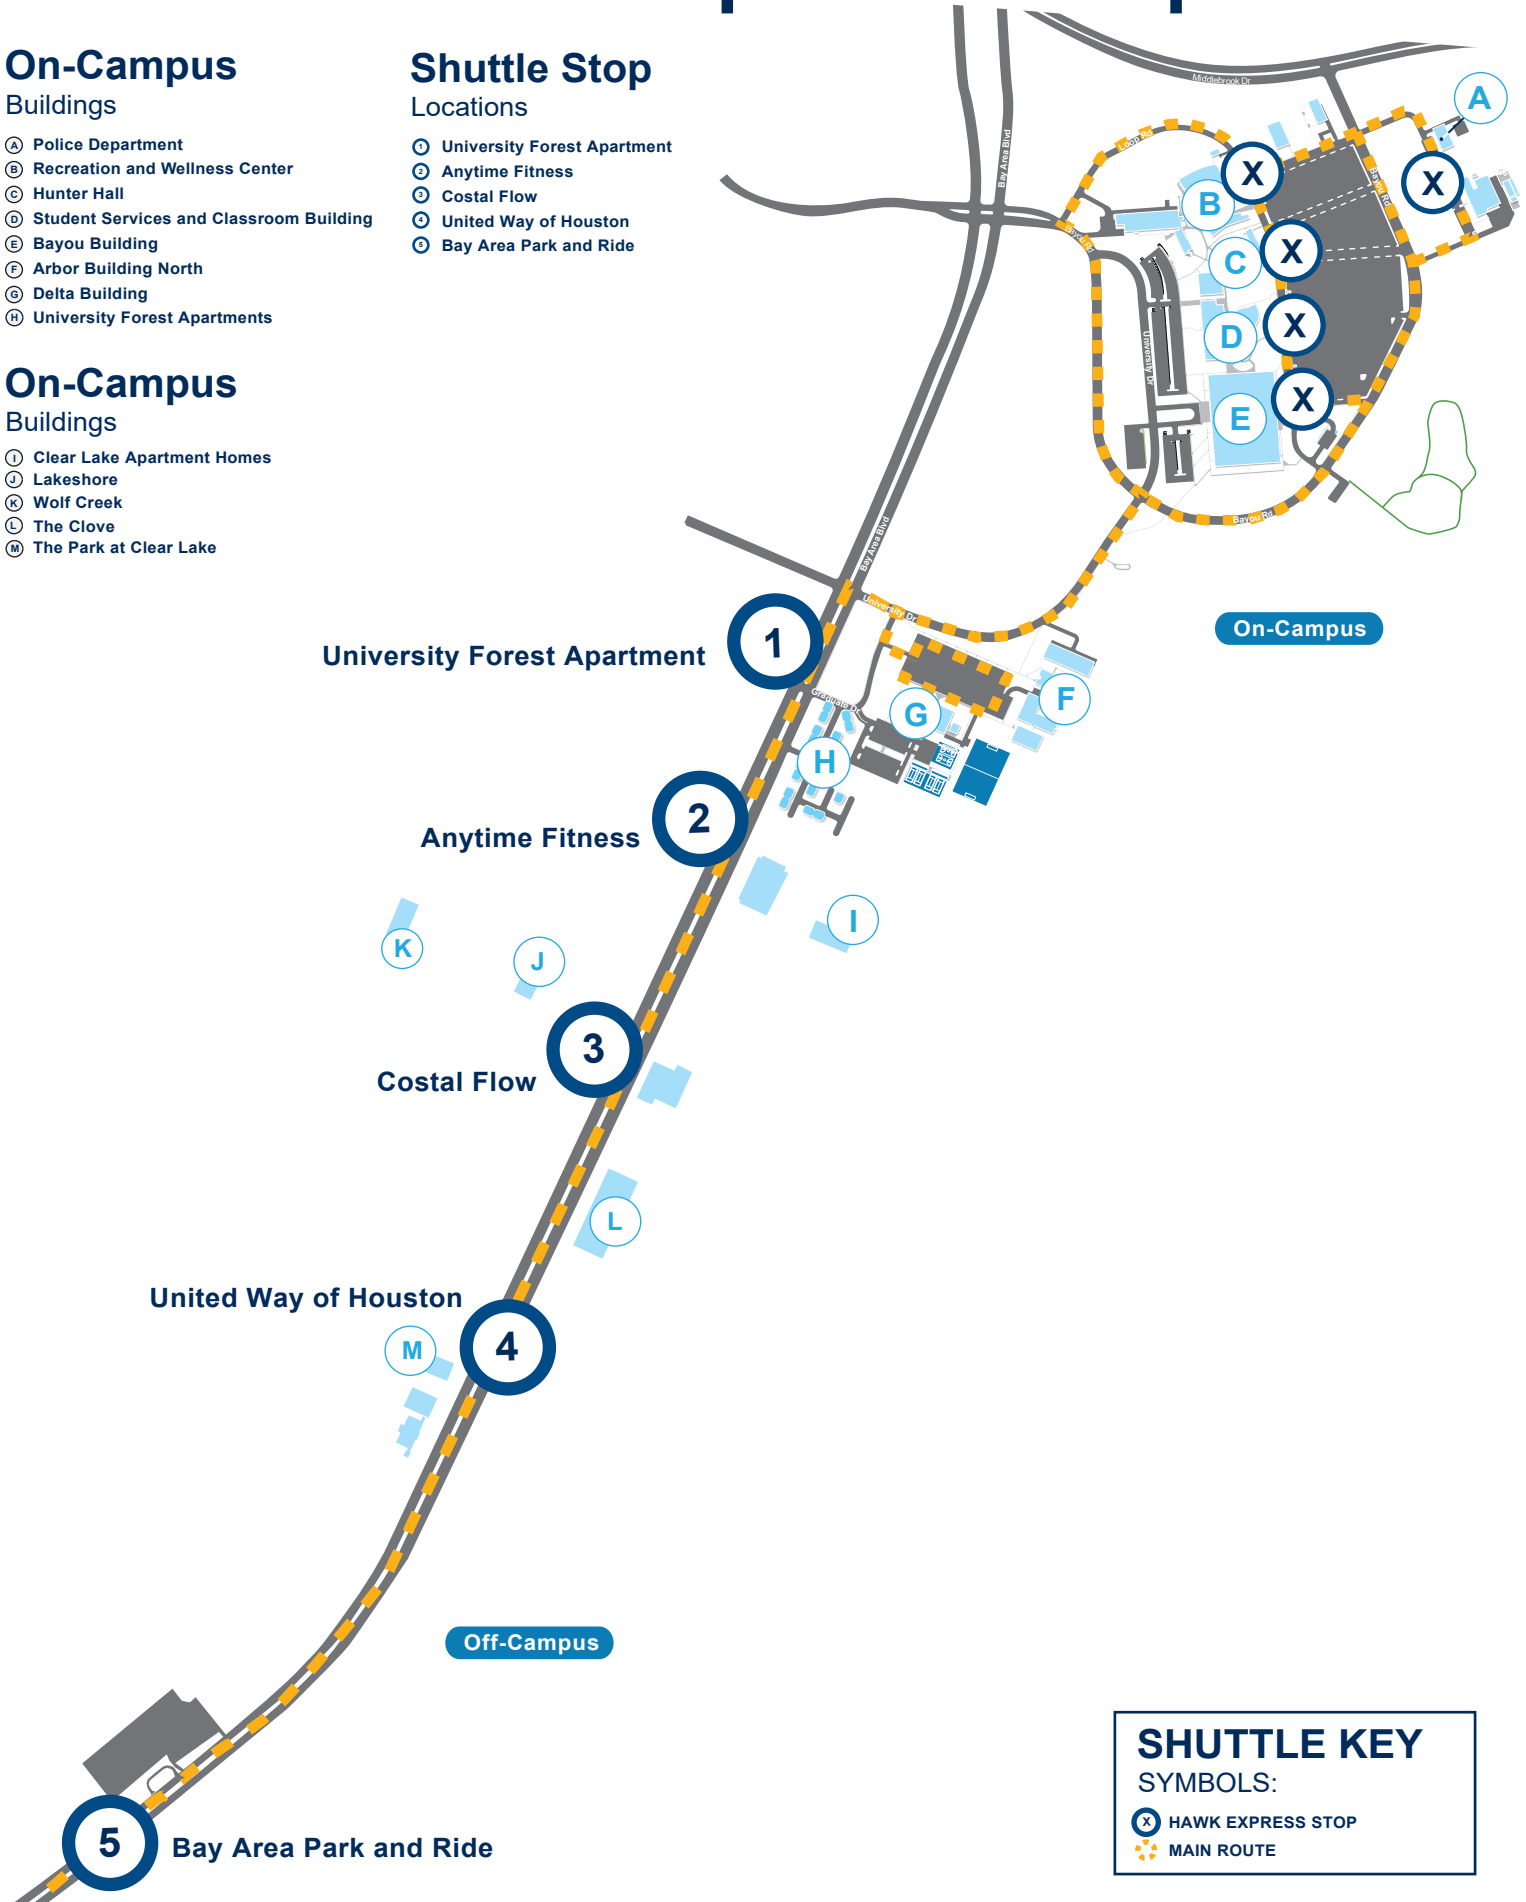

### Paystation

- ⒫ D4 Parking & Rec.&Wellness
- ⒫ R Parking & Visitor Lot

# Shuttle Route Map: Off-Campus

## Shuttle Stop Locations

- Ⓛ University Forest Apartment
- Ⓜ Anytime Fitness
- Ⓝ Costal Flow
- Ⓟ United Way of Houston
- Ⓠ Bay Area Park and Ride

**SHUTTLE KEY**

SYMBOLS:

- Ⓧ HAWK EXPRESS STOP
- Ⓛ MAIN ROUTE