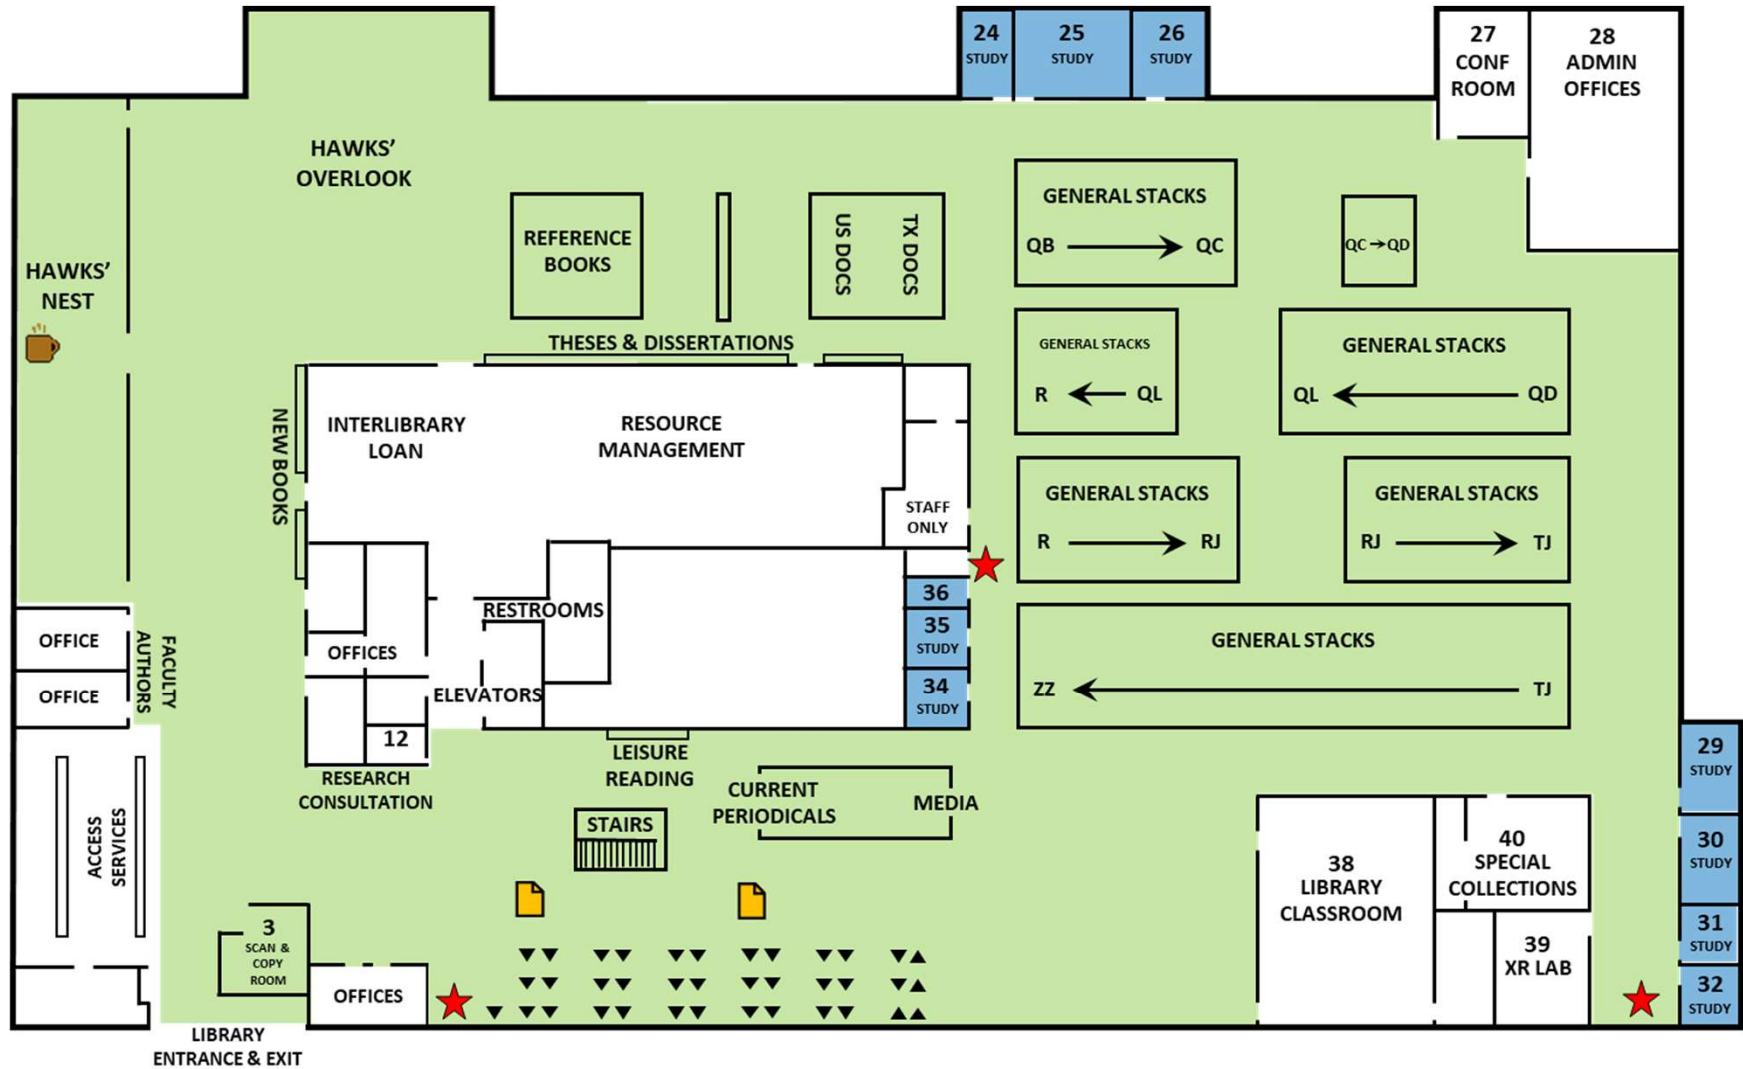

# Alfred R. Neumann Library MAIN FLOOR

## LOCATIONS

<a href="#">General Stacks A - QA</a>	Upper floor	<a href="#">Government Documents</a>	Main floor	<a href="#">Reference Books</a>	Main floor
<a href="#">General Stacks QB - ZZ</a>	Main floor	<a href="#">JSC History Collection</a>	Upper floor	<a href="#">Reserves</a>	Main floor
<a href="#">Current Periodicals</a>	Main floor	<a href="#">Juvenile Collection</a>	Upper floor	<a href="#">Theses &amp; Dissertations</a>	Main floor
<a href="#">Curriculum Library</a>	Upper floor	<a href="#">Leisure Books</a>	Main floor	<a href="#">University Archives</a>	Upper floor
<a href="#">Easy Book Room</a>	Upper floor	<a href="#">Media Shelves</a>	Main floor	<a href="#">XR Lab</a>	Main floor

- ▼ PC WORKSTATION
- ▲ APPLE WORKSTATION
- 📄 PRINT STATION
- ☕ STARBUCKS MACHINE
- ★ EMERGENCY EXIT

**COLLABORATIVE ZONE**  
Main floor

**QUIET ZONE**  
Upper floor

**STUDY ROOM**

# Alfred R. Neumann Library UPPER FLOOR

▼ PC WORKSTATION  
★ EMERGENCY EXIT

**COLLABORATIVE ZONE**  
Main floor

**QUIET ZONE**  
Upper floor

**STUDY ROOM**