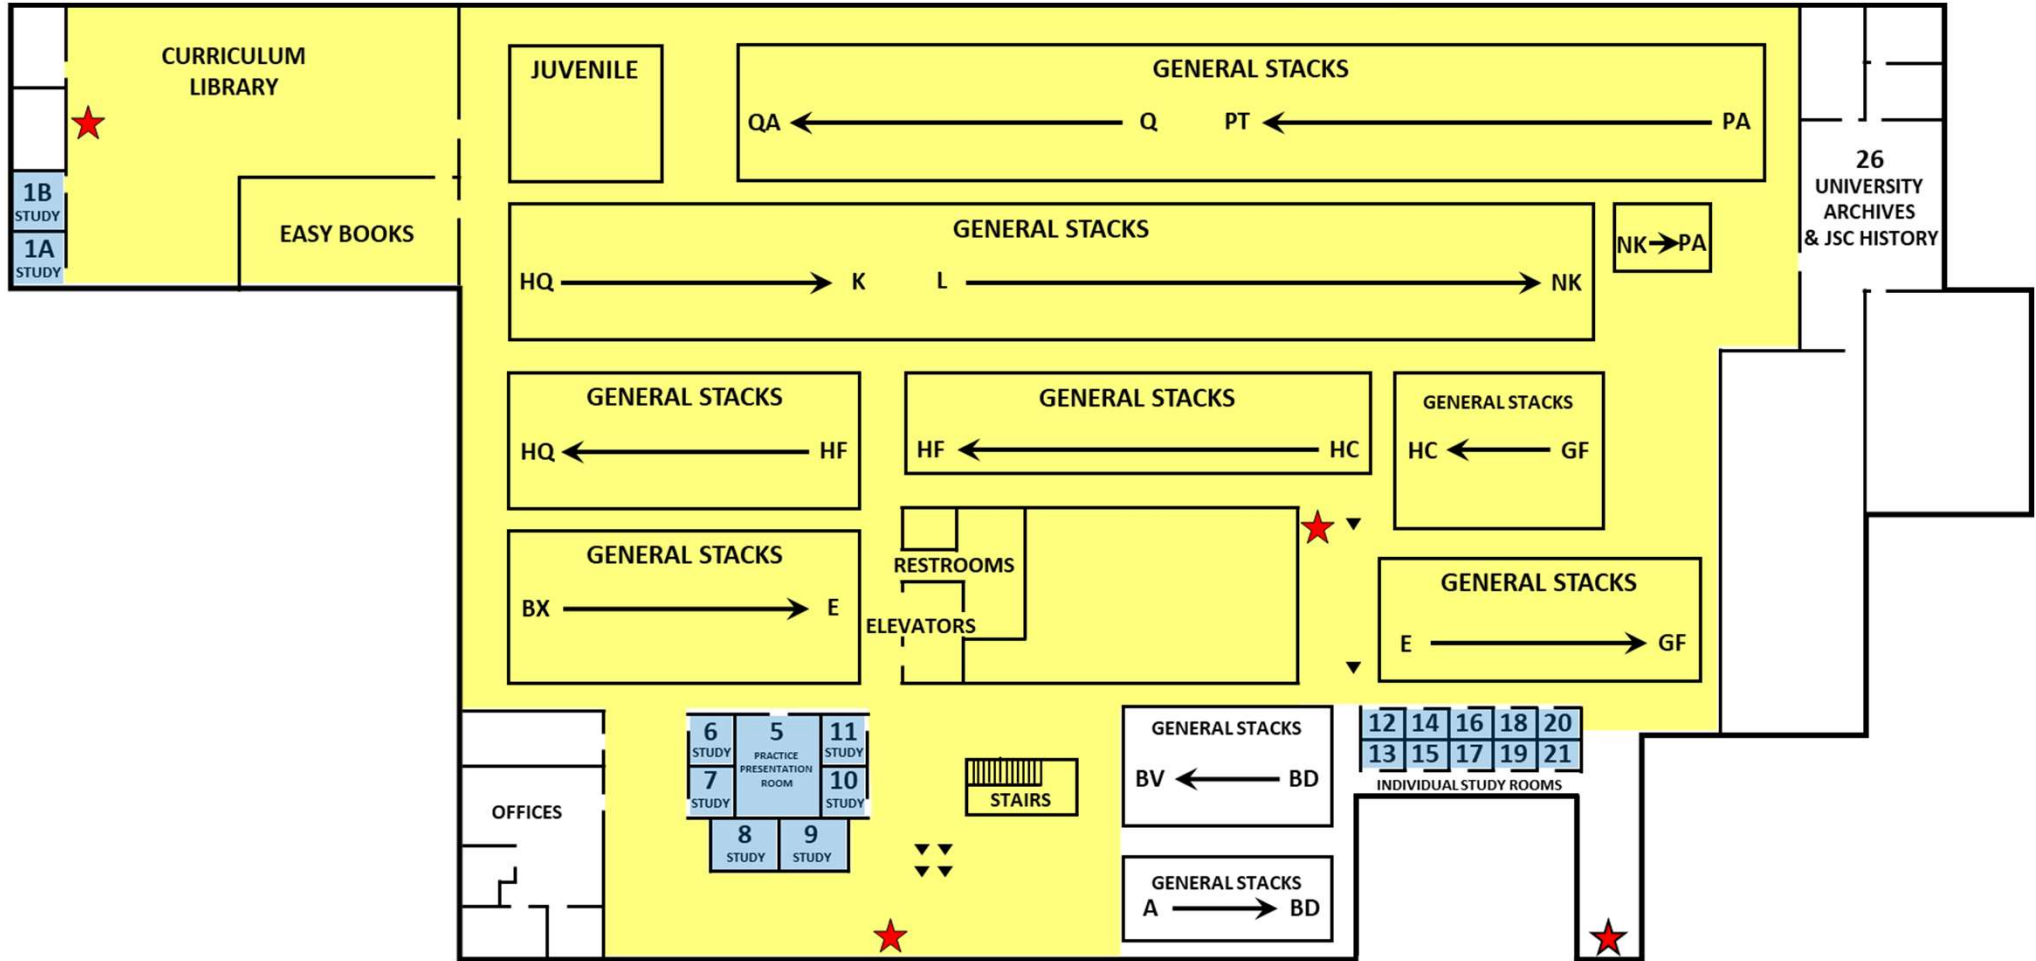

# Alfred R. Neumann Library MAIN FLOOR

## LOCATIONS

<a href="#">General Stacks A - QA</a>	Upper floor	<a href="#">Government Documents</a>	Main floor	<a href="#">Reference Books</a>	Main floor
<a href="#">General Stacks QB - ZZ</a>	Main floor	<a href="#">JSC History Collection</a>	Upper floor	<a href="#">Reserves</a>	Main floor
<a href="#">Current Periodicals</a>	Main floor	<a href="#">Juvenile Collection</a>	Upper floor	<a href="#">Theses &amp; Dissertations</a>	Main floor
<a href="#">Curriculum Library</a>	Upper floor	<a href="#">Leisure Books</a>	Main floor	<a href="#">University Archives</a>	Upper floor
<a href="#">Easy Book Room</a>	Upper floor	<a href="#">Media Shelves</a>	Main floor	<a href="#">XR Lab</a>	Main floor

- ▼ PC WORKSTATION
- ▲ APPLE WORKSTATION
- 📄 PRINT STATION
- ☕ STARBUCKS MACHINE
- ★ EMERGENCY EXIT

**COLLABORATIVE ZONE**  
Main floor

**QUIET ZONE**  
Upper floor

**STUDY ROOM**

# Alfred R. Neumann Library UPPER FLOOR

▼ PC WORKSTATION  
★ EMERGENCY EXIT

**COLLABORATIVE ZONE**  
Main floor

**QUIET ZONE**  
Upper floor

**STUDY ROOM**