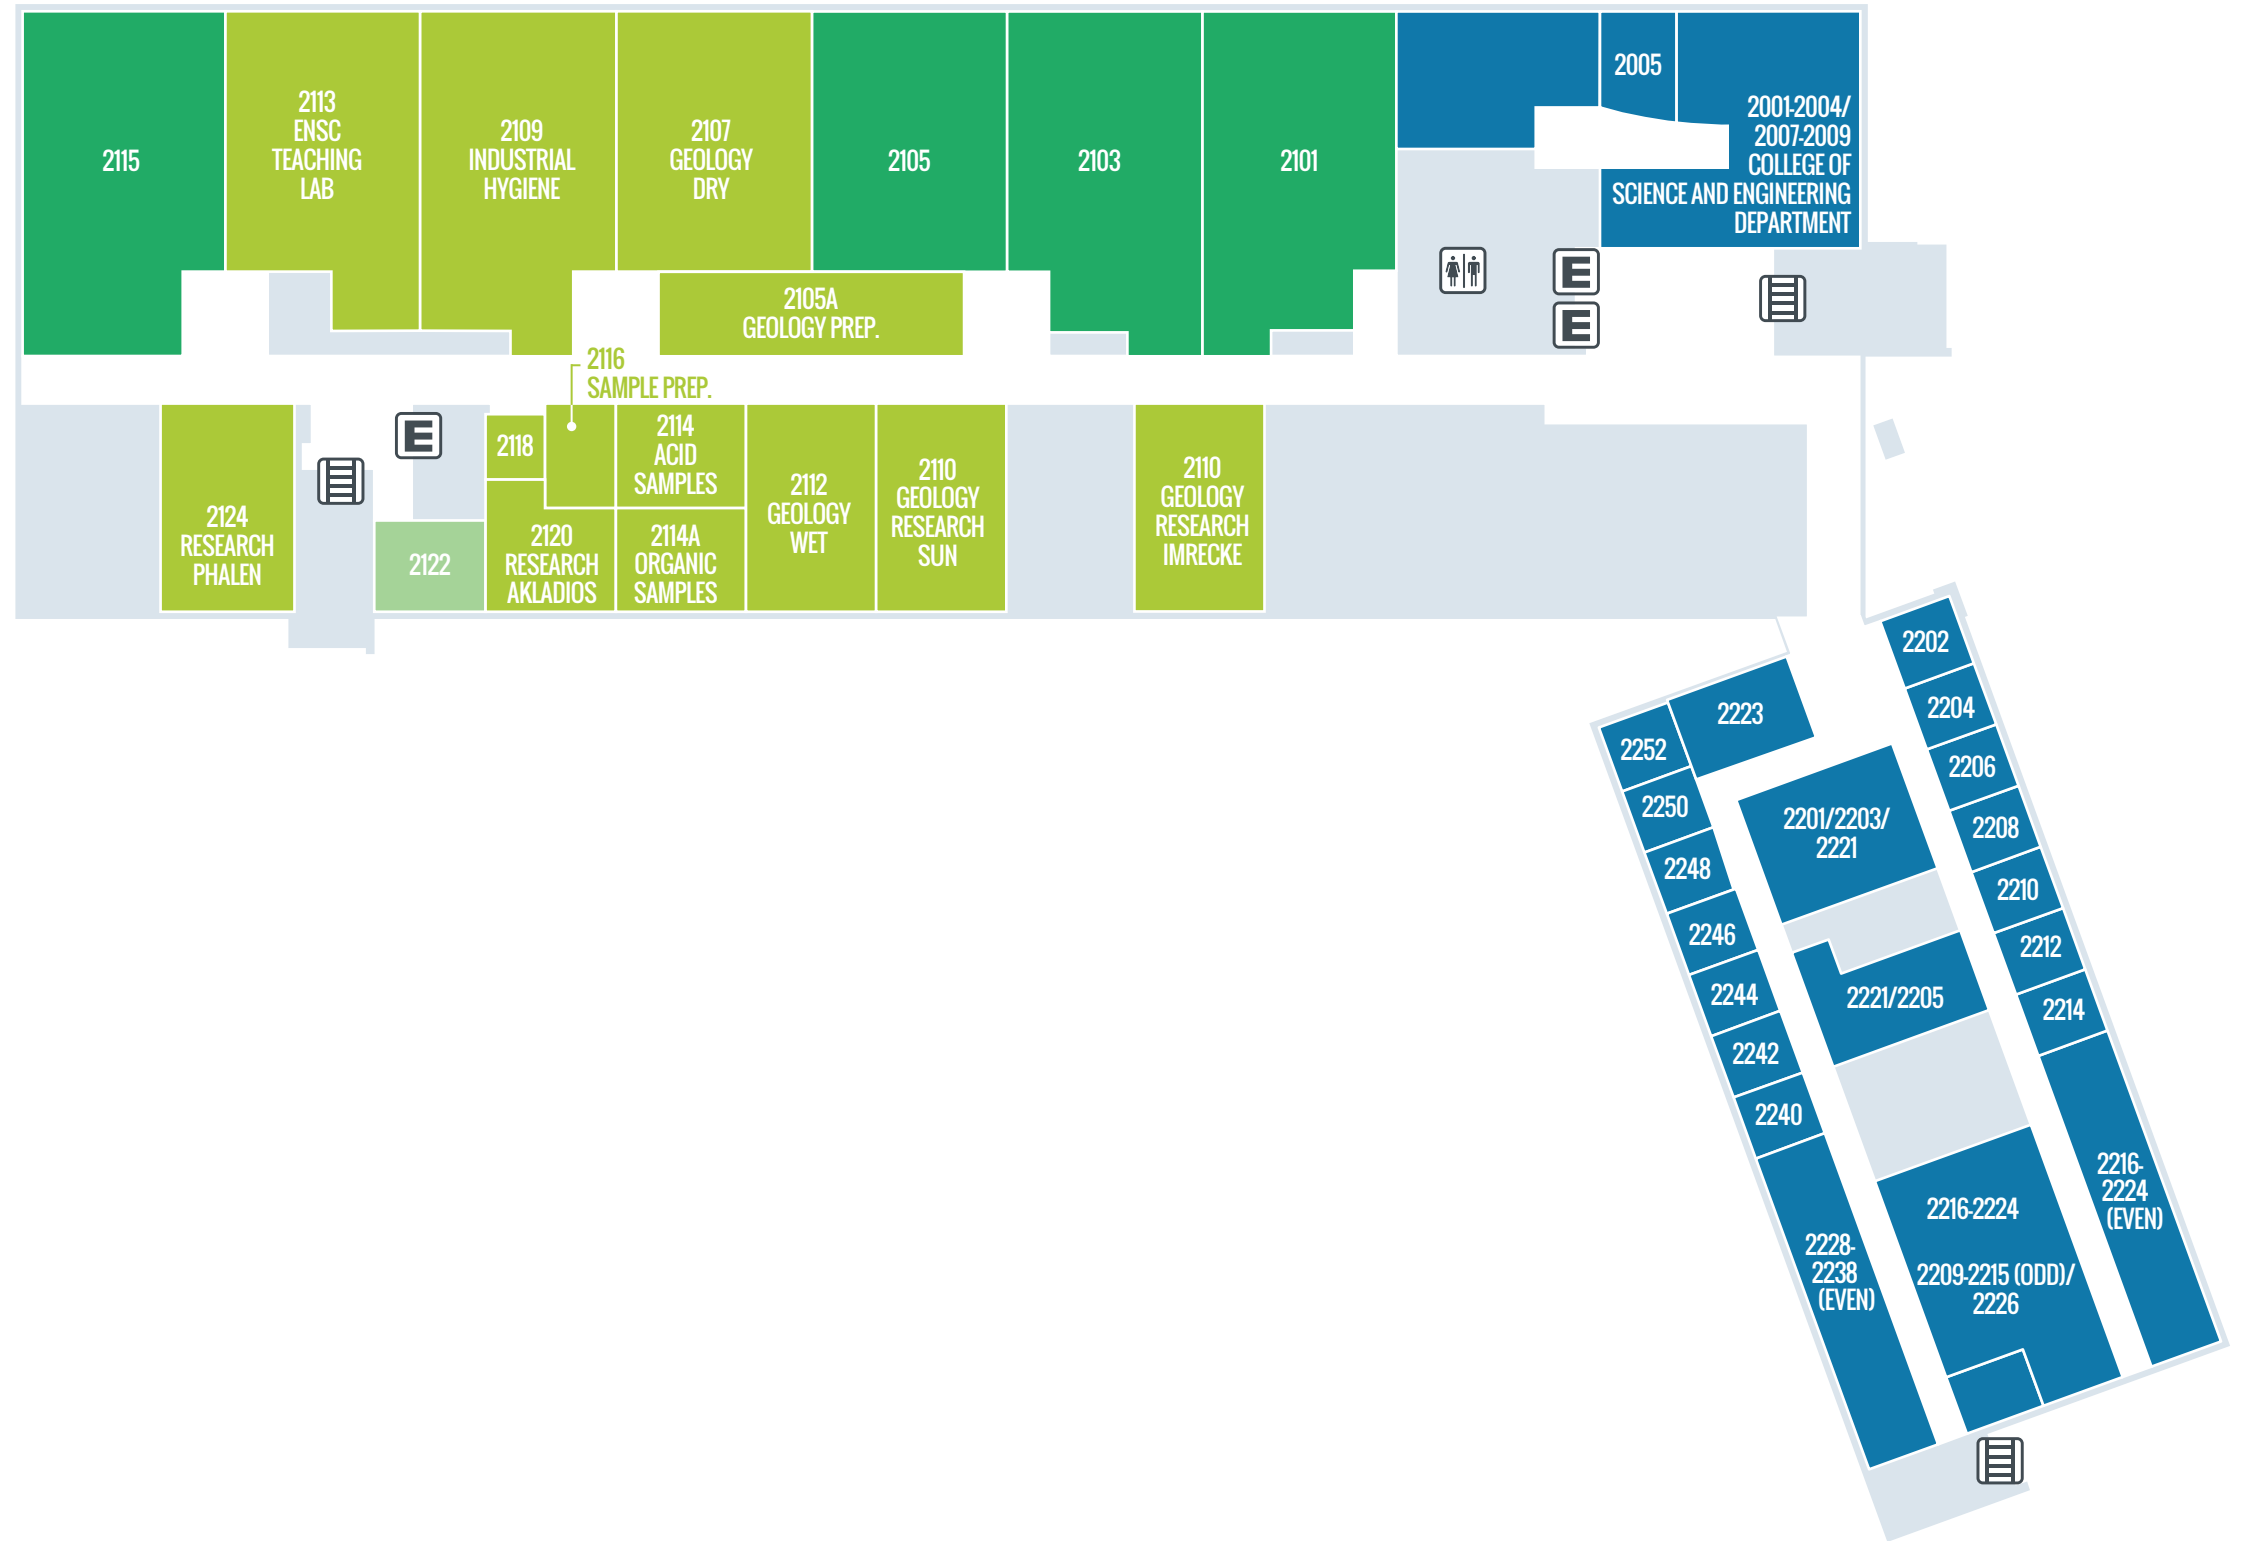

### MAP KEY

- FACULTY/ADVISORY
- CLASSROOM
- COMMONS
- LAB
- RECEIVING
- E ELEVATOR
- ≡ STAIRS
- ♂ ♀ RESTROOMS

## STEM AND CLASSROOM BUILDING

FLOOR

2

### MAP KEY

- FACULTY/ADVISORY
- CLASSROOM
- COMMONS
- LAB
- E ELEVATOR
- ≡ STAIRS
- ♂ ♀ RESTROOMS

COLLEGE OF SCIENCE AND ENGINEERING DEPARTMENT

### MAP KEY

- FACULTY/ADVISORY
- CLASSROOM
- COMMONS
- LAB
- TERRACE
- ELEVATOR
- STAIRS
- RESTROOMS