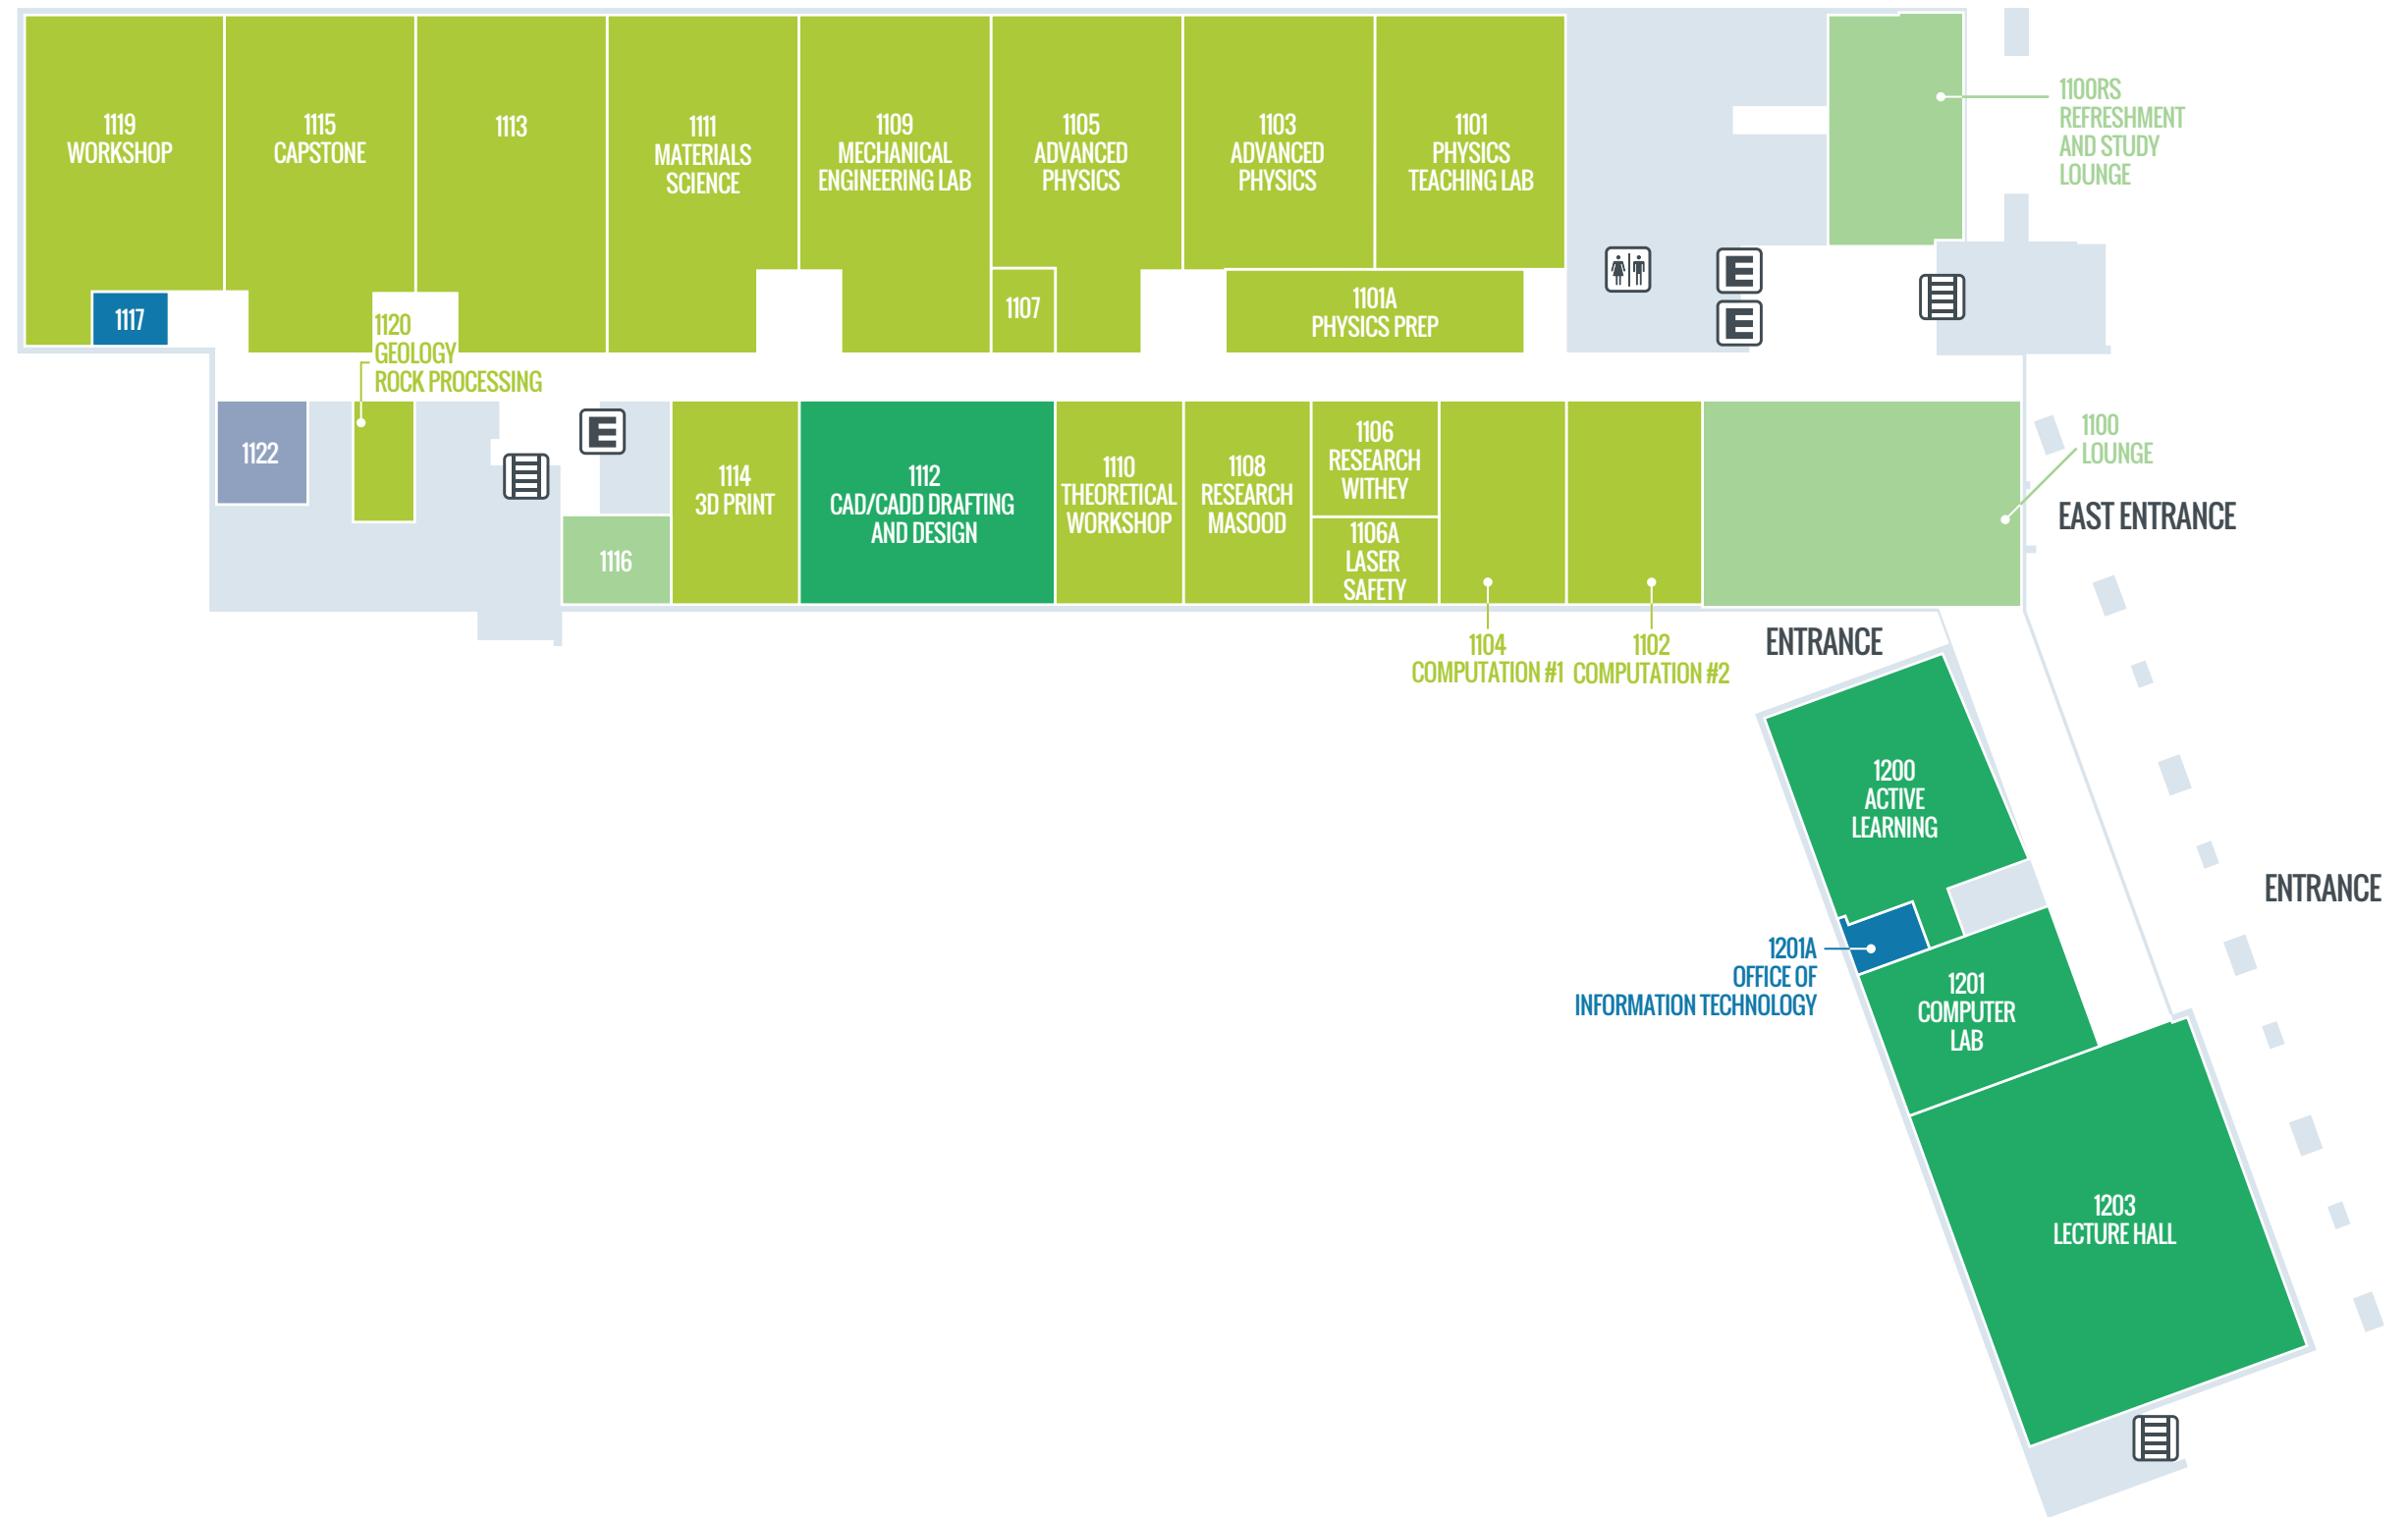

# University of Houston Clear Lake

## STEM AND CLASSROOM BUILDING FLOOR 1

1

### MAP KEY

- FACULTY/ADVISORY
- CLASSROOM
- COMMONS
- LAB
- RECEIVING
- E ELEVATOR
- ≡ STAIRS
- ♂ ♀ RESTROOMS

### MAP KEY

- FACULTY/ADVISORY
- CLASSROOM
- COMMONS
- LAB
- TERRACE
- ELEVATOR
- STAIRS
- RESTROOMS