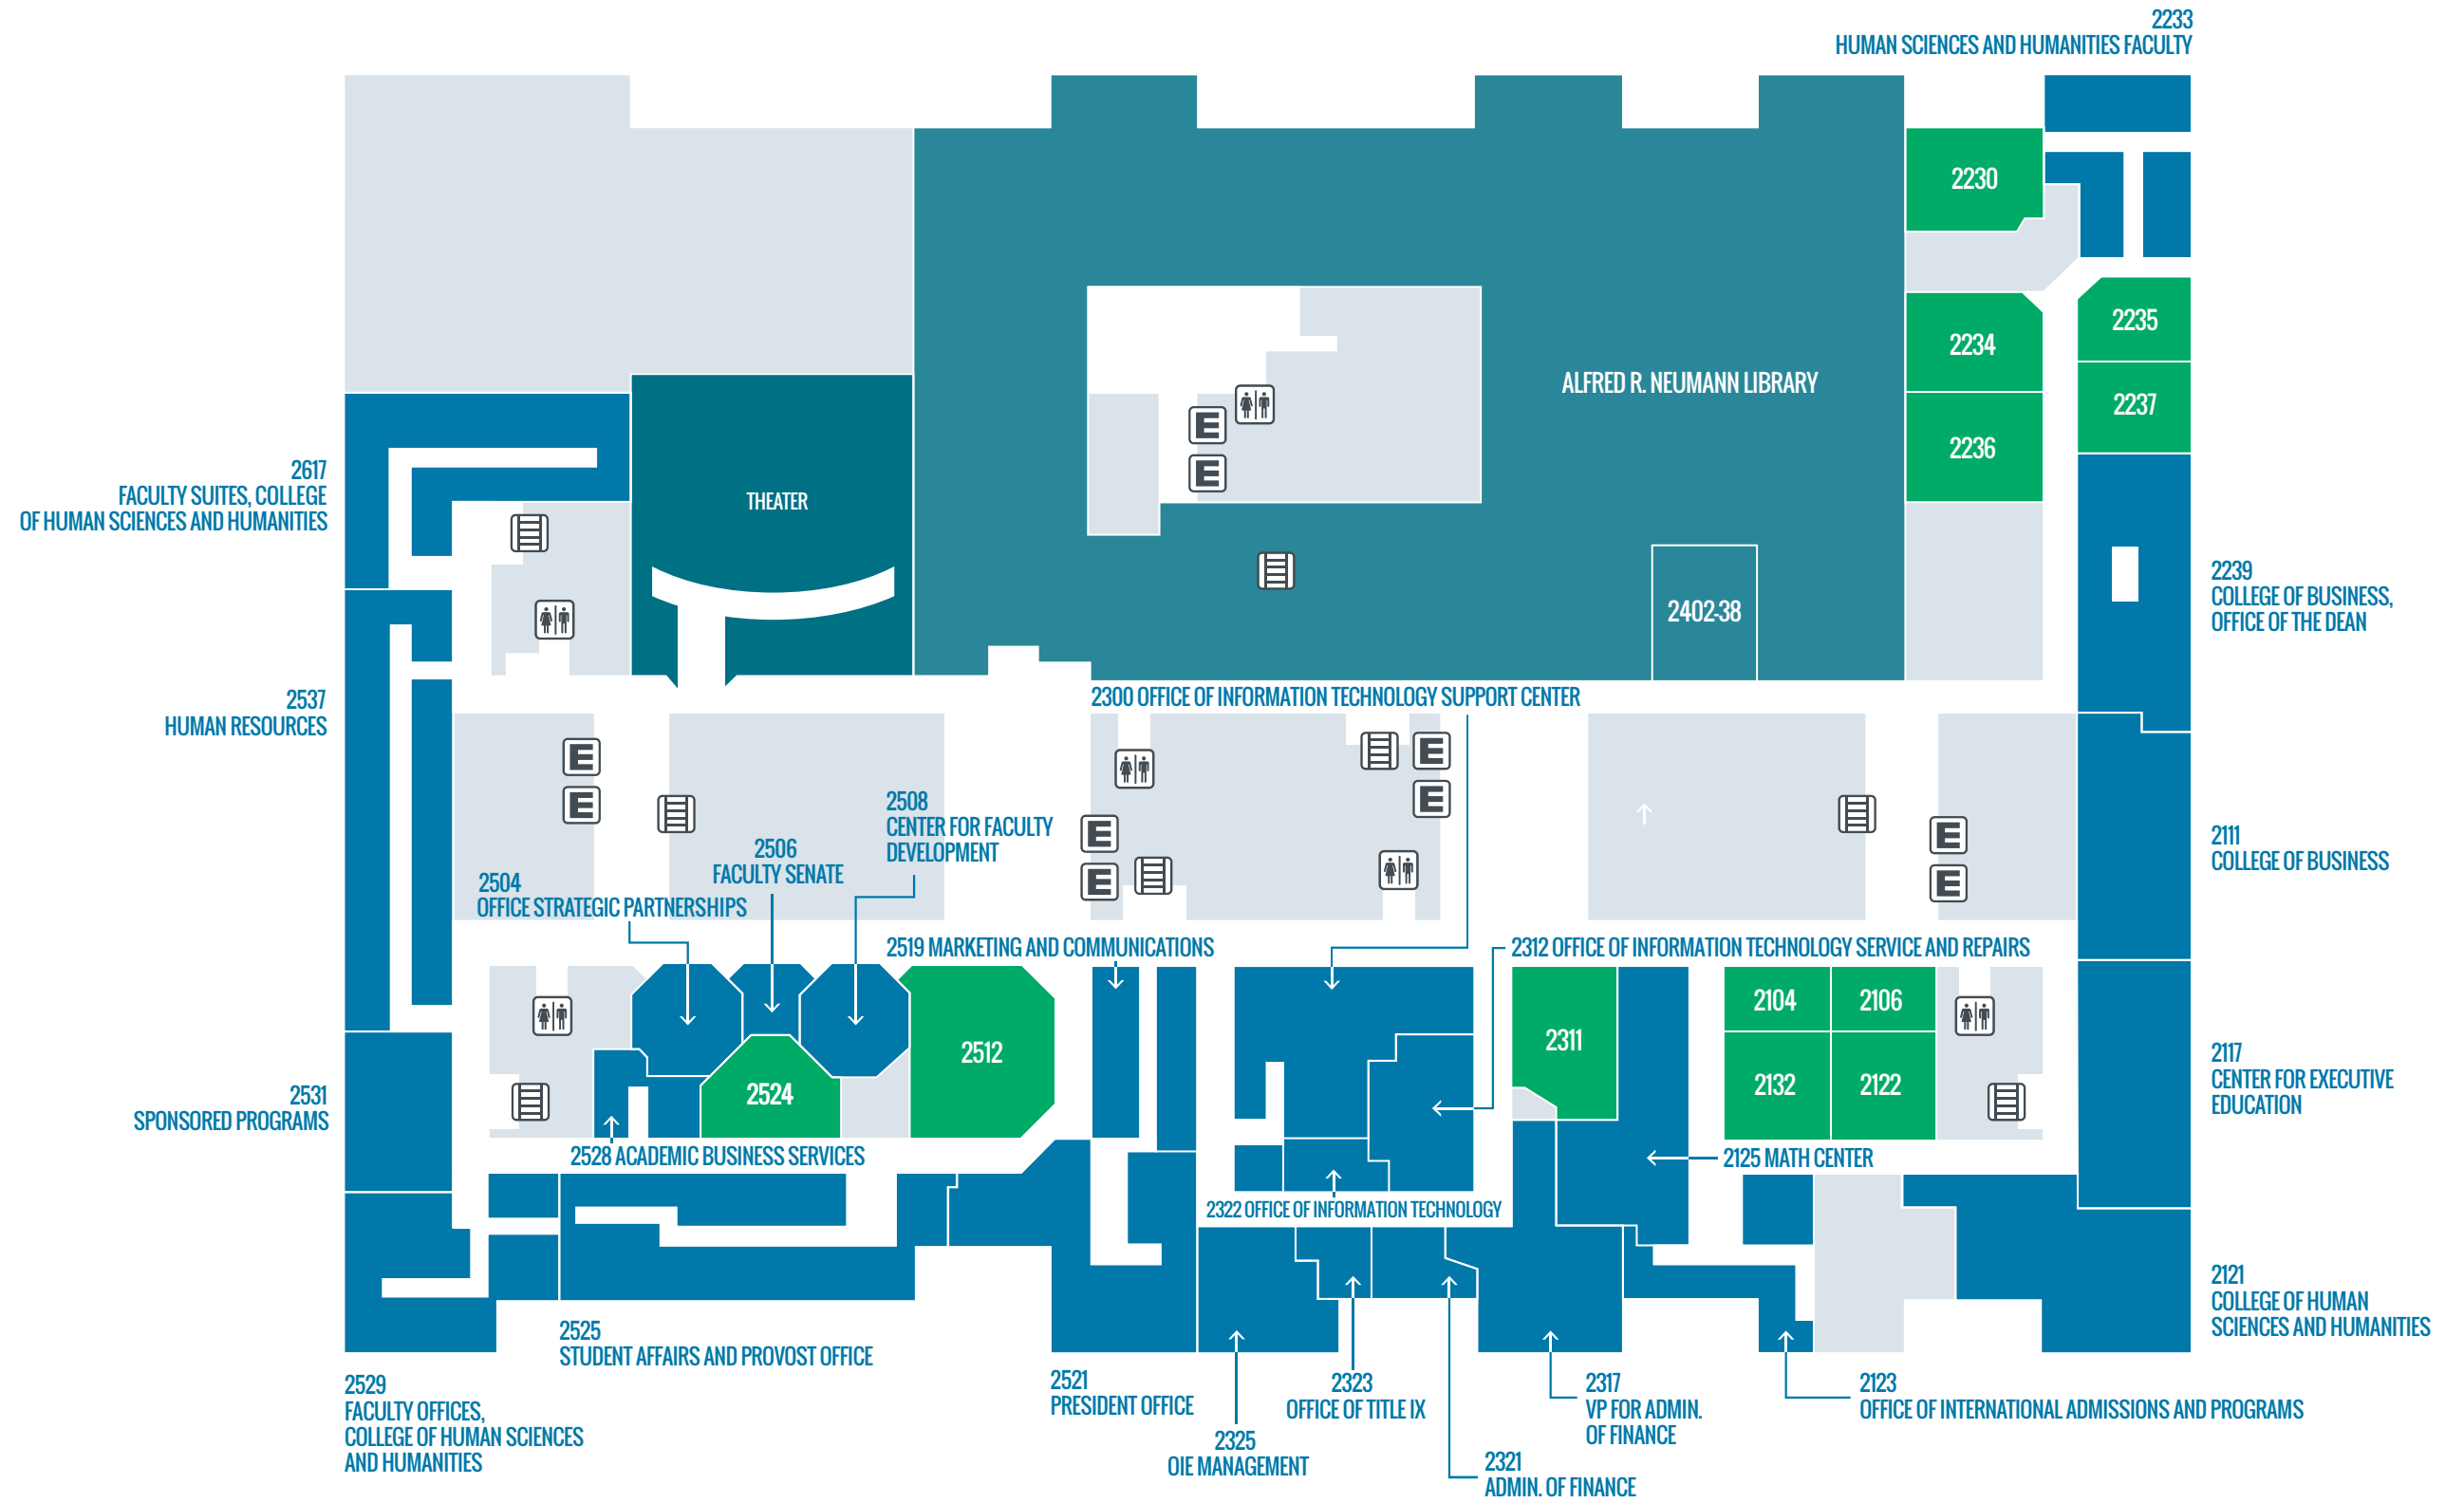

University of Houston Clear Lake

BAYOU BUILDING

FLOOR

1

University of Houston Clear Lake

BAYOU BUILDING FLOOR 2

2

MAP KEY

- FACULTY/ADVISORY
- CLASSROOM
- LIBRARY
- ARTS & CULTURE
- E ELEVATOR
- ≡ STAIRS
- ♿ RESTROOMS

University of Houston Clear Lake

BAYOU BUILDING FLOOR

3

MAP KEY

- FACULTY/ADVISORY
- CLASSROOM
- LAB
- LIBRARY
- E ELEVATOR
- ☰ STAIRS
- ♿ RESTROOMS