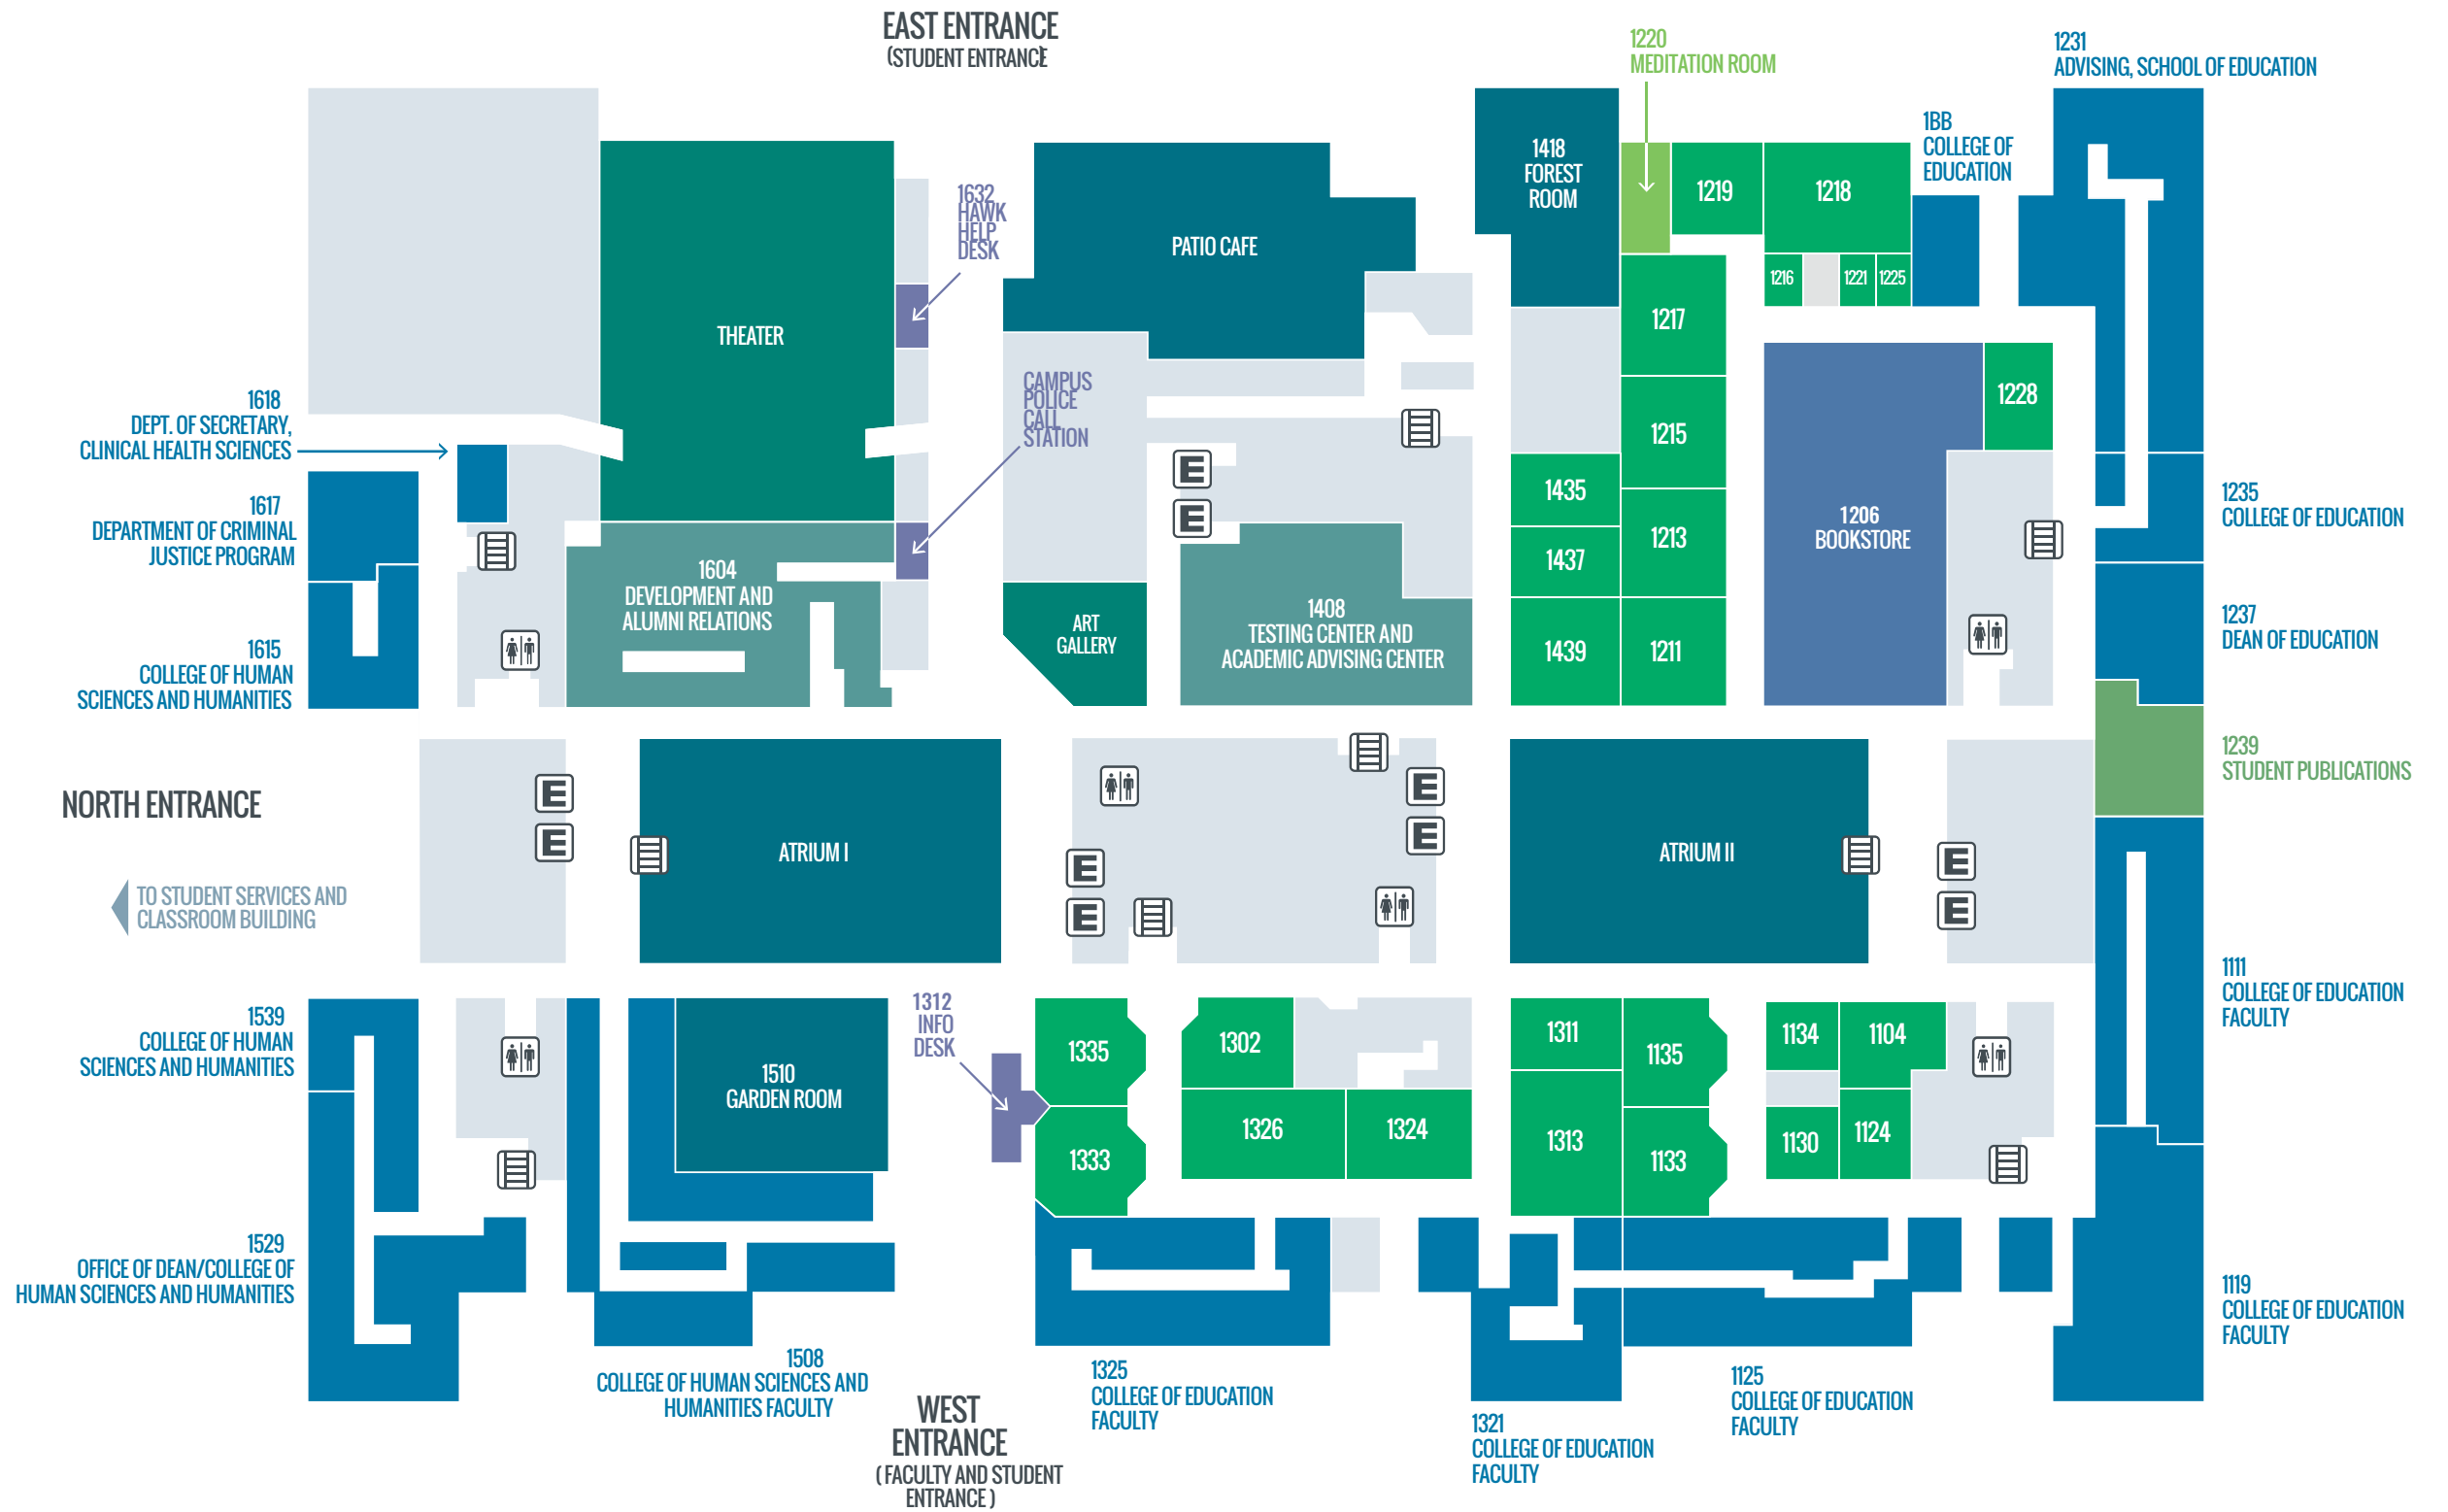

University of Houston Clear Lake

BAYOU BUILDING

FLOOR

1

University of Houston Clear Lake

BAYOU BUILDING FLOOR 2

2

MAP KEY

- FACULTY/ADVISORY
- CLASSROOM
- LIBRARY
- ARTS & CULTURE
- E ELEVATOR
- ≡ STAIRS
- ♿ RESTROOMS

University of Houston Clear Lake

BAYOU BUILDING FLOOR

3

MAP KEY

- FACULTY/ADVISORY
- CLASSROOM
- LAB
- LIBRARY
- E ELEVATOR
- ☰ STAIRS
- ♿ RESTROOMS